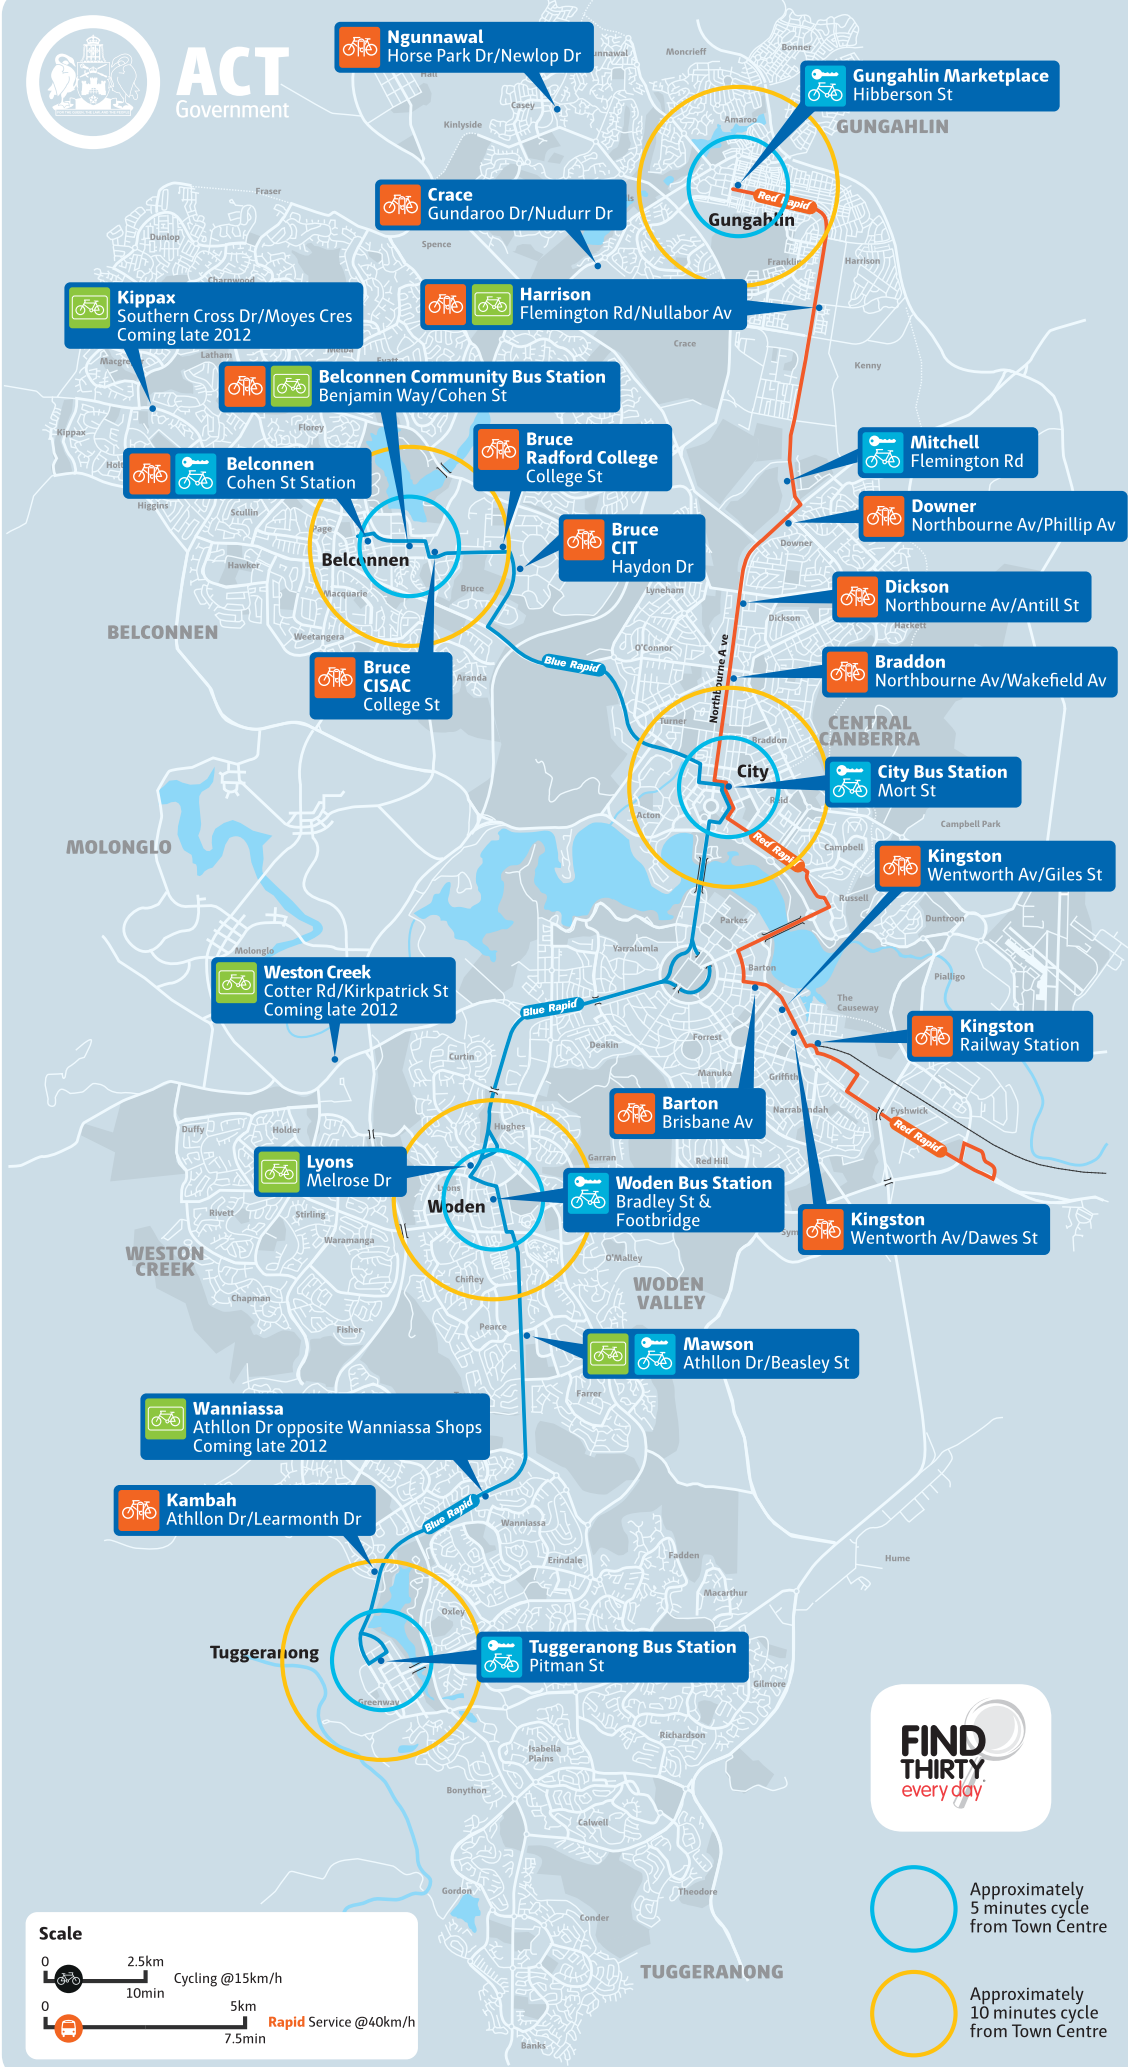

ACT Government

BIKE RAIL

BIKE LOCKER

BIKE CAGE

Approximately 5 minutes cycle from Town Centre

Approximately 10 minutes cycle from Town Centre