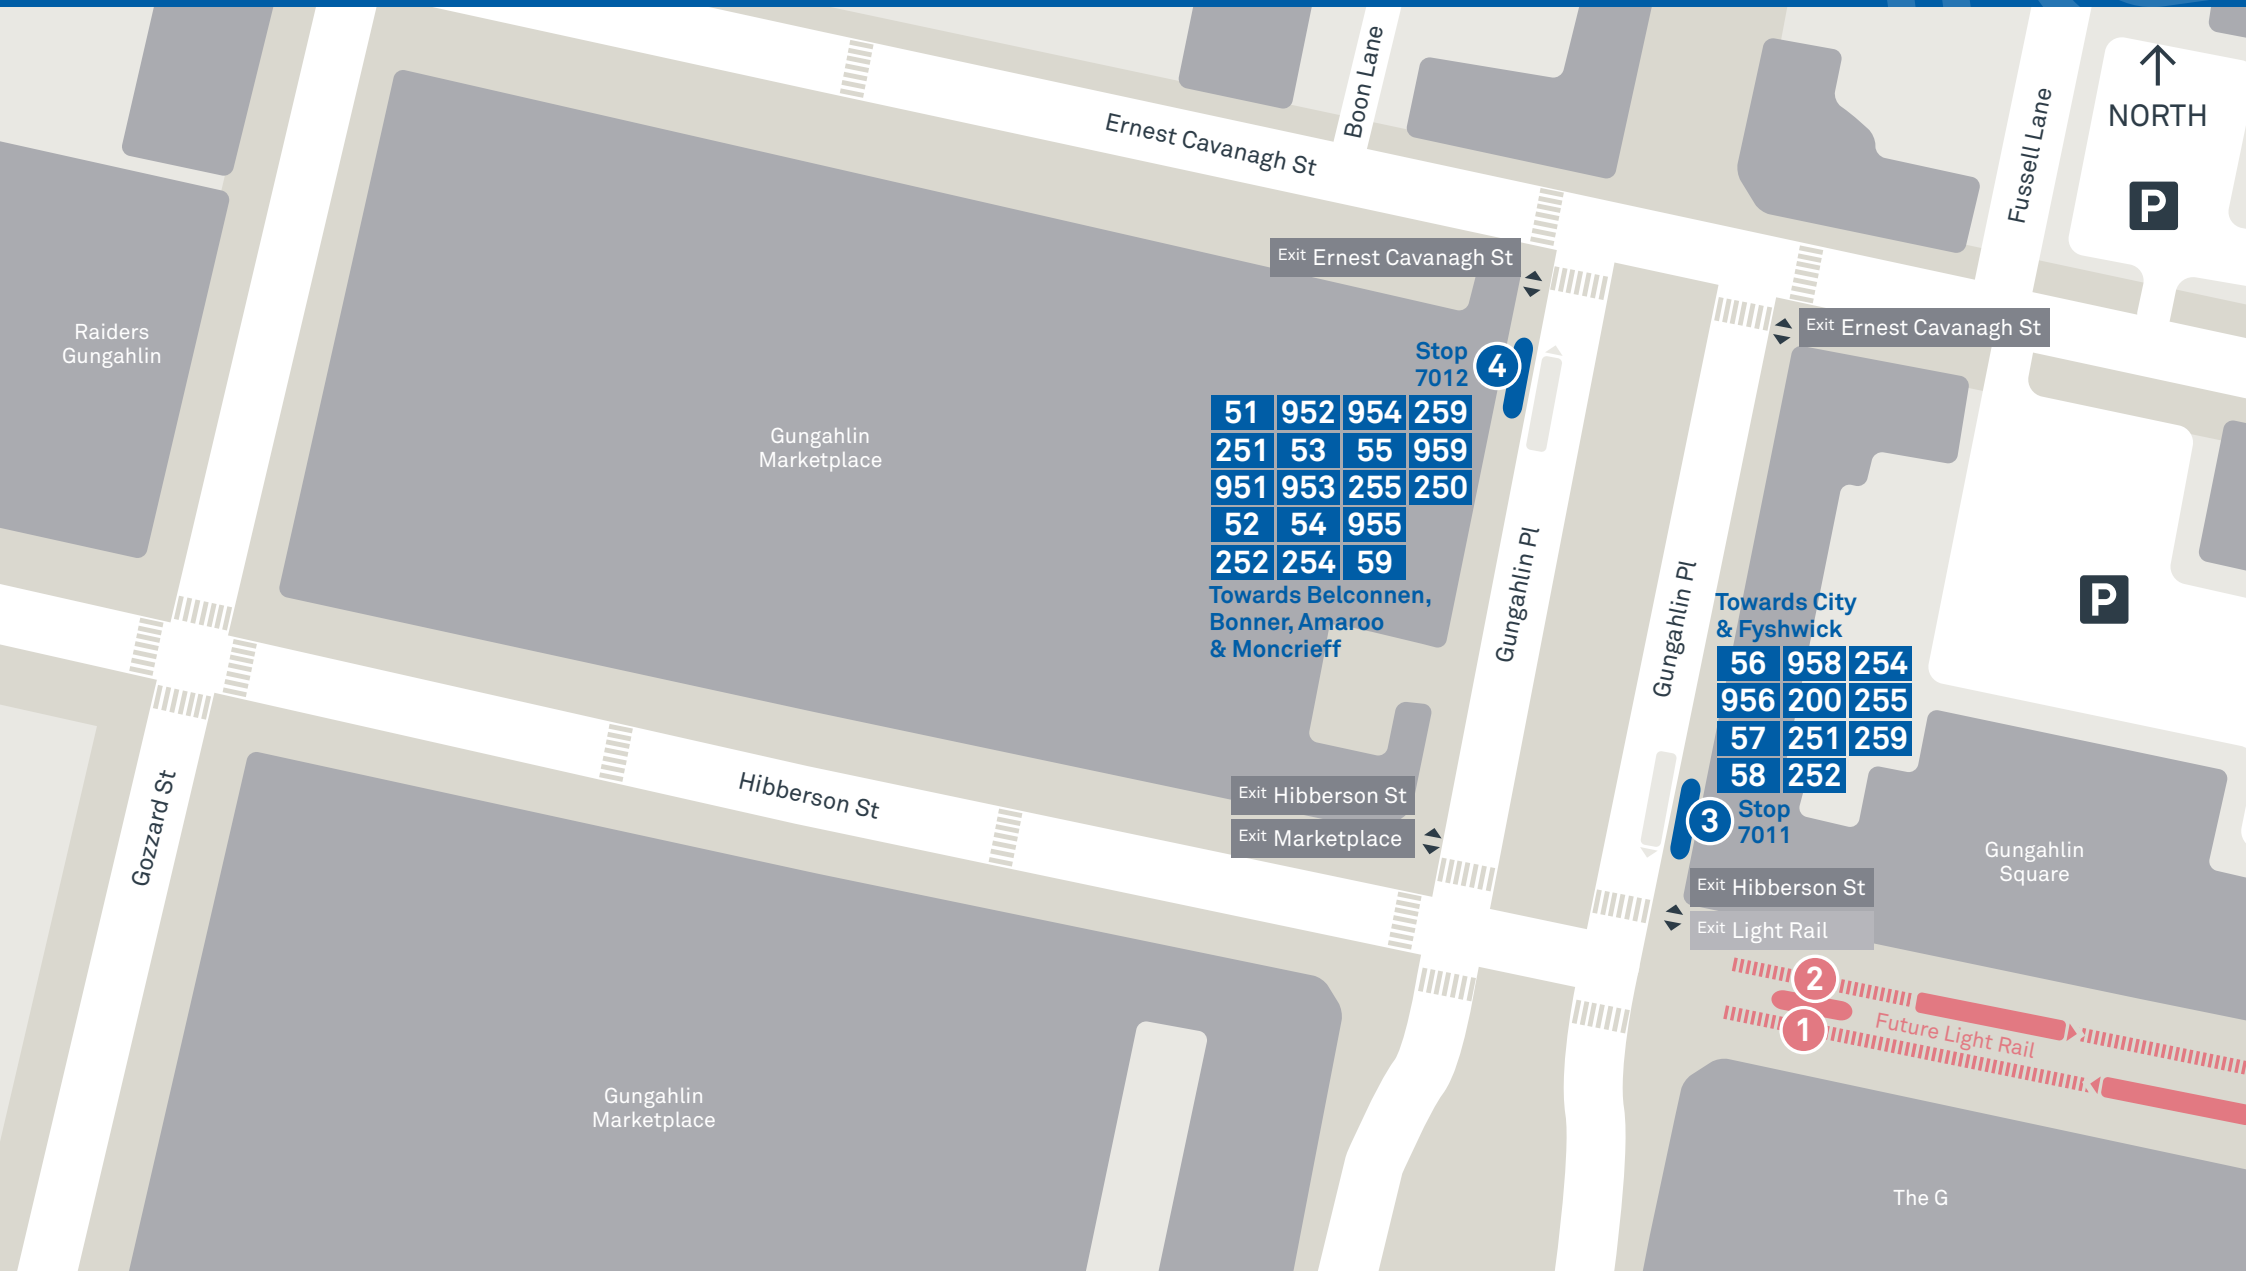

Gungahlin Place

Departure platforms

Stop 7012

51	952	954	259
251	53	55	959
951	953	255	250
52	54	955	
252	254	59	

Towards Belconnen,
Bonner, Amaroo
& Moncrieff

Stop 7011

56	958	254
956	200	255
57	251	259
58	252	

Towards City
& Fyshwick