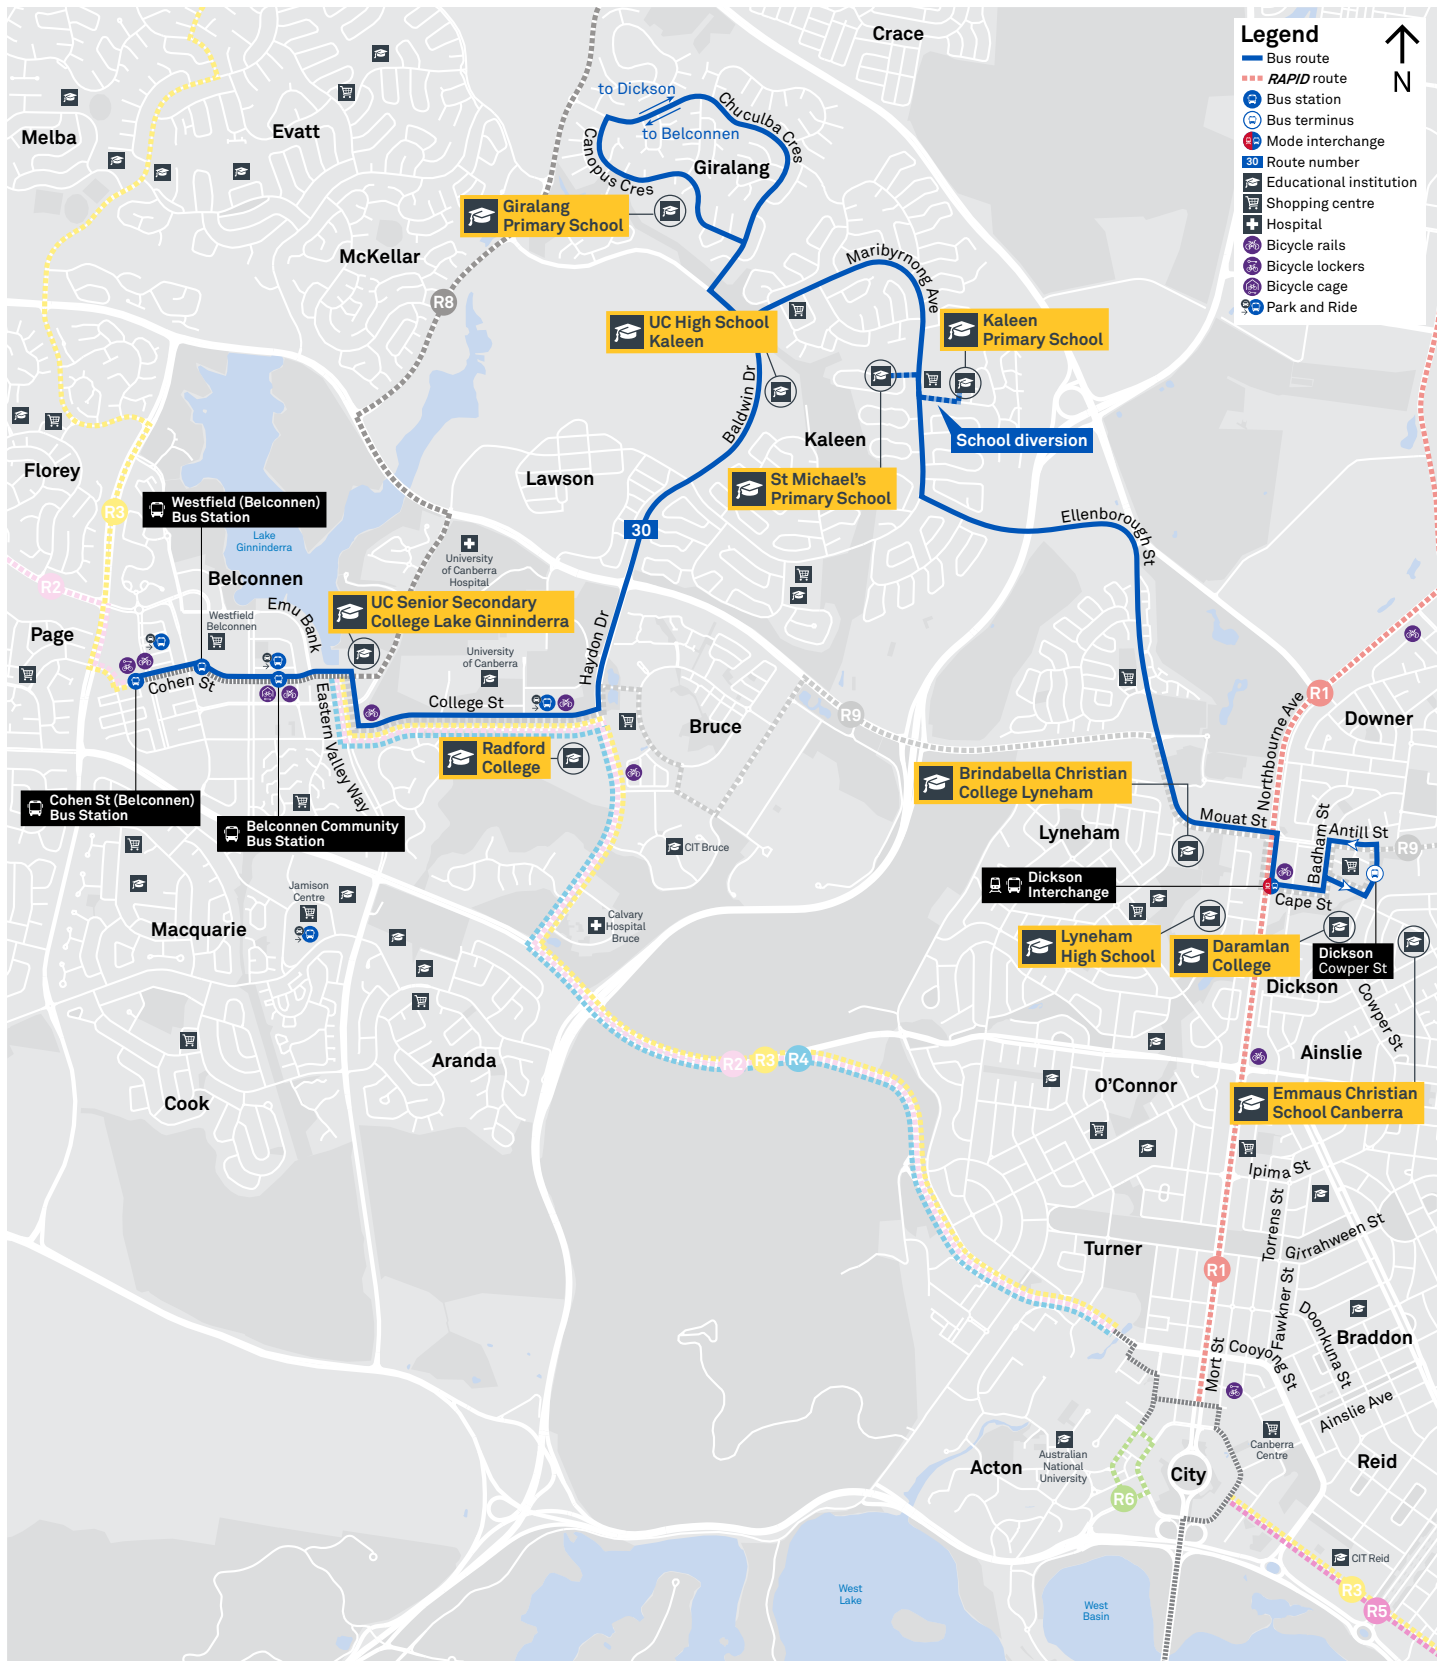

ROUTE 30

- Legend**
- Bus route
 - - - **RAPID** route
 - Bus station
 - Bus terminus
 - Mode interchange
 - 30 Route number
 - Educational institution
 - Shopping centre
 - Hospital
 - Bicycle rails
 - Bicycle lockers
 - Bicycle cage
 - Park and Ride

TG18556