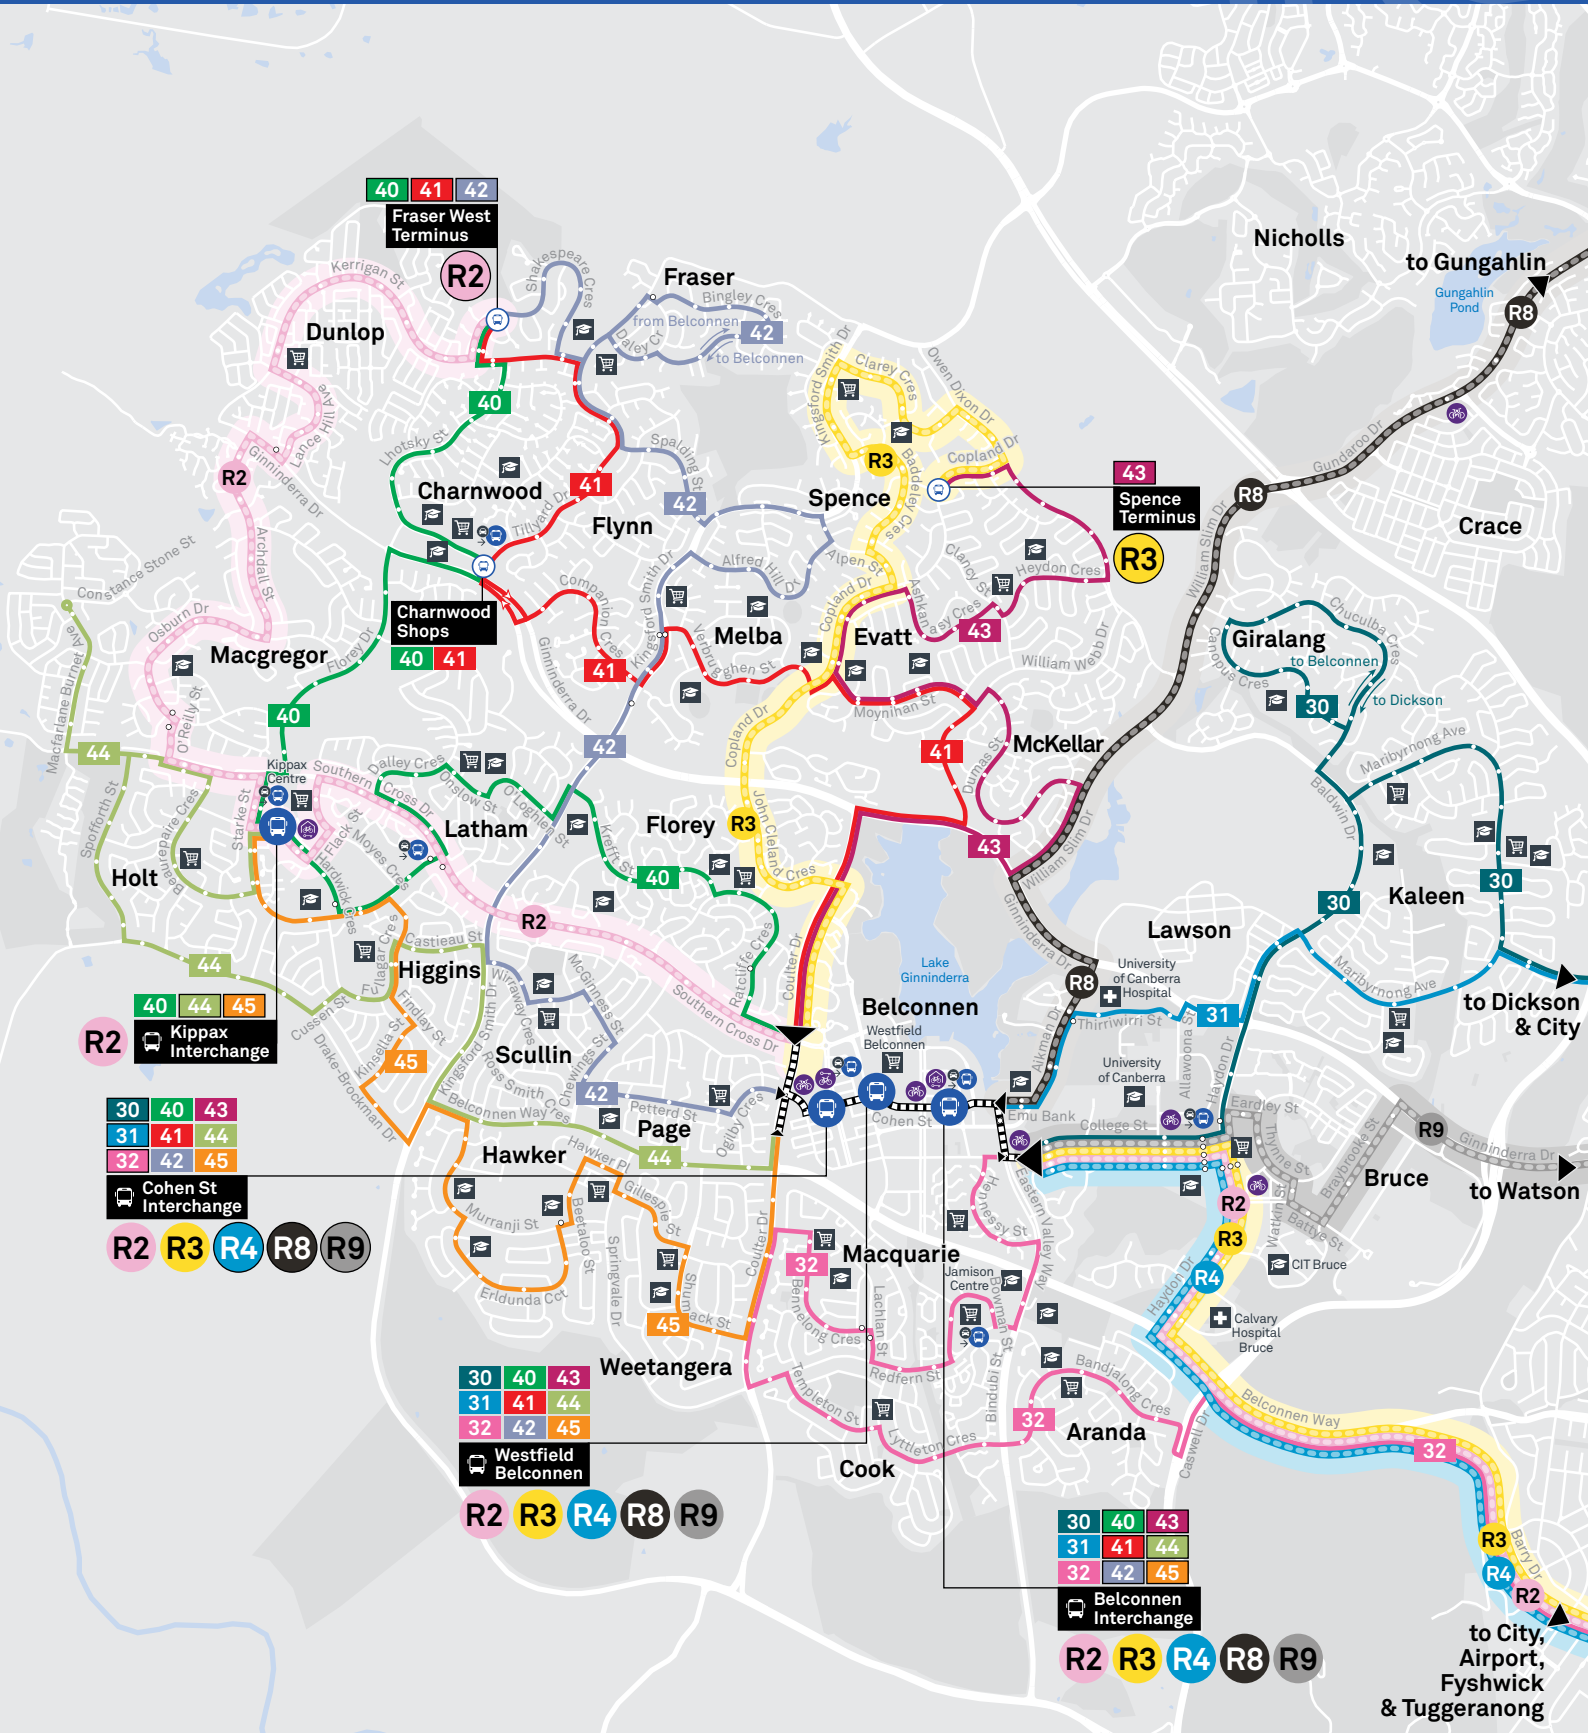

# Belconnen Region Map

- Light Rail
- Light Rail Stop
- RAPID Bus Route
- Local Bus Route
- Bus Route Diversions
- Peak Bus Route
- Bus Station
- Bus Terminus
- Mode Interchange
- Route Number
- Route Terminus
- Common Route
- Educational Institution
- Shopping Centre
- Hospital
- Bicycle Rails
- Bicycle Lockers
- Bicycle Cage
- Park and Ride
- Bus Stop / this side only

CANBERRA IS BETTER CONNECTED

[transport.act.gov.au](http://transport.act.gov.au)

ACT Government

Transport Canberra

TG18590