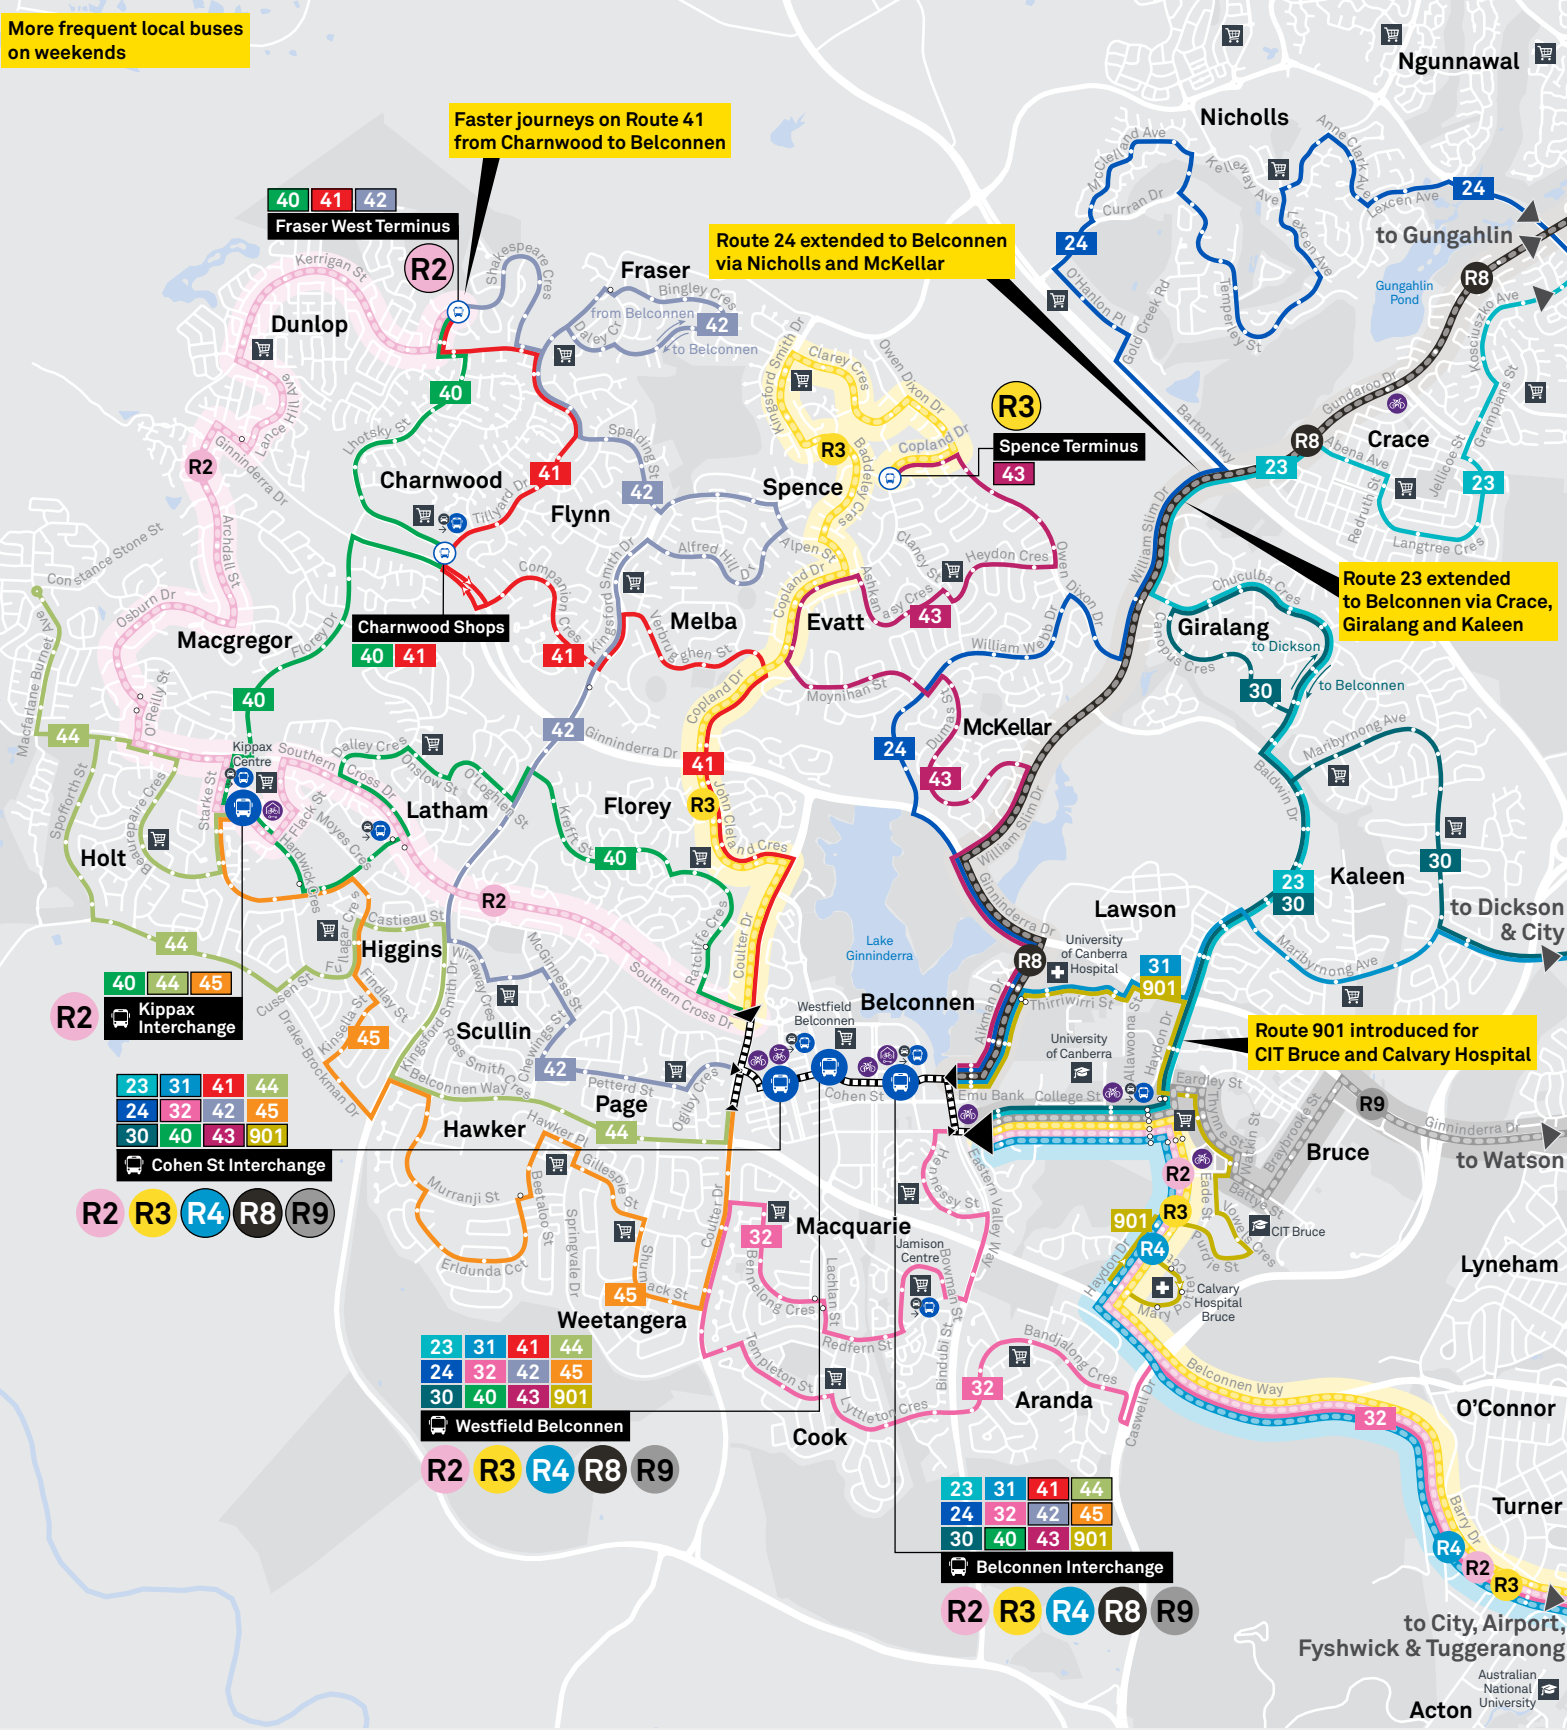

Belconnen Region Map

Transport Canberra Network Update

More frequent local buses on weekends

Faster journeys on Route 41 from Charnwood to Belconnen

Route 24 extended to Belconnen via Nicholls and McKellar

Route 23 extended to Belconnen via Crace, Giralang and Kaleen

Route 901 introduced for CIT Bruce and Calvary Hospital

- Light Rail
- Light Rail Stop
- RAPID Bus Route
- Local Bus Route
- Bus Route Diversions
- Peak Bus Route
- Bus Station
- Bus Terminus
- Mode Interchange
- Route Number
- Route Terminus
- Common Route
- Educational Institution
- Shopping Centre
- Hospital
- Bicycle Rails
- Bicycle Lockers
- Bicycle Cage
- Park and Ride
- Bus stop / this side only