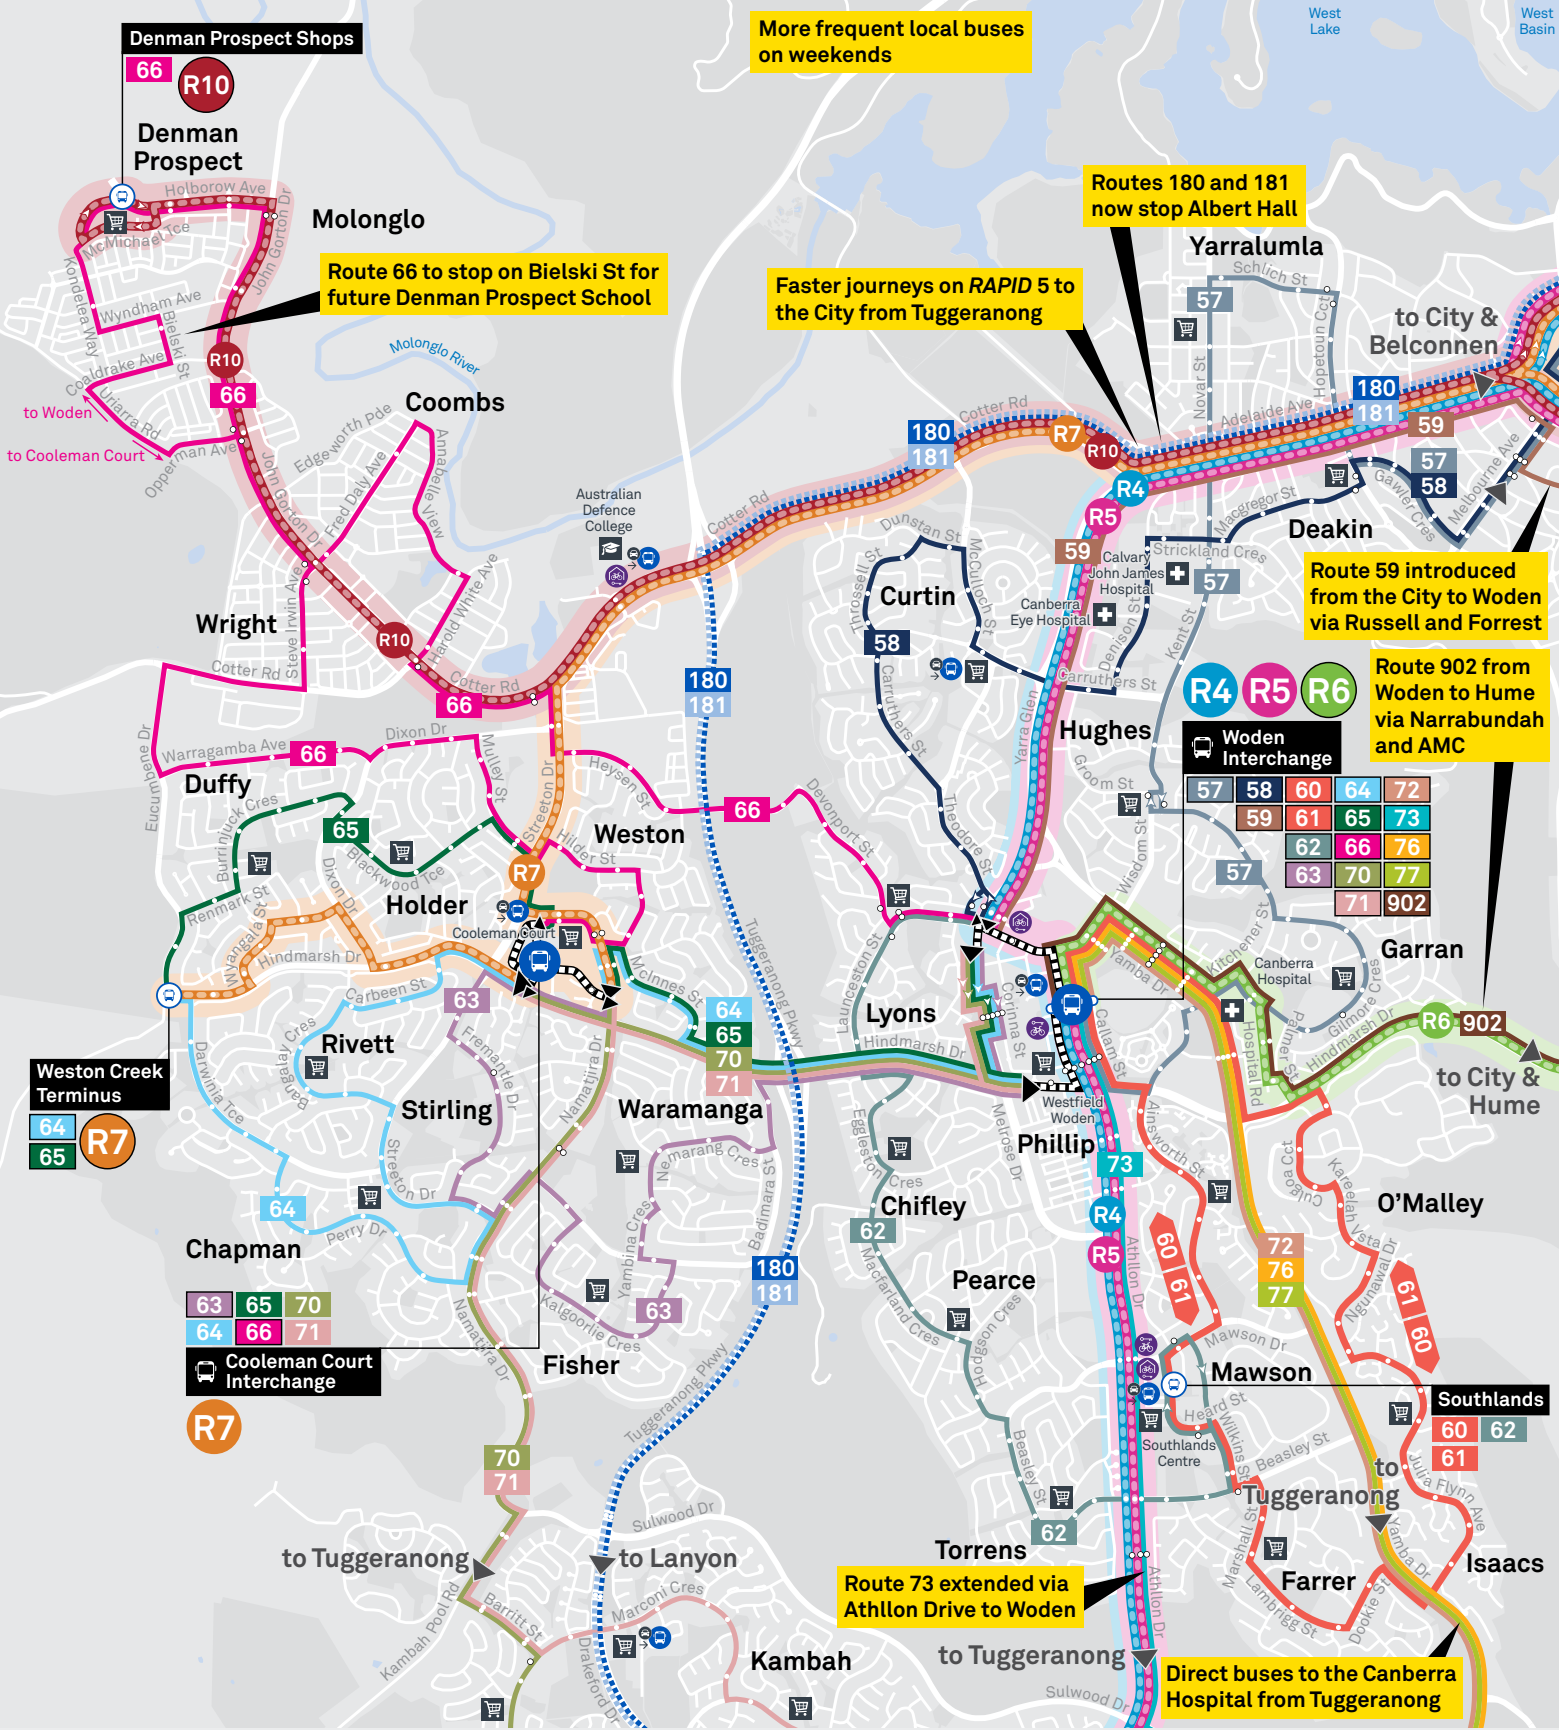

# Woden, Weston Creek & Molonglo Region Map

## Transport Canberra Network Update

- Light Rail
- Light Rail Stop
- RAPID Bus Route
- Local Bus Route
- Bus Route Diversions
- Peak Bus Route
- Bus Station
- Bus Terminus
- Mode Interchange
- R2 Route Number
- R2 Route Terminus
- Common Route
- Educational Institution
- Shopping Centre
- Hospital
- Bicycle Rails
- Bicycle Lockers
- Bicycle Cage
- Park and Ride
- Bus stop / this side only