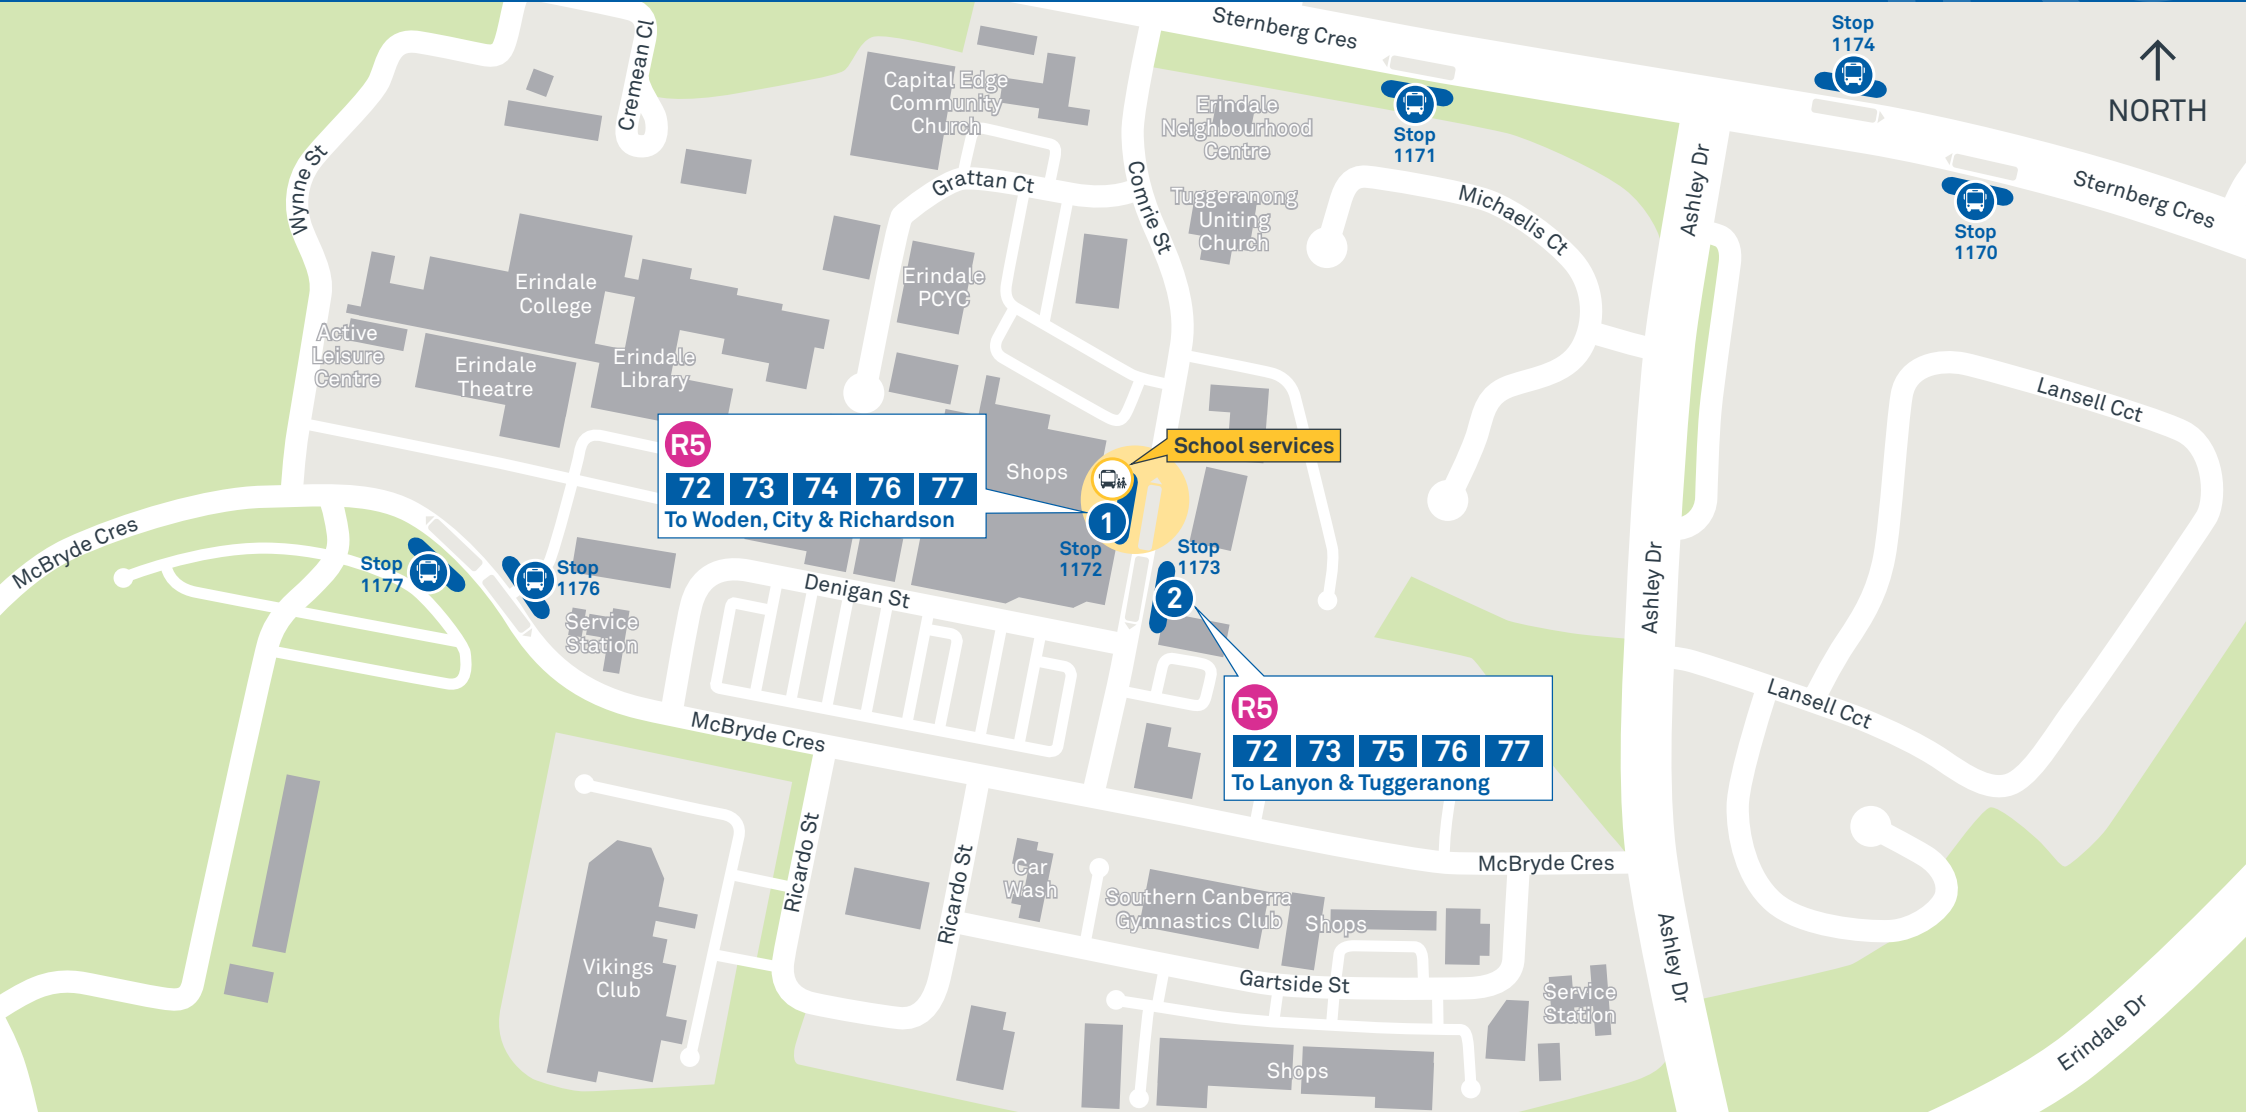

# Erindale Interchange - Departure platforms

Transport Canberra Network Update

**1** Bus platform number    **72** Route number    School service platform

Bus stop    **R5** *RAPID* route number