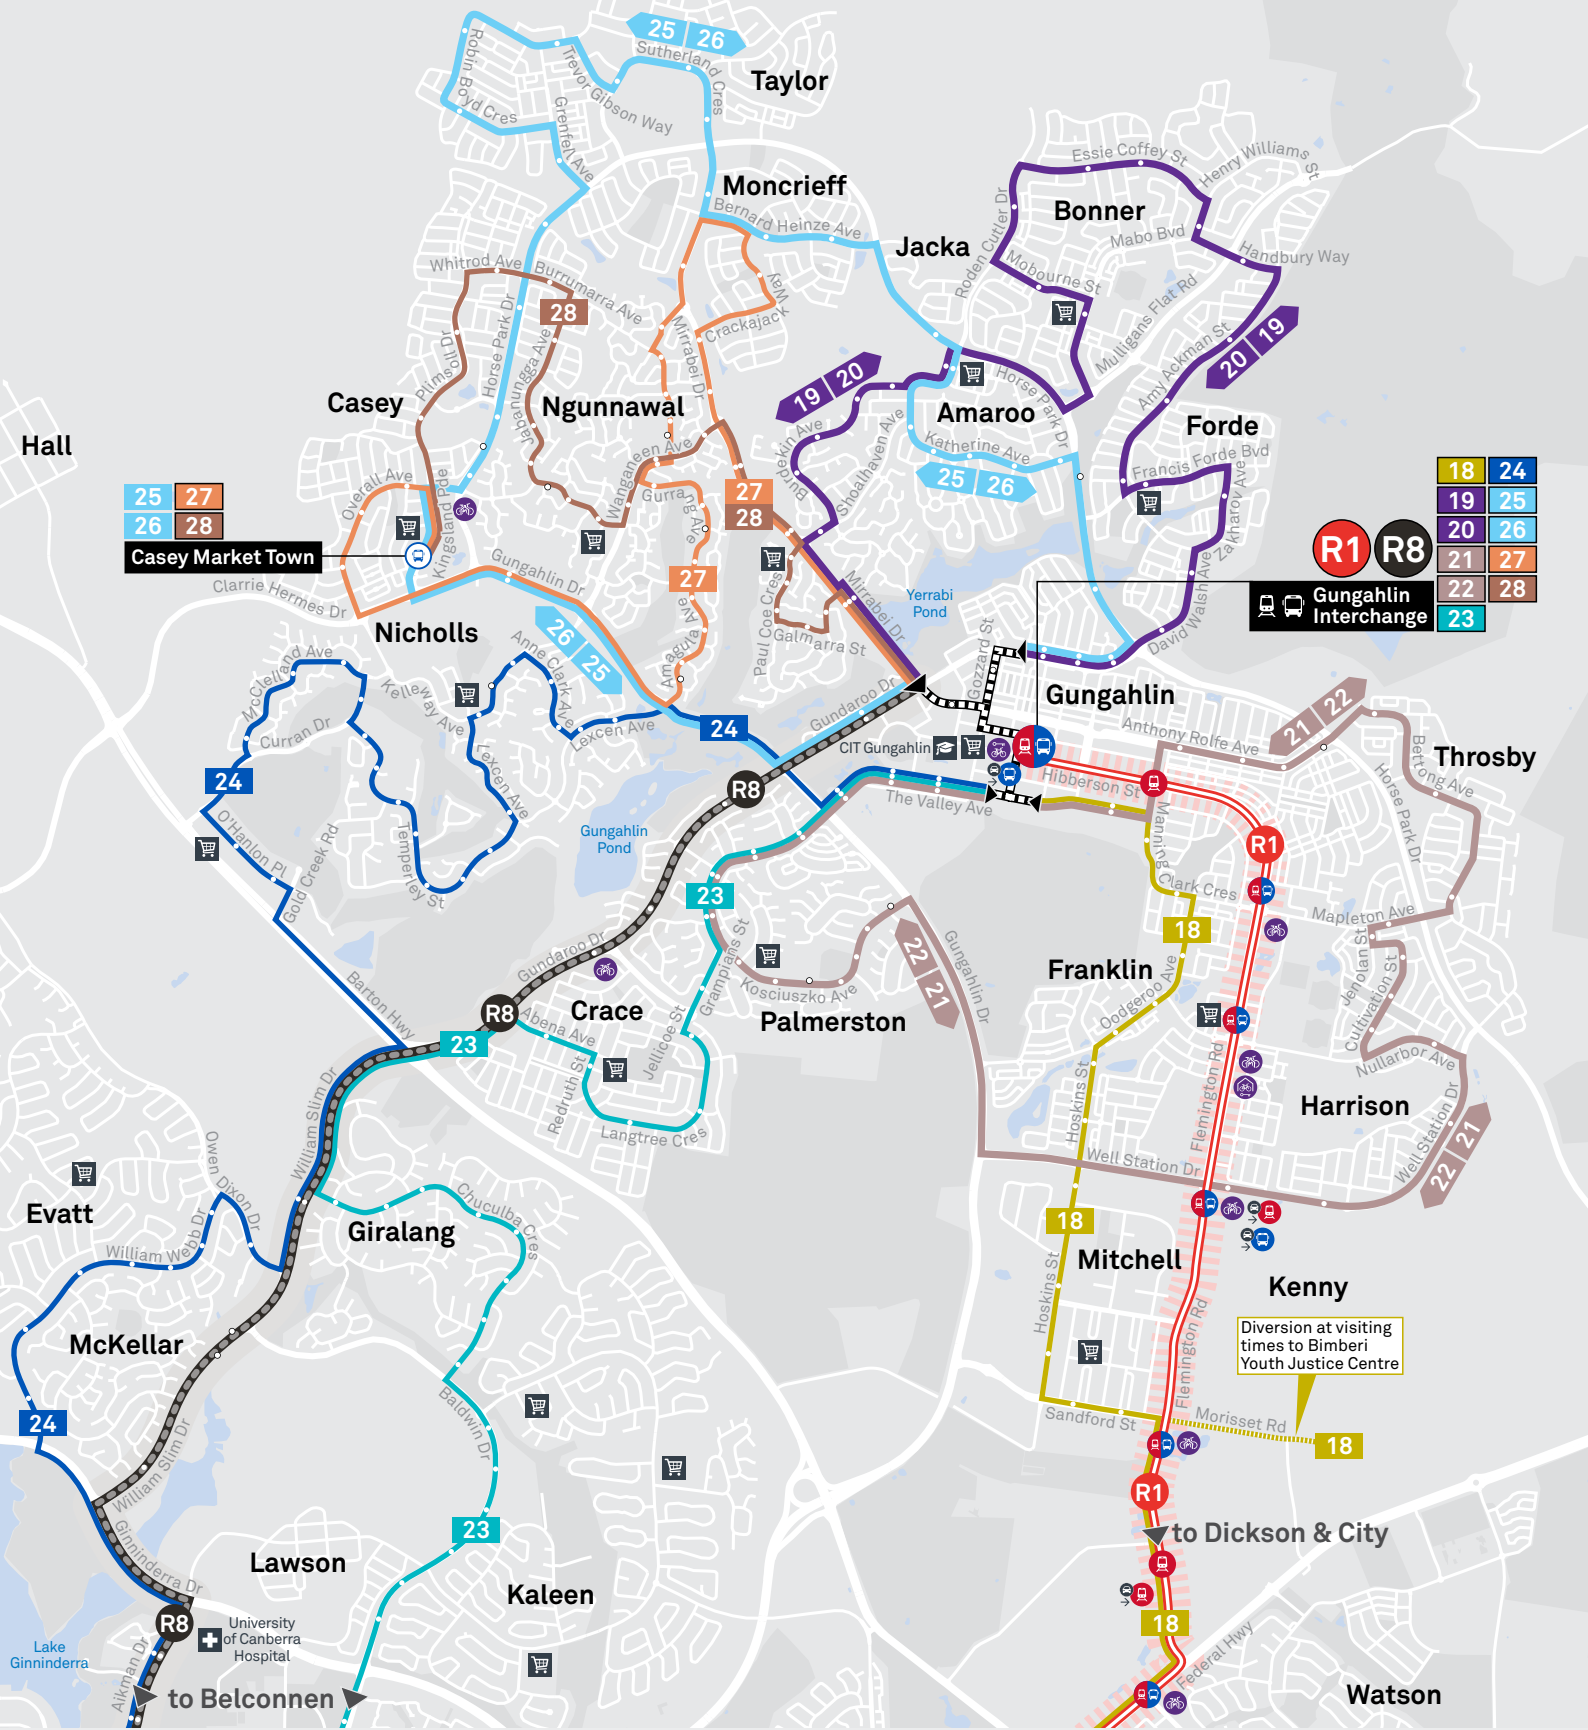

Gungahlin Region Map

Effective 20 July 2026

25	27
26	28

Casey Market Town

R1 **R8**

18	24
19	25
20	26
21	27
22	28
23	

Gungahlin Interchange

Diversion at visiting times to Bimberi Youth Justice Centre

- Light Rail
- Bus Route Diversions
- Mode Interchange
- Educational Institution
- Bicycle Lockers
- Light Rail Stop
- Peak Bus Route
- R2 Route Number
- Shopping Centre
- Bicycle Cage
- RAPID Bus Route
- Bus Station
- R2 Route Terminus
- Hospital
- Park and Ride
- Local Bus Route
- Bus Terminus
- Common Route
- Bicycle Rails
- Bus stop / this side only