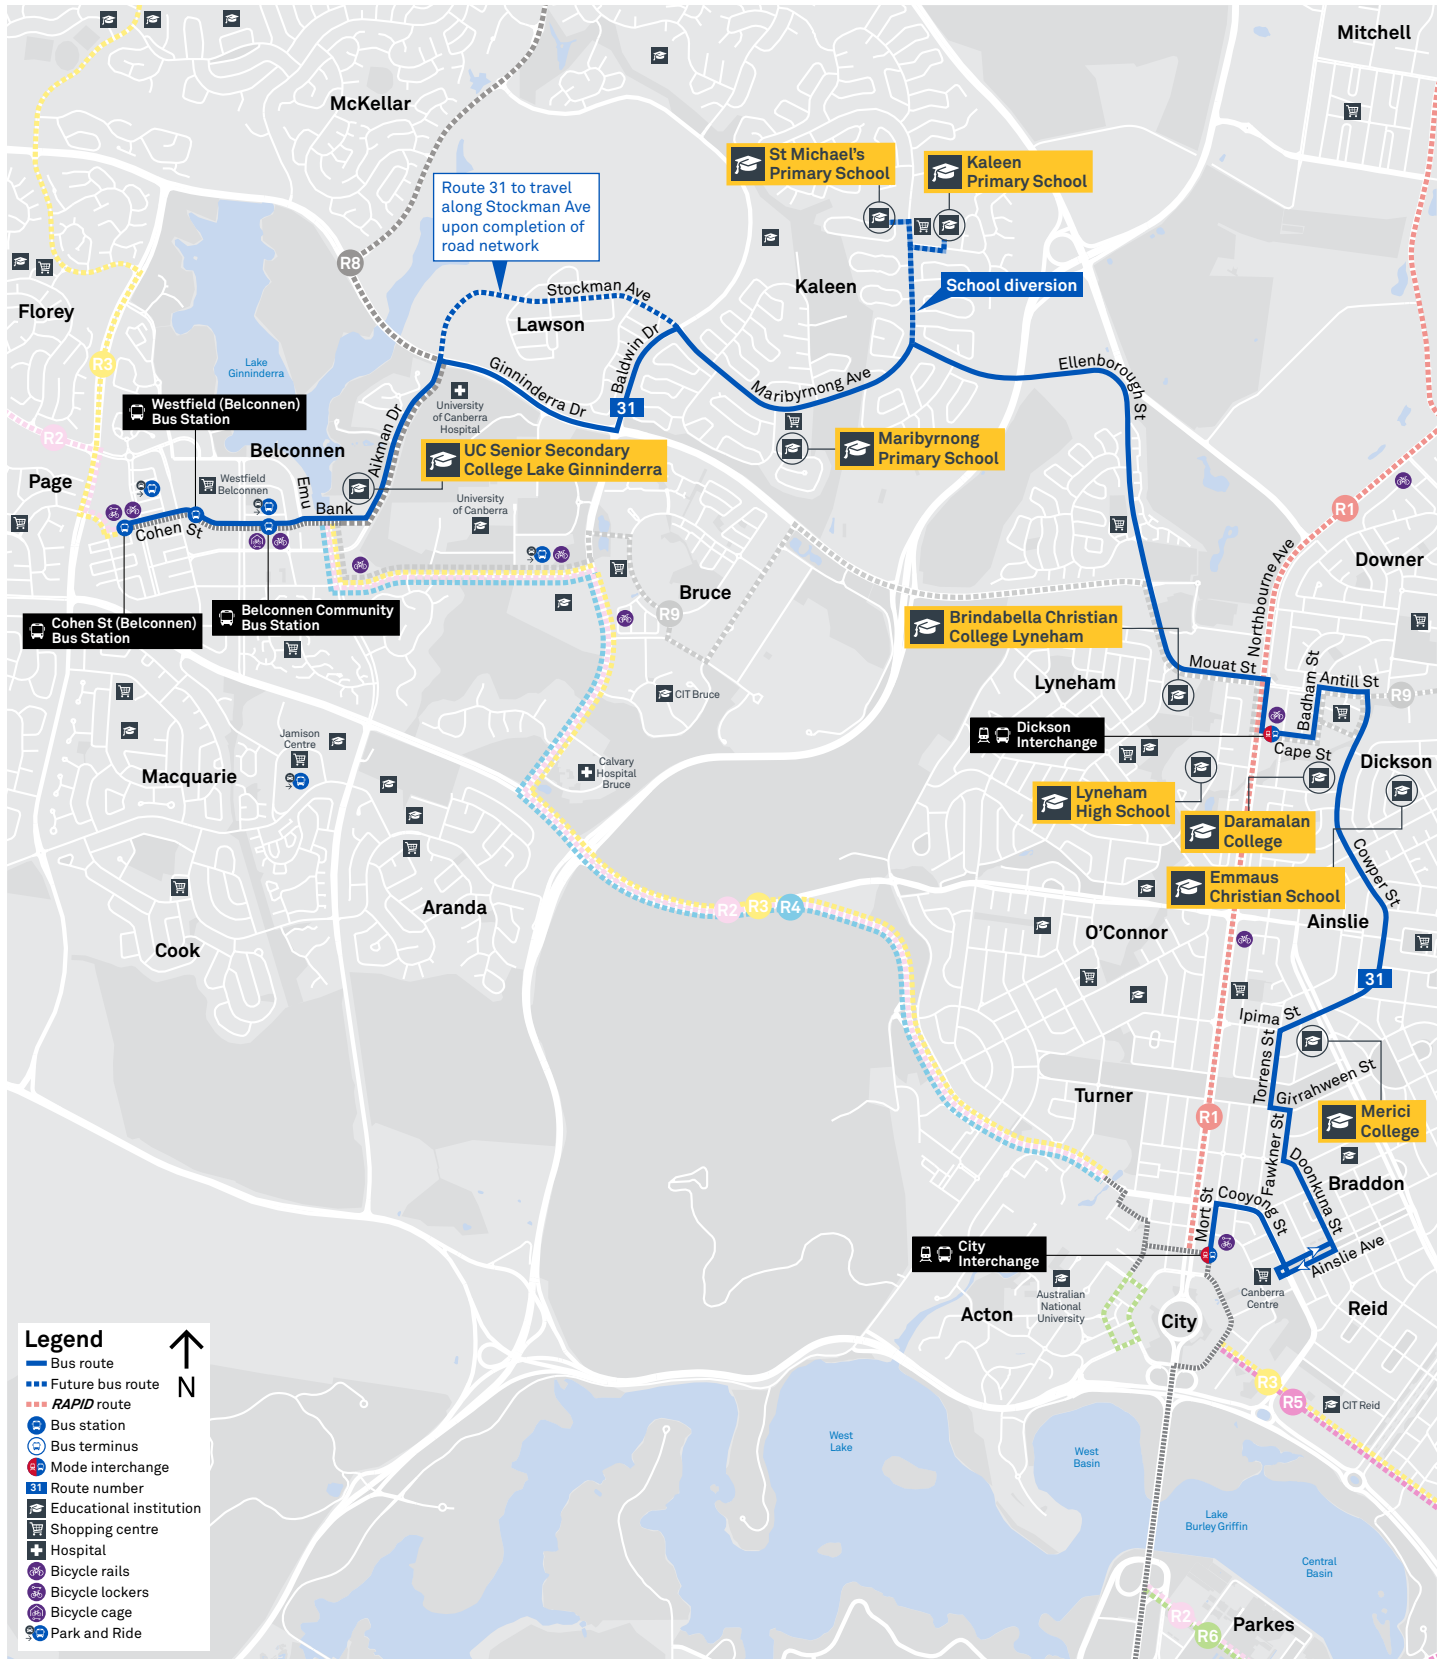

ROUTE 31

TG18556

CANBERRA IS BETTER CONNECTED

transport.act.gov.au