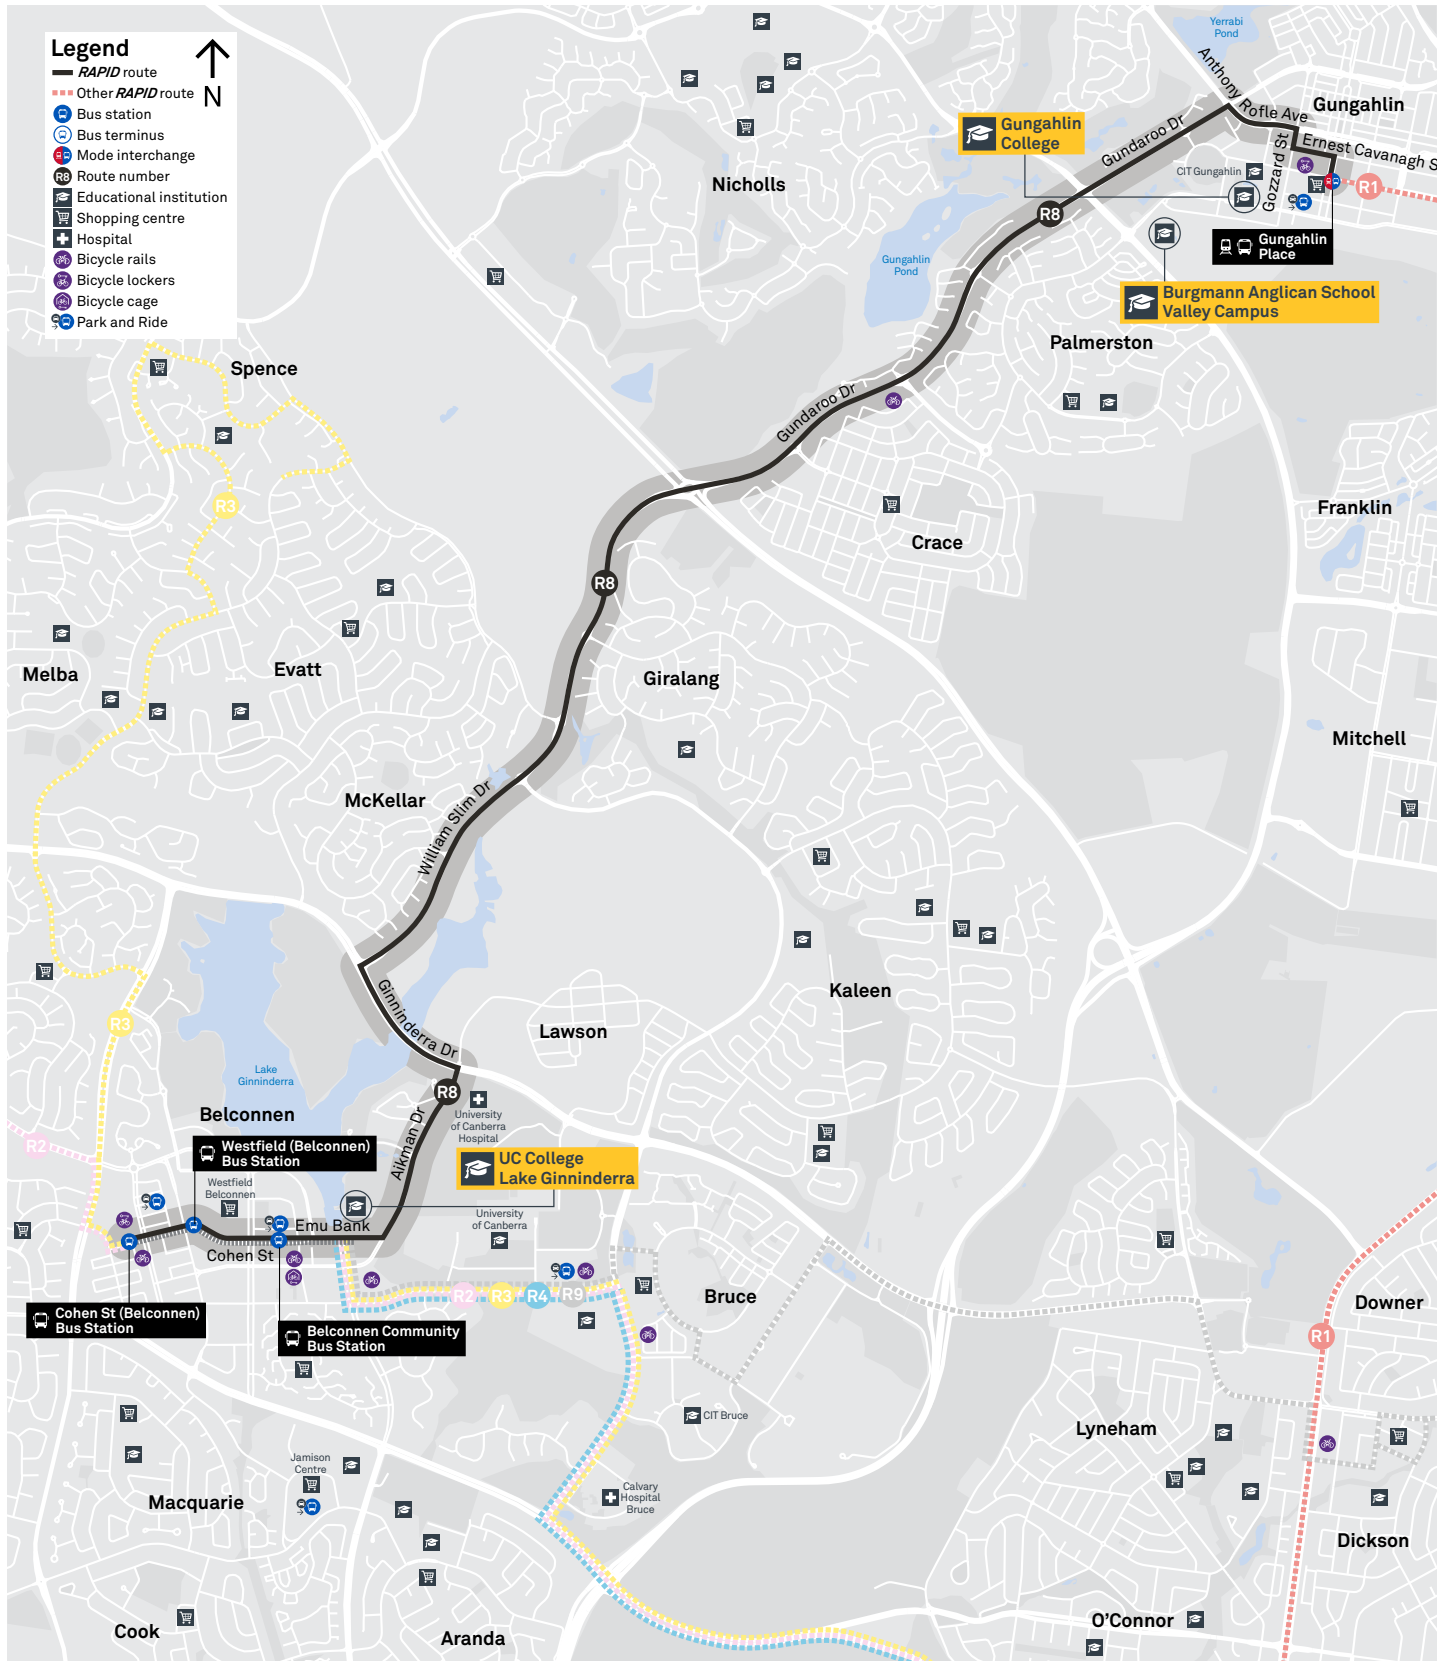

ROUTE R8

R8

- Legend**
- RAPID route
 - Other RAPID route
 - Bus station
 - Bus terminus
 - Mode interchange
 - Route number
 - Educational institution
 - Shopping centre
 - Hospital
 - Bicycle rails
 - Bicycle lockers
 - Bicycle cage
 - Park and Ride

TG18556