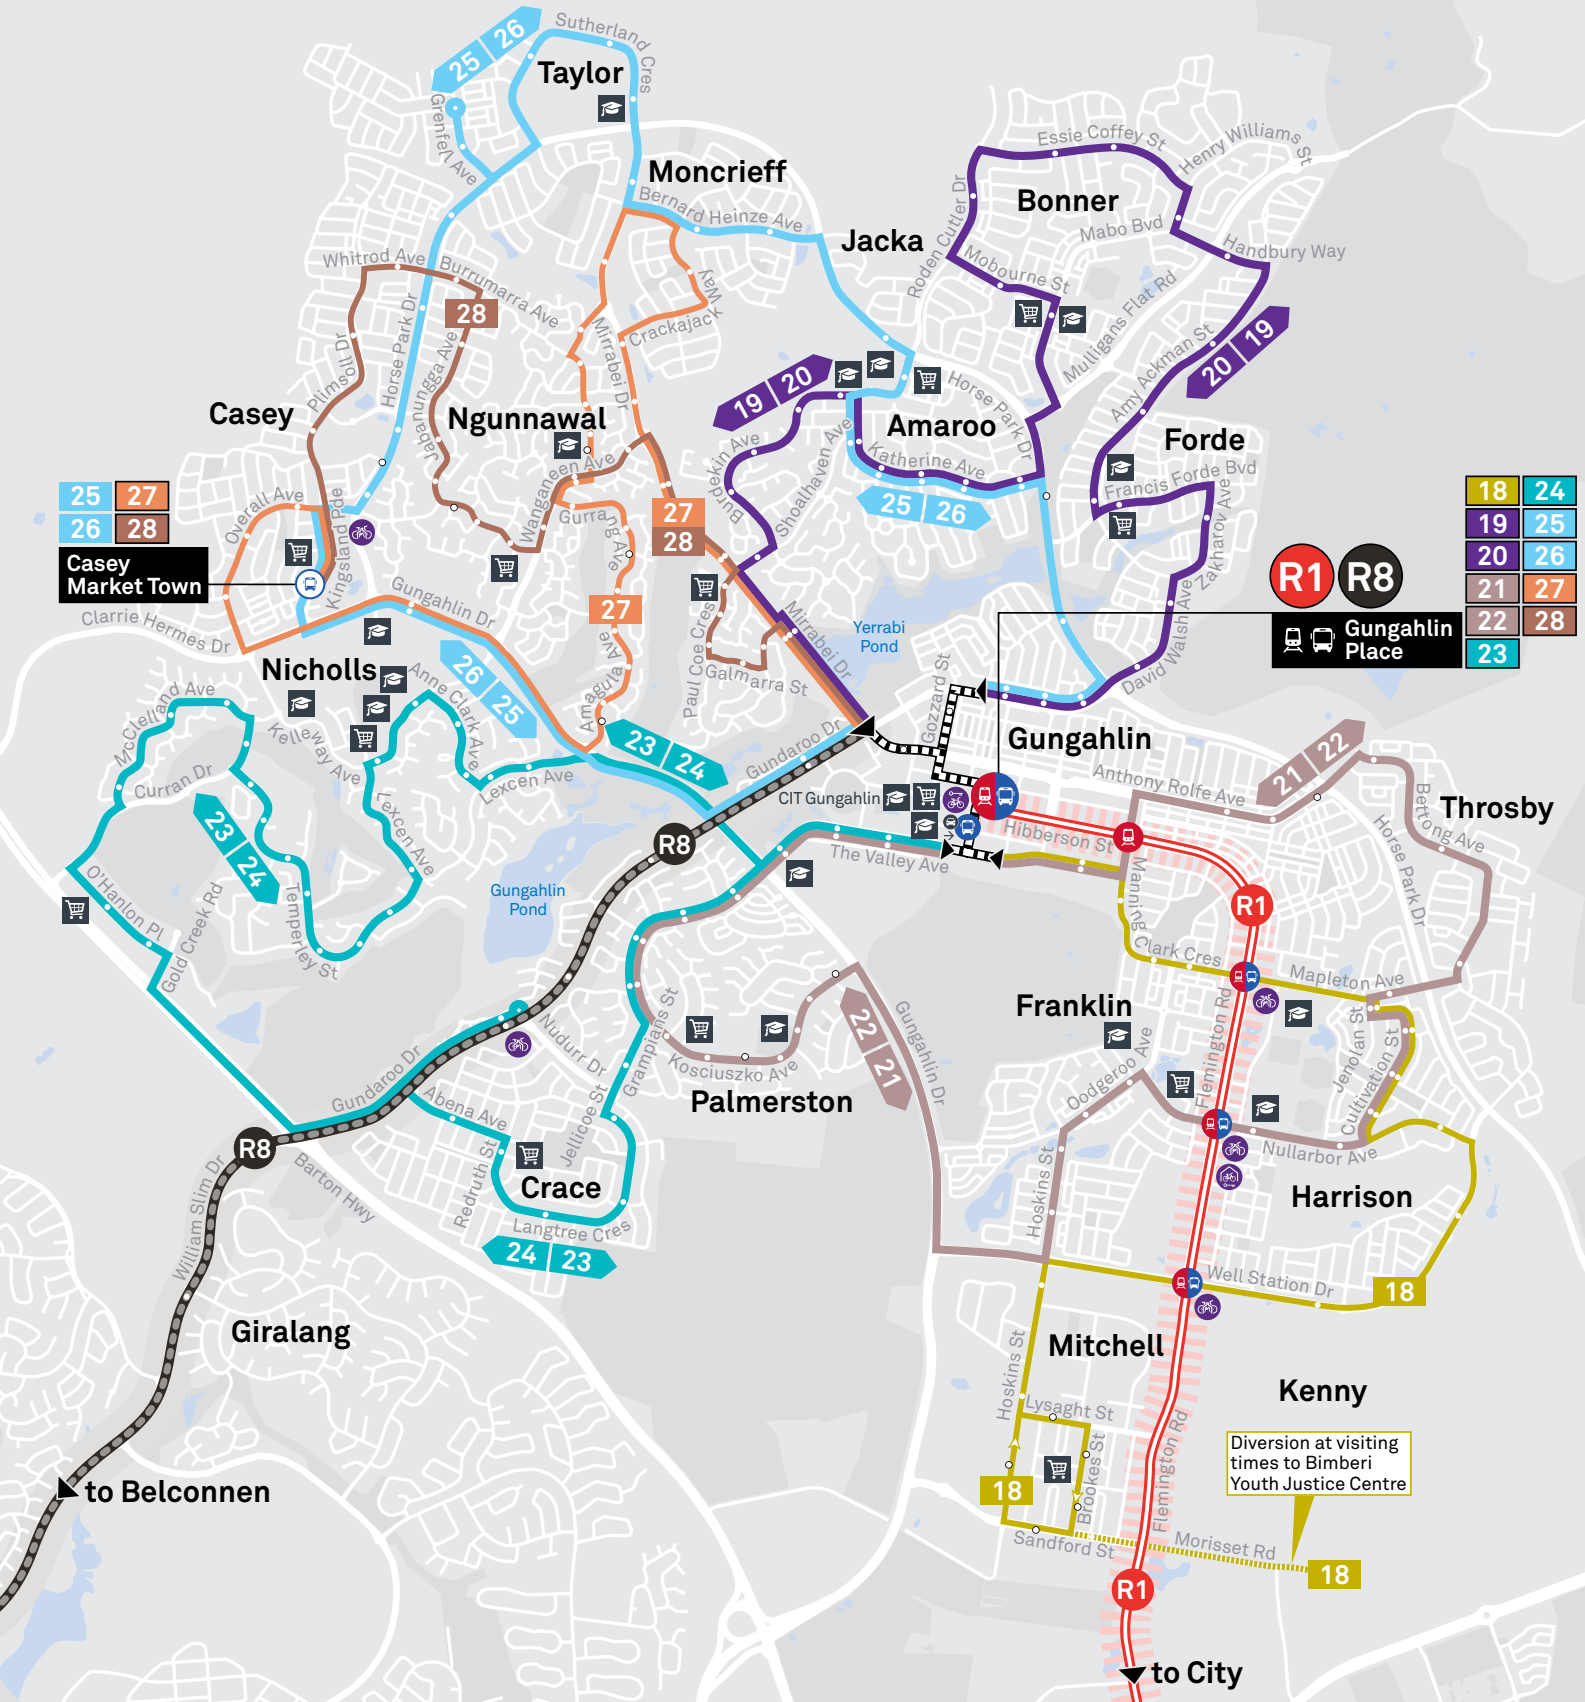

Gungahlin Region Map

| | |
|----|----|
| 25 | 27 |
| 26 | 28 |

Casey Market Town

| | |
|----|----|
| 18 | 24 |
| 19 | 25 |
| 20 | 26 |
| 21 | 27 |
| 22 | 28 |
| 23 | |

R1 R8

Gungahlin Place

Diversion at visiting times to Bimberri Youth Justice Centre

- Light Rail
- Light Rail Stop
- RAPID Bus Route
- Local Bus Route
- Bus Route Diversions
- Peak Bus Route
- Bus Station
- Bus Terminus
- Mode Interchange
- R2 Route Number
- R2 Route Terminus
- Common Route
- Educational Institution
- Shopping Centre
- Hospital
- Bicycle Rails
- Bicycle Lockers
- Bicycle Cage
- Park and Ride
- Bus stop / this side only

CANBERRA IS BETTER CONNECTED

transport.act.gov.au

ACT Government

Transport Canberra