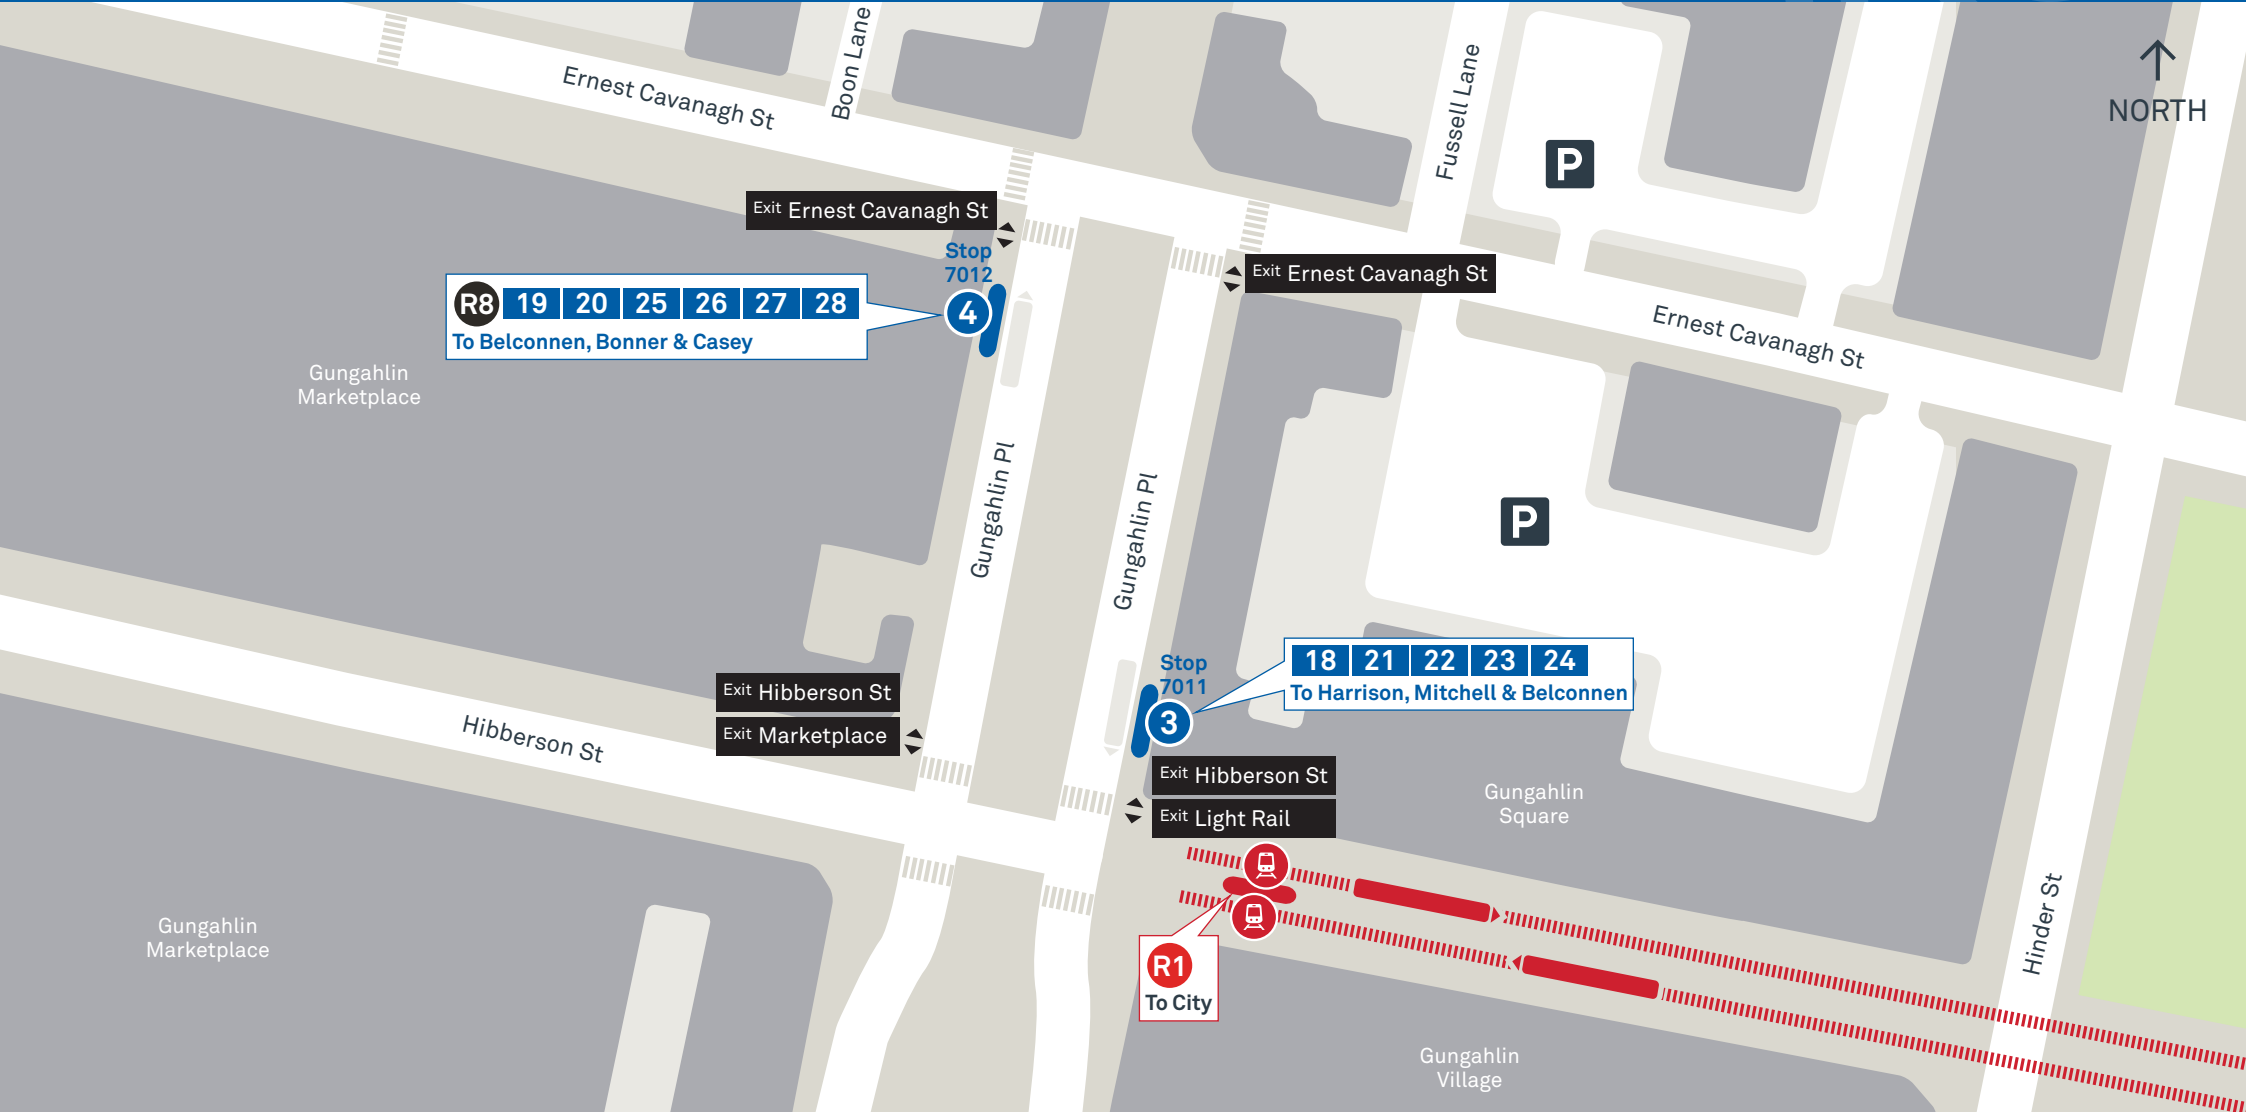

# Gungahlin Place - Departure platforms

Transport Canberra Network Update

- 3** Bus platform number
- 18** Route number
- P** Parking
- Light Rail platform
- R1** RAPID route number

School services depart both bus platforms - please refer to route guides