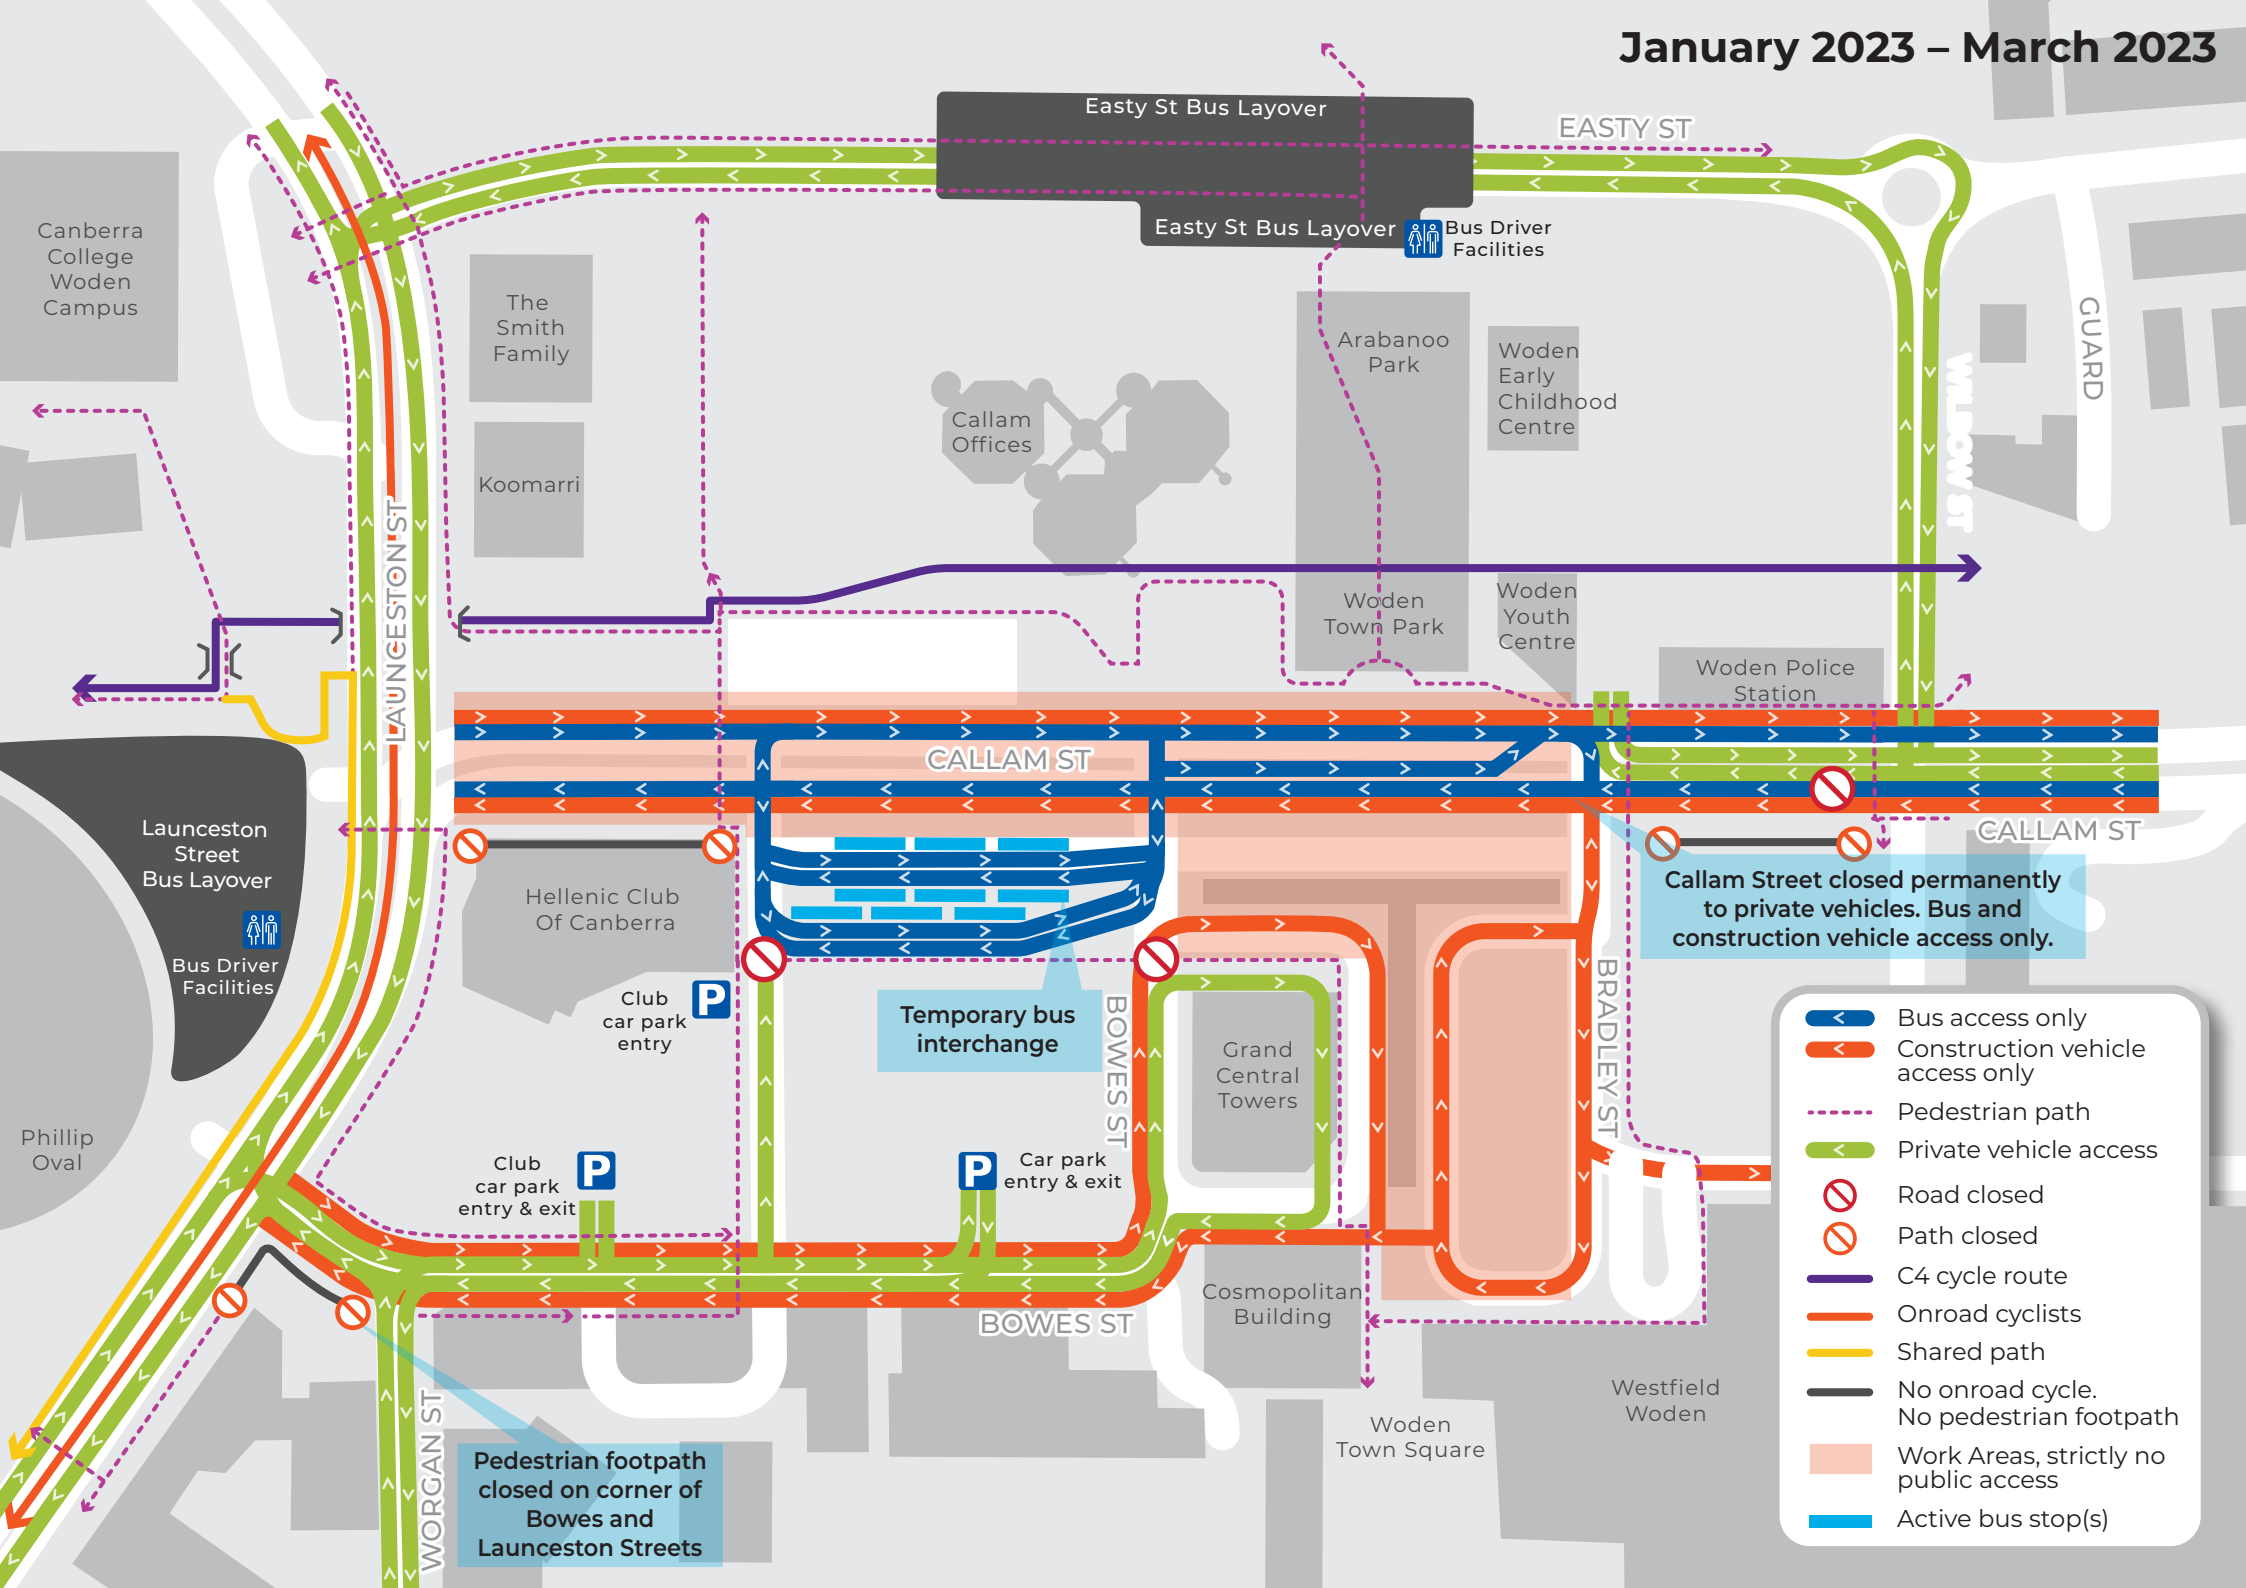

January 2023 – March 2023

Easty St Bus Layover

Easty St Bus Layover Bus Driver Facilities

EASTY ST

LAUNCESTON ST

WILLOW ST

GUARD

CALLAM ST

CALLAM ST

Callam Street closed permanently to private vehicles. Bus and construction vehicle access only.

Temporary bus interchange

BOWES ST

BRADLEY ST

BOWES ST

WORGAN ST

Pedestrian footpath closed on corner of Bowes and Launceston Streets

- Bus access only
- Construction vehicle access only
- Pedestrian path
- Private vehicle access
- Road closed
- Path closed
- C4 cycle route
- Onroad cyclists
- Shared path
- No onroad cycle. No pedestrian footpath
- Work Areas, strictly no public access
- Active bus stop(s)

Canberra College Woden Campus

The Smith Family

Koomarri

Callam Offices

Arabanoo Park

Woden Early Childhood Centre

Woden Town Park

Woden Youth Centre

Woden Police Station

Launceston Street Bus Layover

Bus Driver Facilities

Hellenic Club Of Canberra

Club car park entry

Club car park entry & exit

Car park entry & exit

Grand Central Towers

Cosmopolitan Building

Woden Town Square

Westfield Woden

Phillip Oval