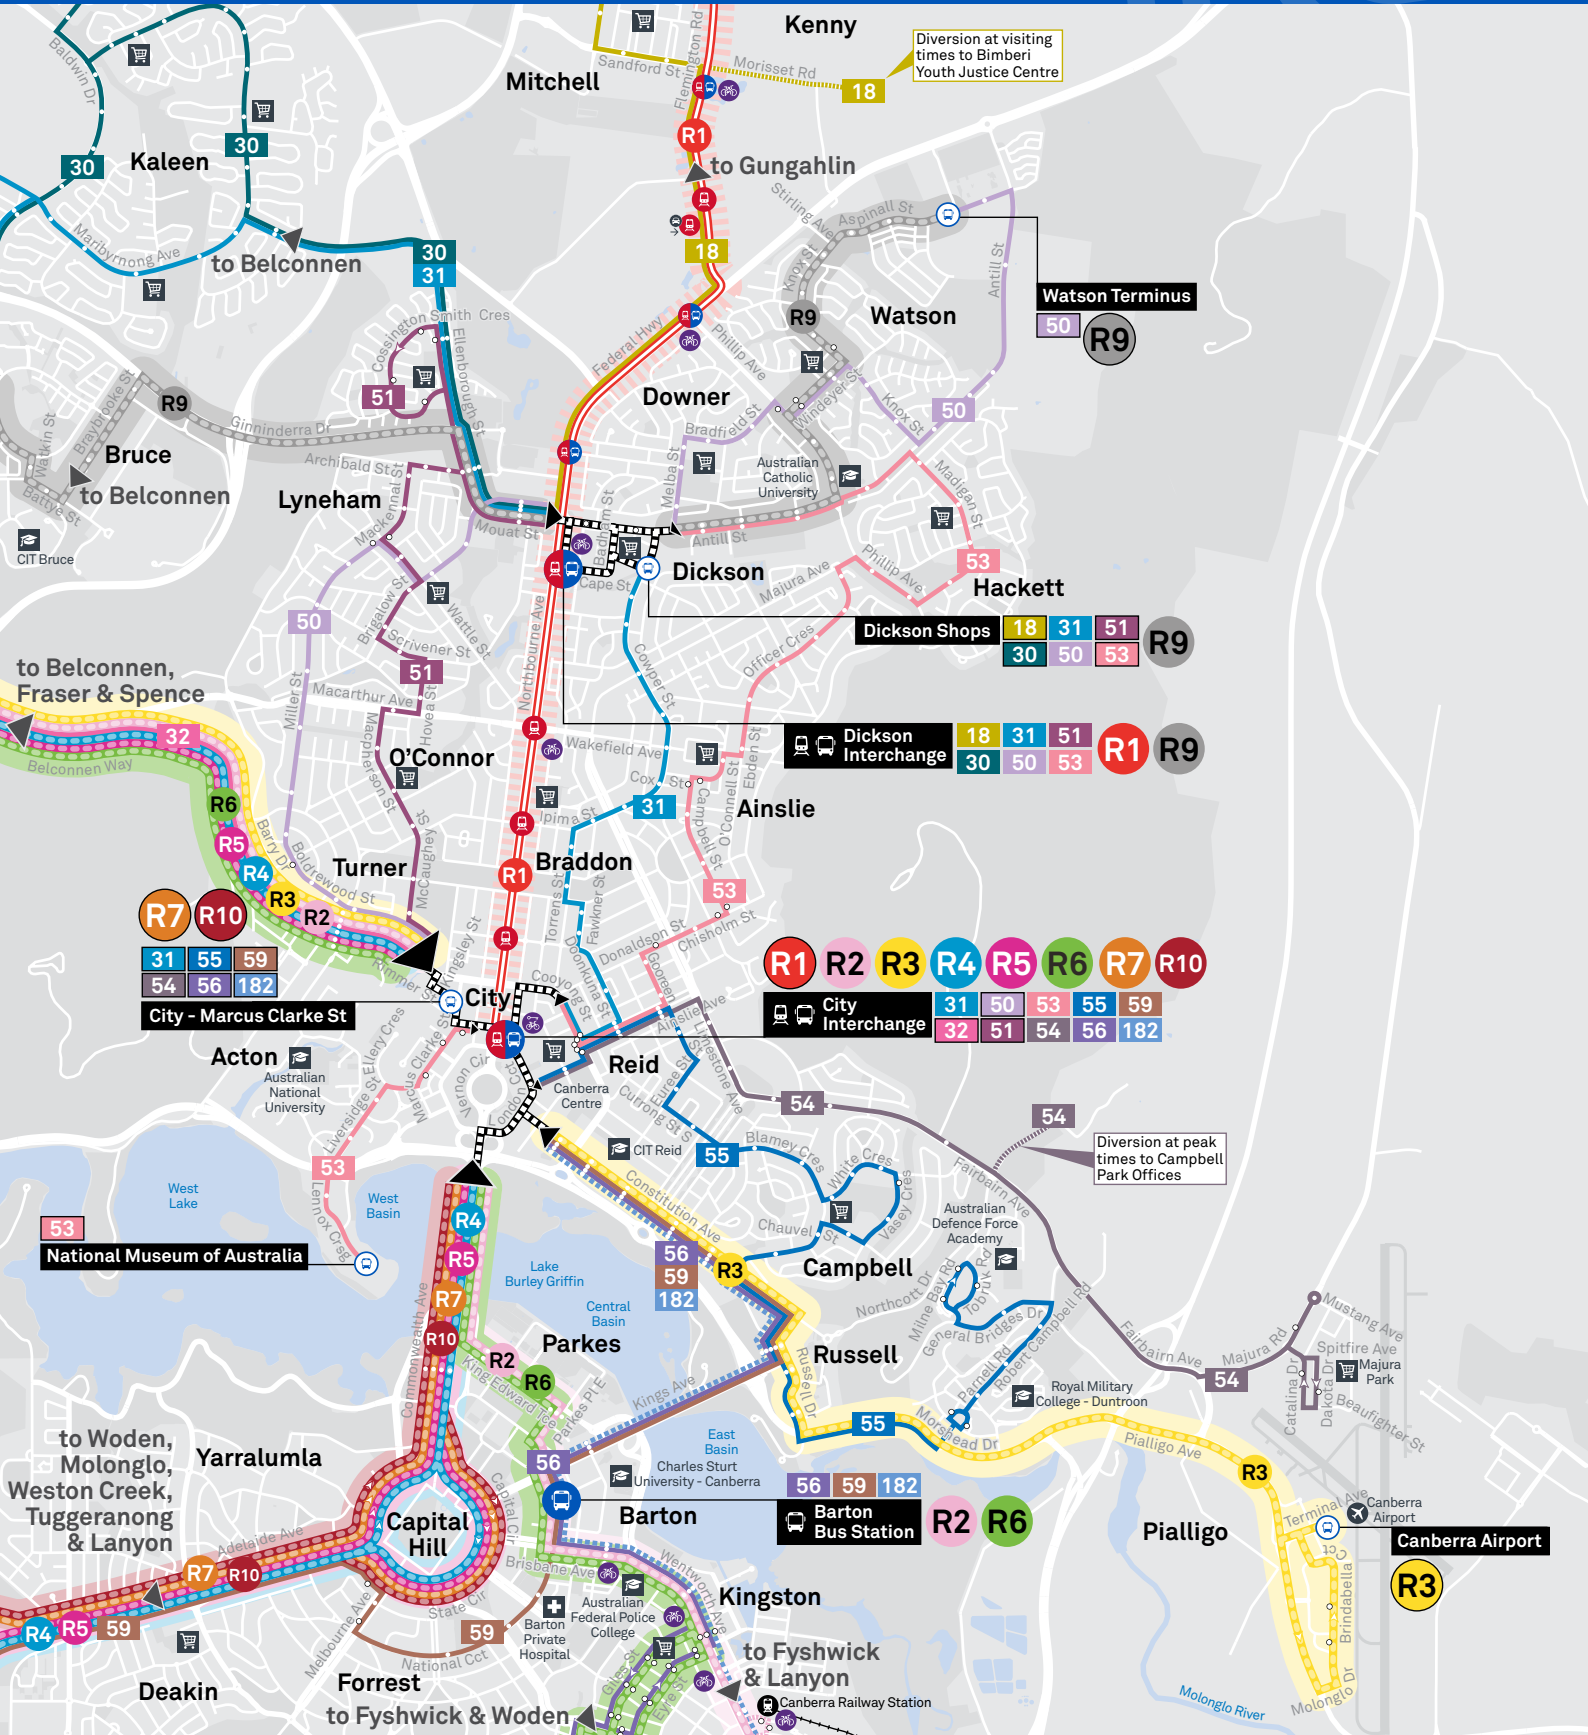

Inner North Region Map

Effective 20 July 2026

- Light Rail
- Light Rail Stop
- RAPID Bus Route
- Local Bus Route
- Bus Route Diversions
- Peak Bus Route
- Bus Station
- Bus Terminus
- Mode Interchange
- Route Number
- Route Terminus
- Common Route
- Educational Institution
- Shopping Centre
- Hospital
- Bicycle Lockers
- Bicycle Cage
- Park and Ride
- Bus stop / this side only