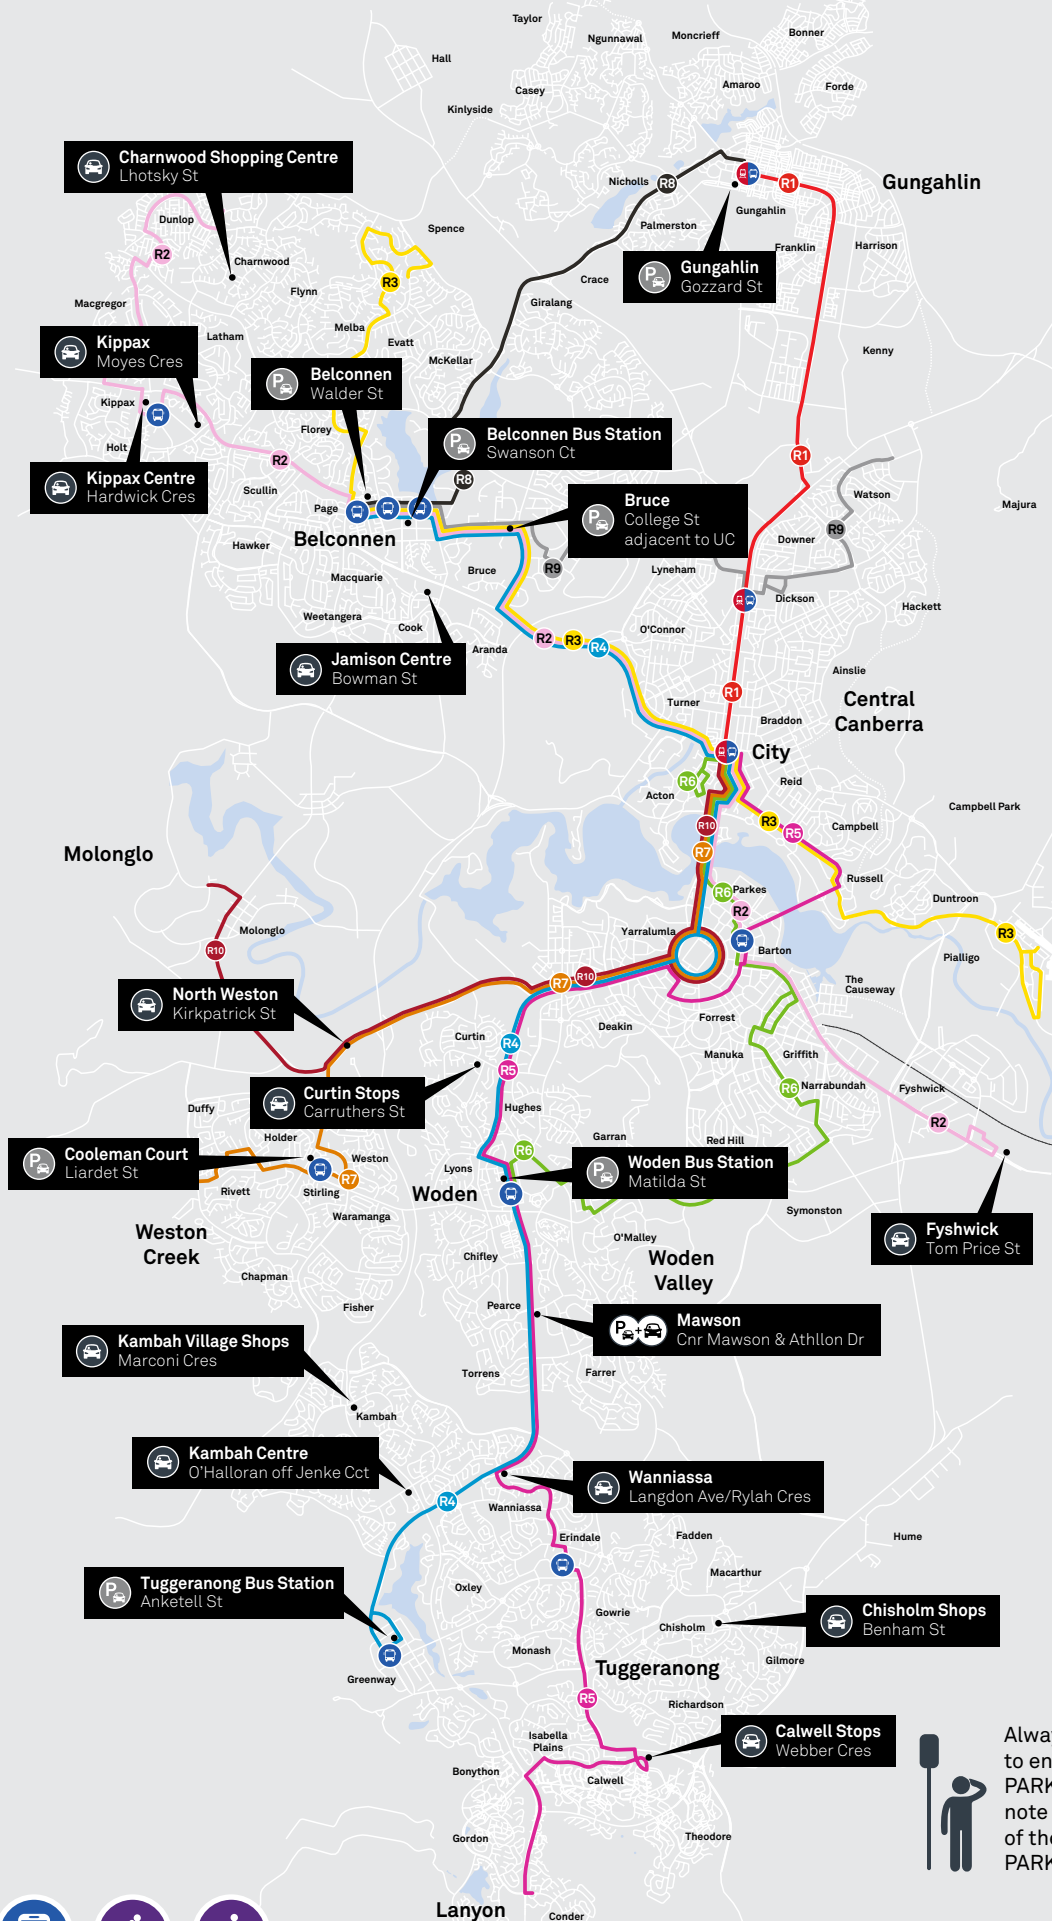

Park and Ride Map

No permit required

Permit only

Permit and non permit spaces

Always check signage at each carpark to ensure that you are parking in a PARK & RIDE designated area. Please note that in some locations only part of the carpark is designated to PARK & RIDE.

TG19193

CANBERRA IS BETTER CONNECTED

transport.act.gov.au

ACT Government

Transport Canberra