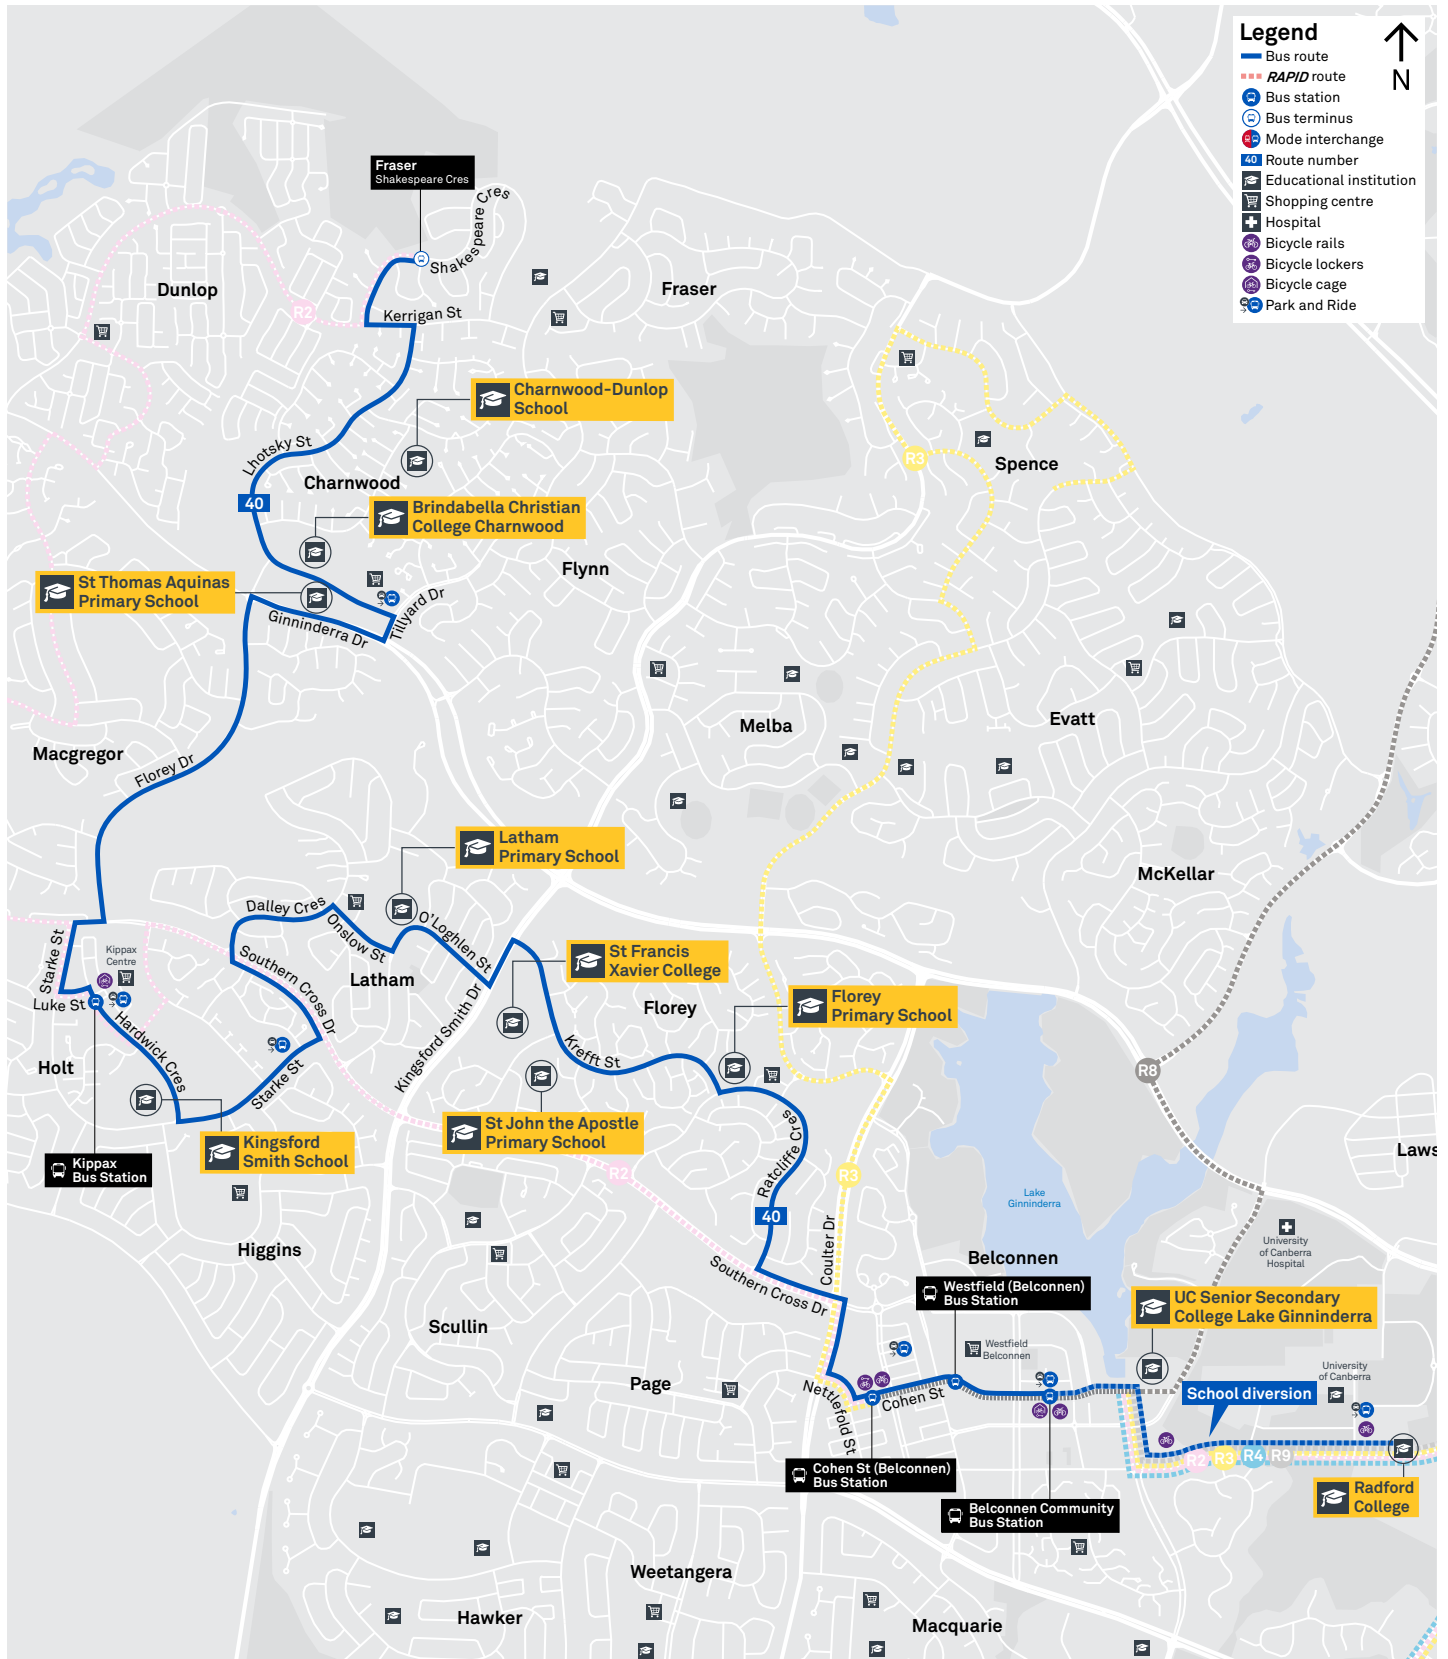

ROUTE 40

TG18556

CANBERRA IS BETTER CONNECTED

transport.act.gov.au