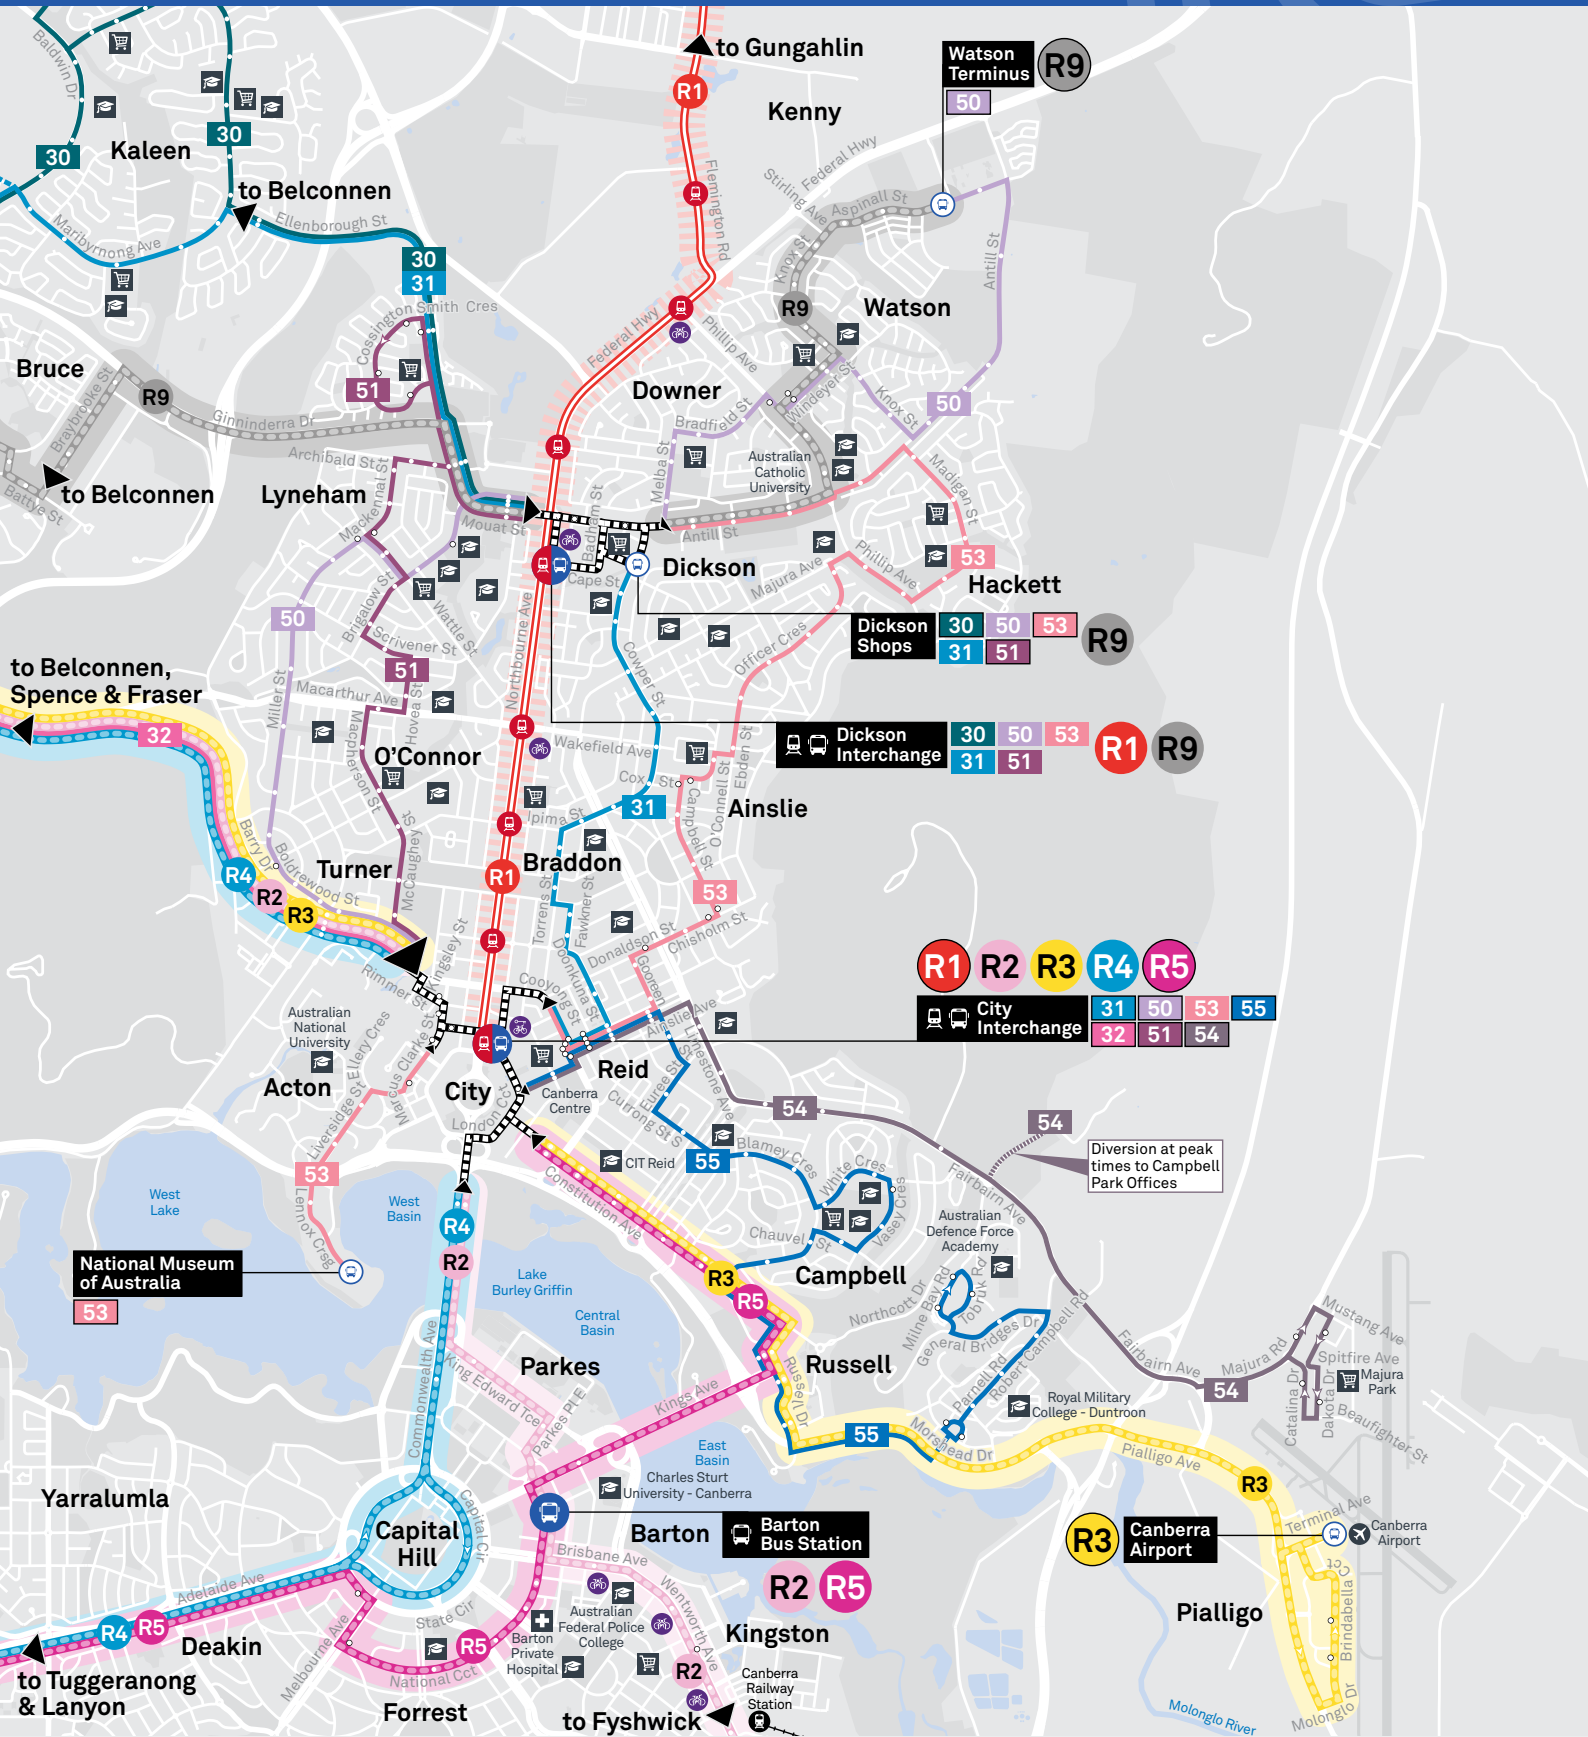

Inner North Region Map

- Light Rail
- Light Rail Stop
- RAPID Bus Route
- Local Bus Route
- Bus Route Diversions
- Peak Bus Route
- Bus Station
- Bus Terminus
- Mode Interchange
- Route Number
- Route Terminus
- Common Route
- Educational Institution
- Shopping Centre
- Hospital
- Bicycle Rails
- Bicycle Lockers
- Bicycle Cage
- Park and Ride
- Bus stop / this side only

CANBERRA IS BETTER CONNECTED

transport.act.gov.au

ACT Government

Transport Canberra