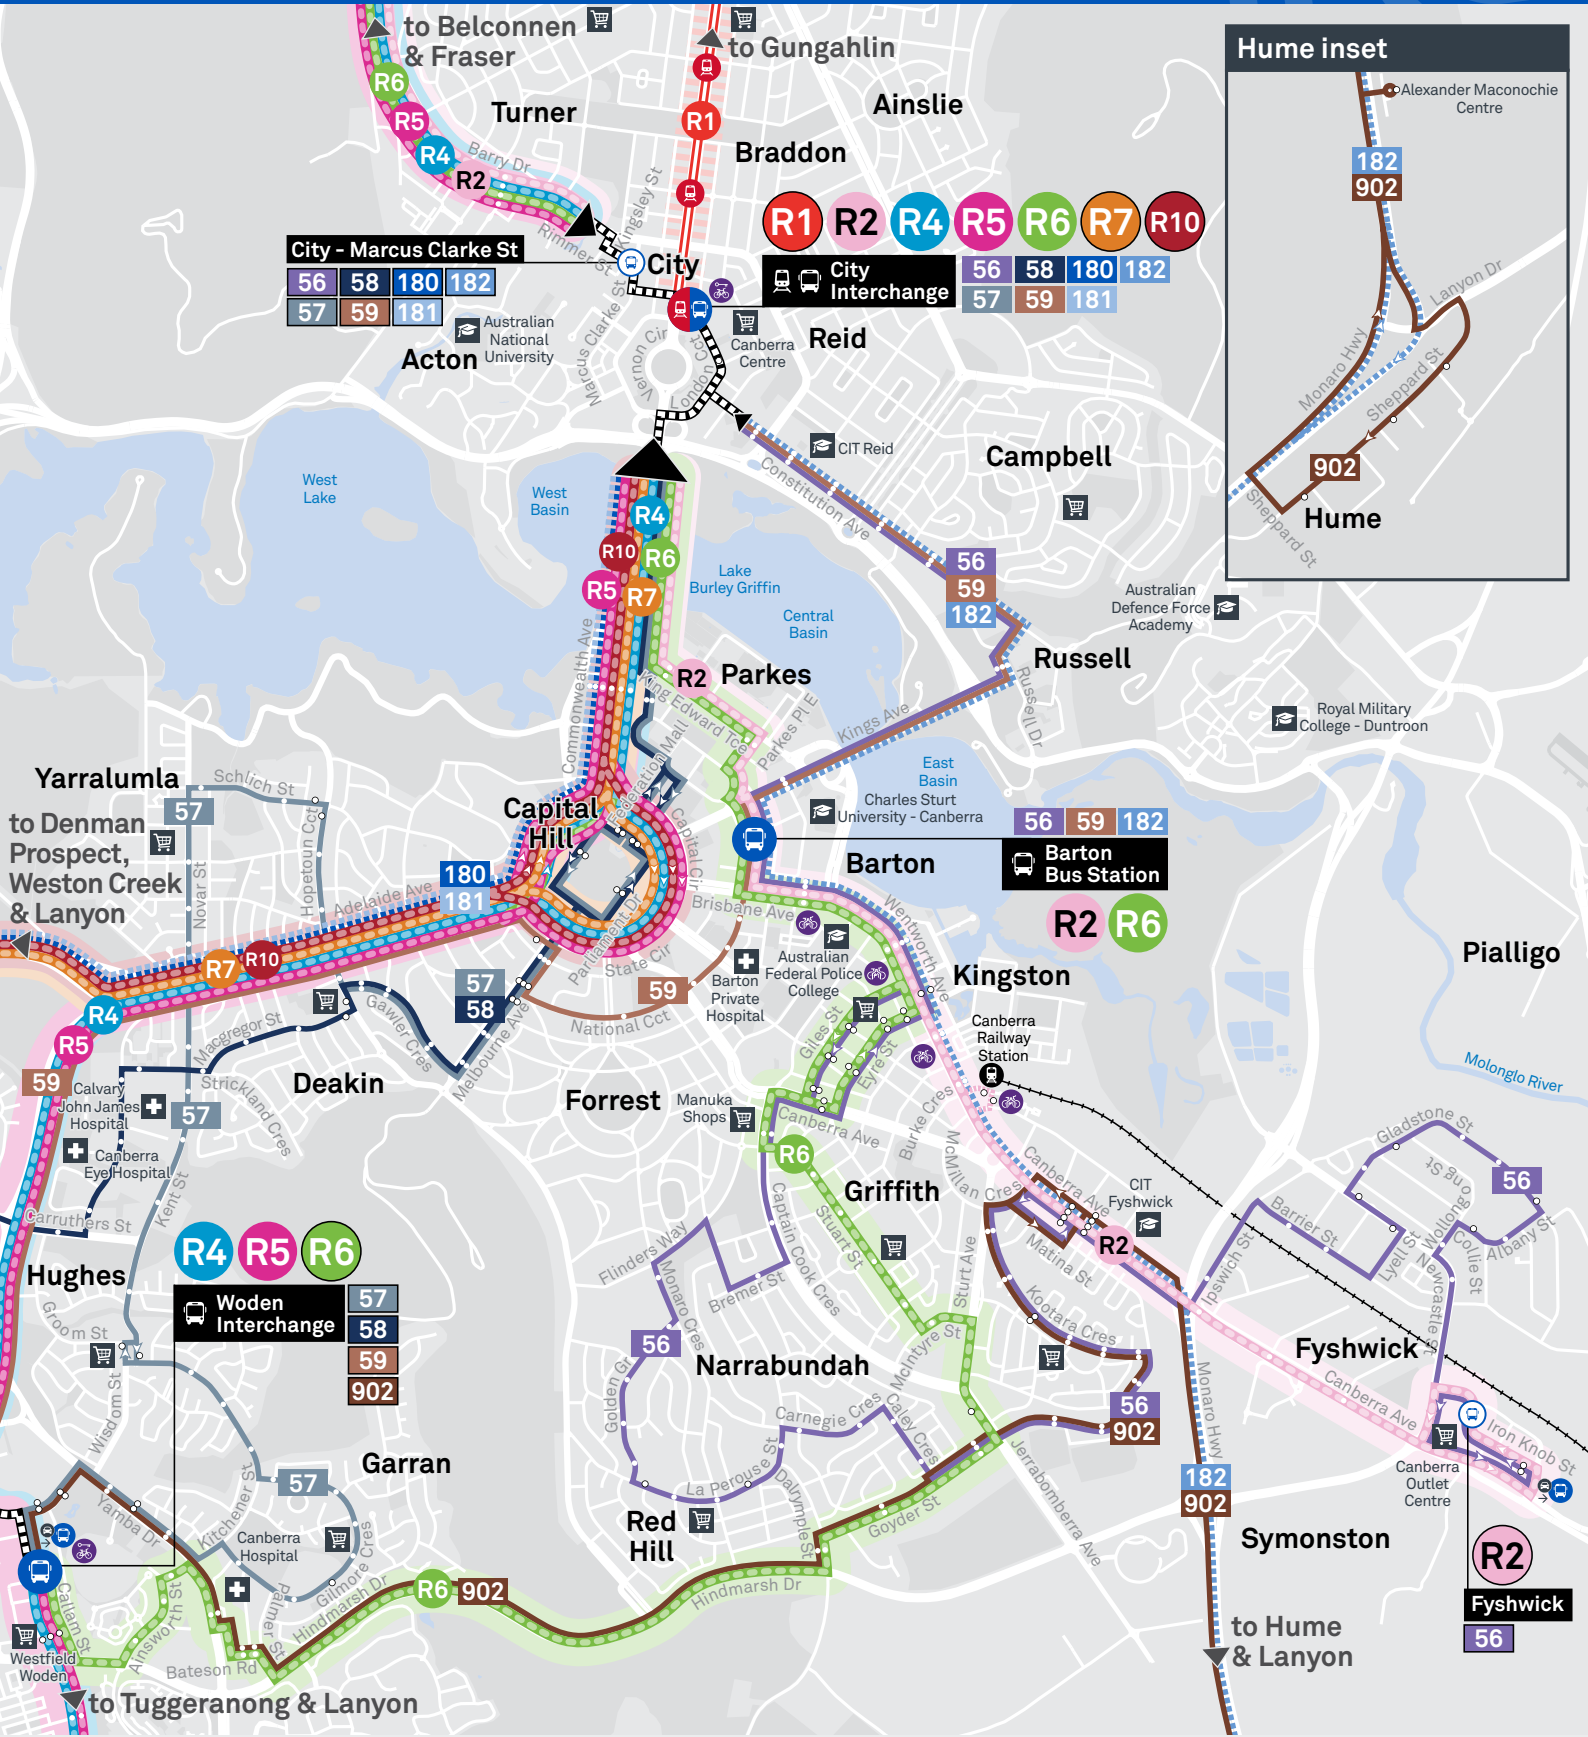

# Inner South Region Map

Effective 20 July 2026

- Light Rail
- Light Rail Stop
- RAPID Bus Route
- Local Bus Route
- Bus Route Diversions
- Peak Bus Route
- Bus Station
- Bus Terminus
- Mode Interchange
- Route Number
- Route Terminus
- Common Route
- Educational Institution
- Shopping Centre
- Hospital
- Bicycle Rails
- Bicycle Lockers
- Bicycle Cage
- Park and Ride
- Bus Stop / this side only