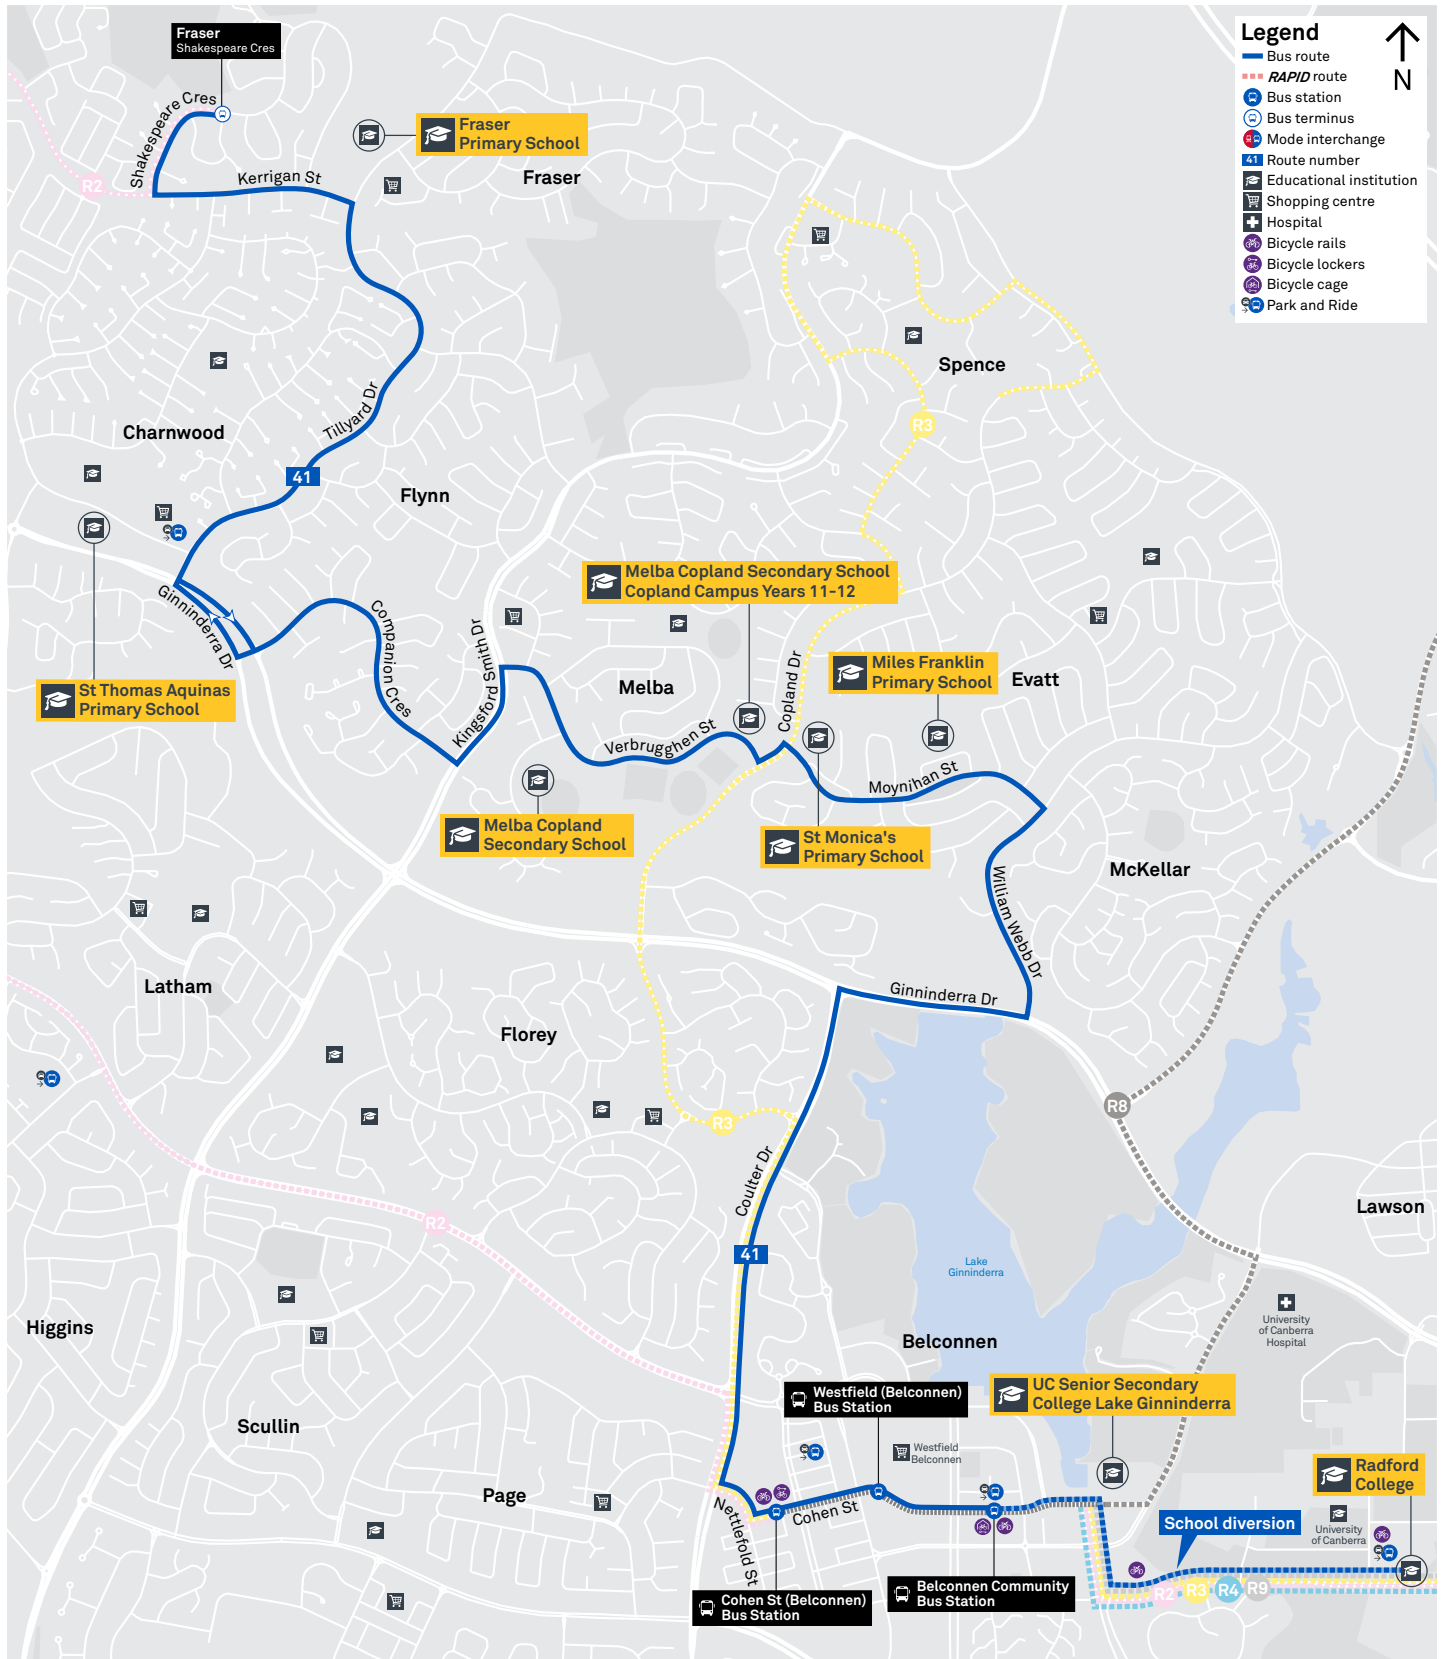

ROUTE 41

TG18556

CANBERRA IS BETTER CONNECTED

transport.act.gov.au