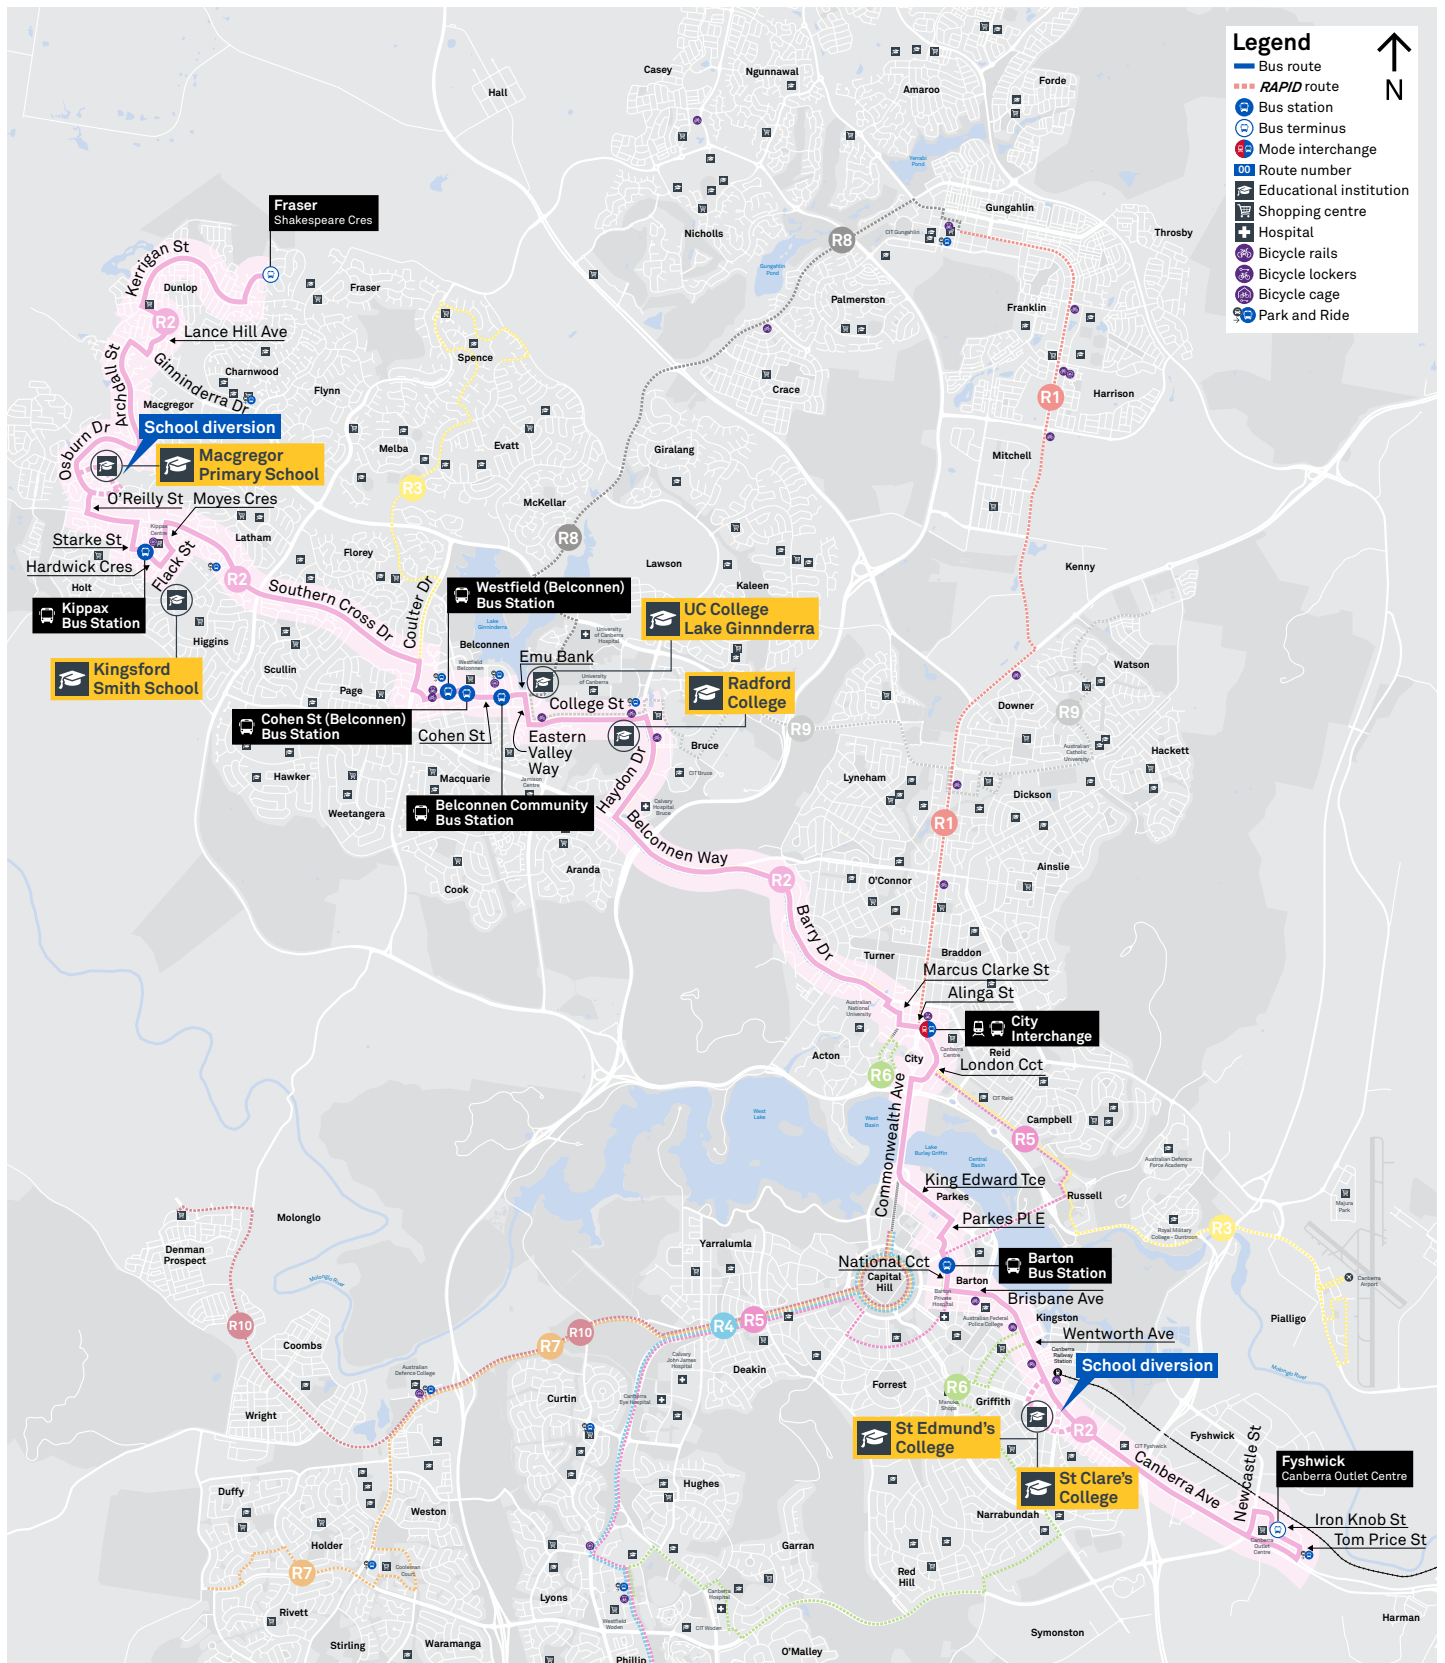

ROUTE R2

- Legend**
- Bus route
 - RAPID route
 - Bus station
 - Bus terminus
 - Mode interchange
 - Route number
 - Educational institution
 - Shopping centre
 - Hospital
 - Bicycle rails
 - Bicycle lockers
 - Bicycle cage
 - Park and Ride

TG18556