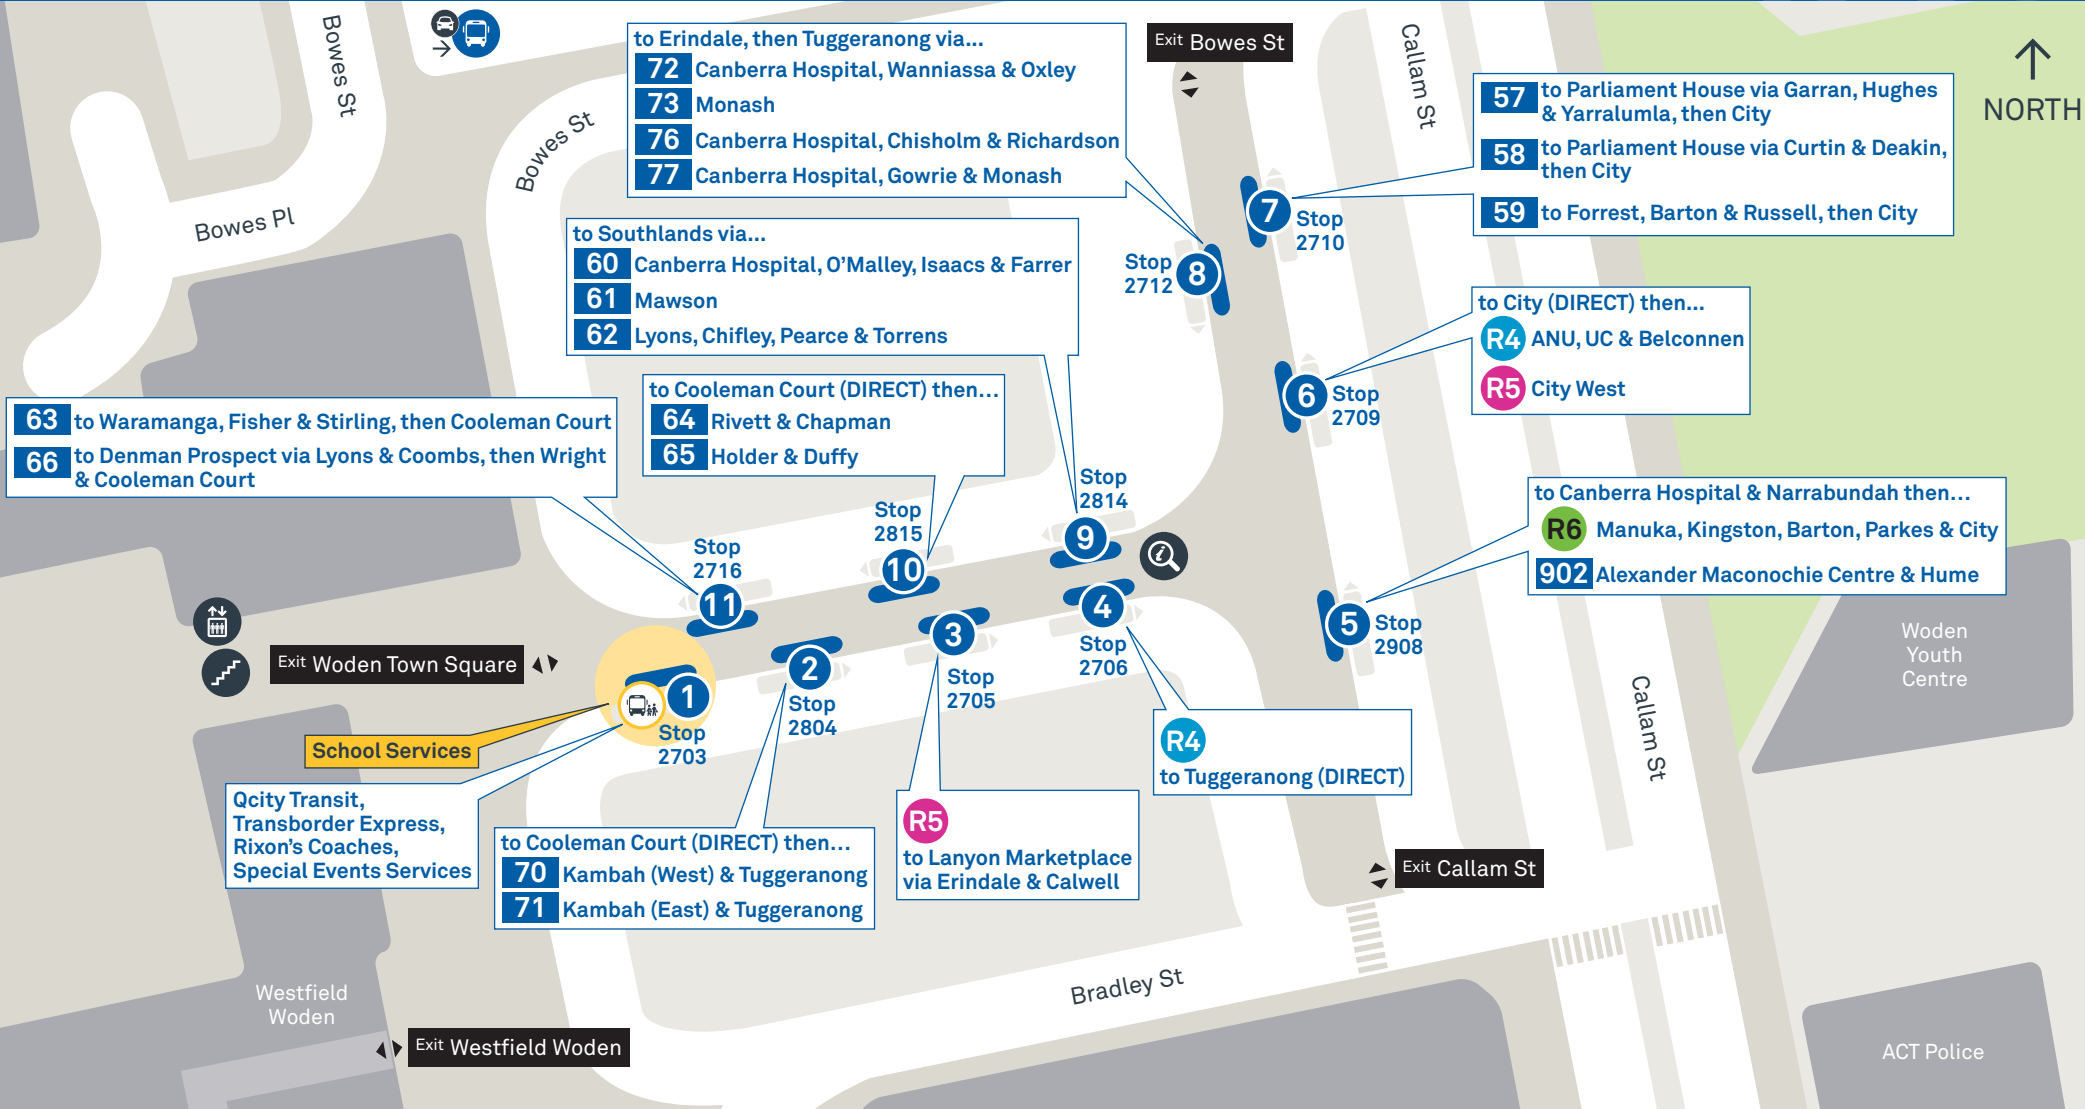

Woden Interchange - Departure platforms

Transport Canberra Network Update

- 3** Bus platform number
- 57** Route number
- Park and Ride
- Lift
- School service platform
- R4** RAPID route number
- Information display
- Stairs