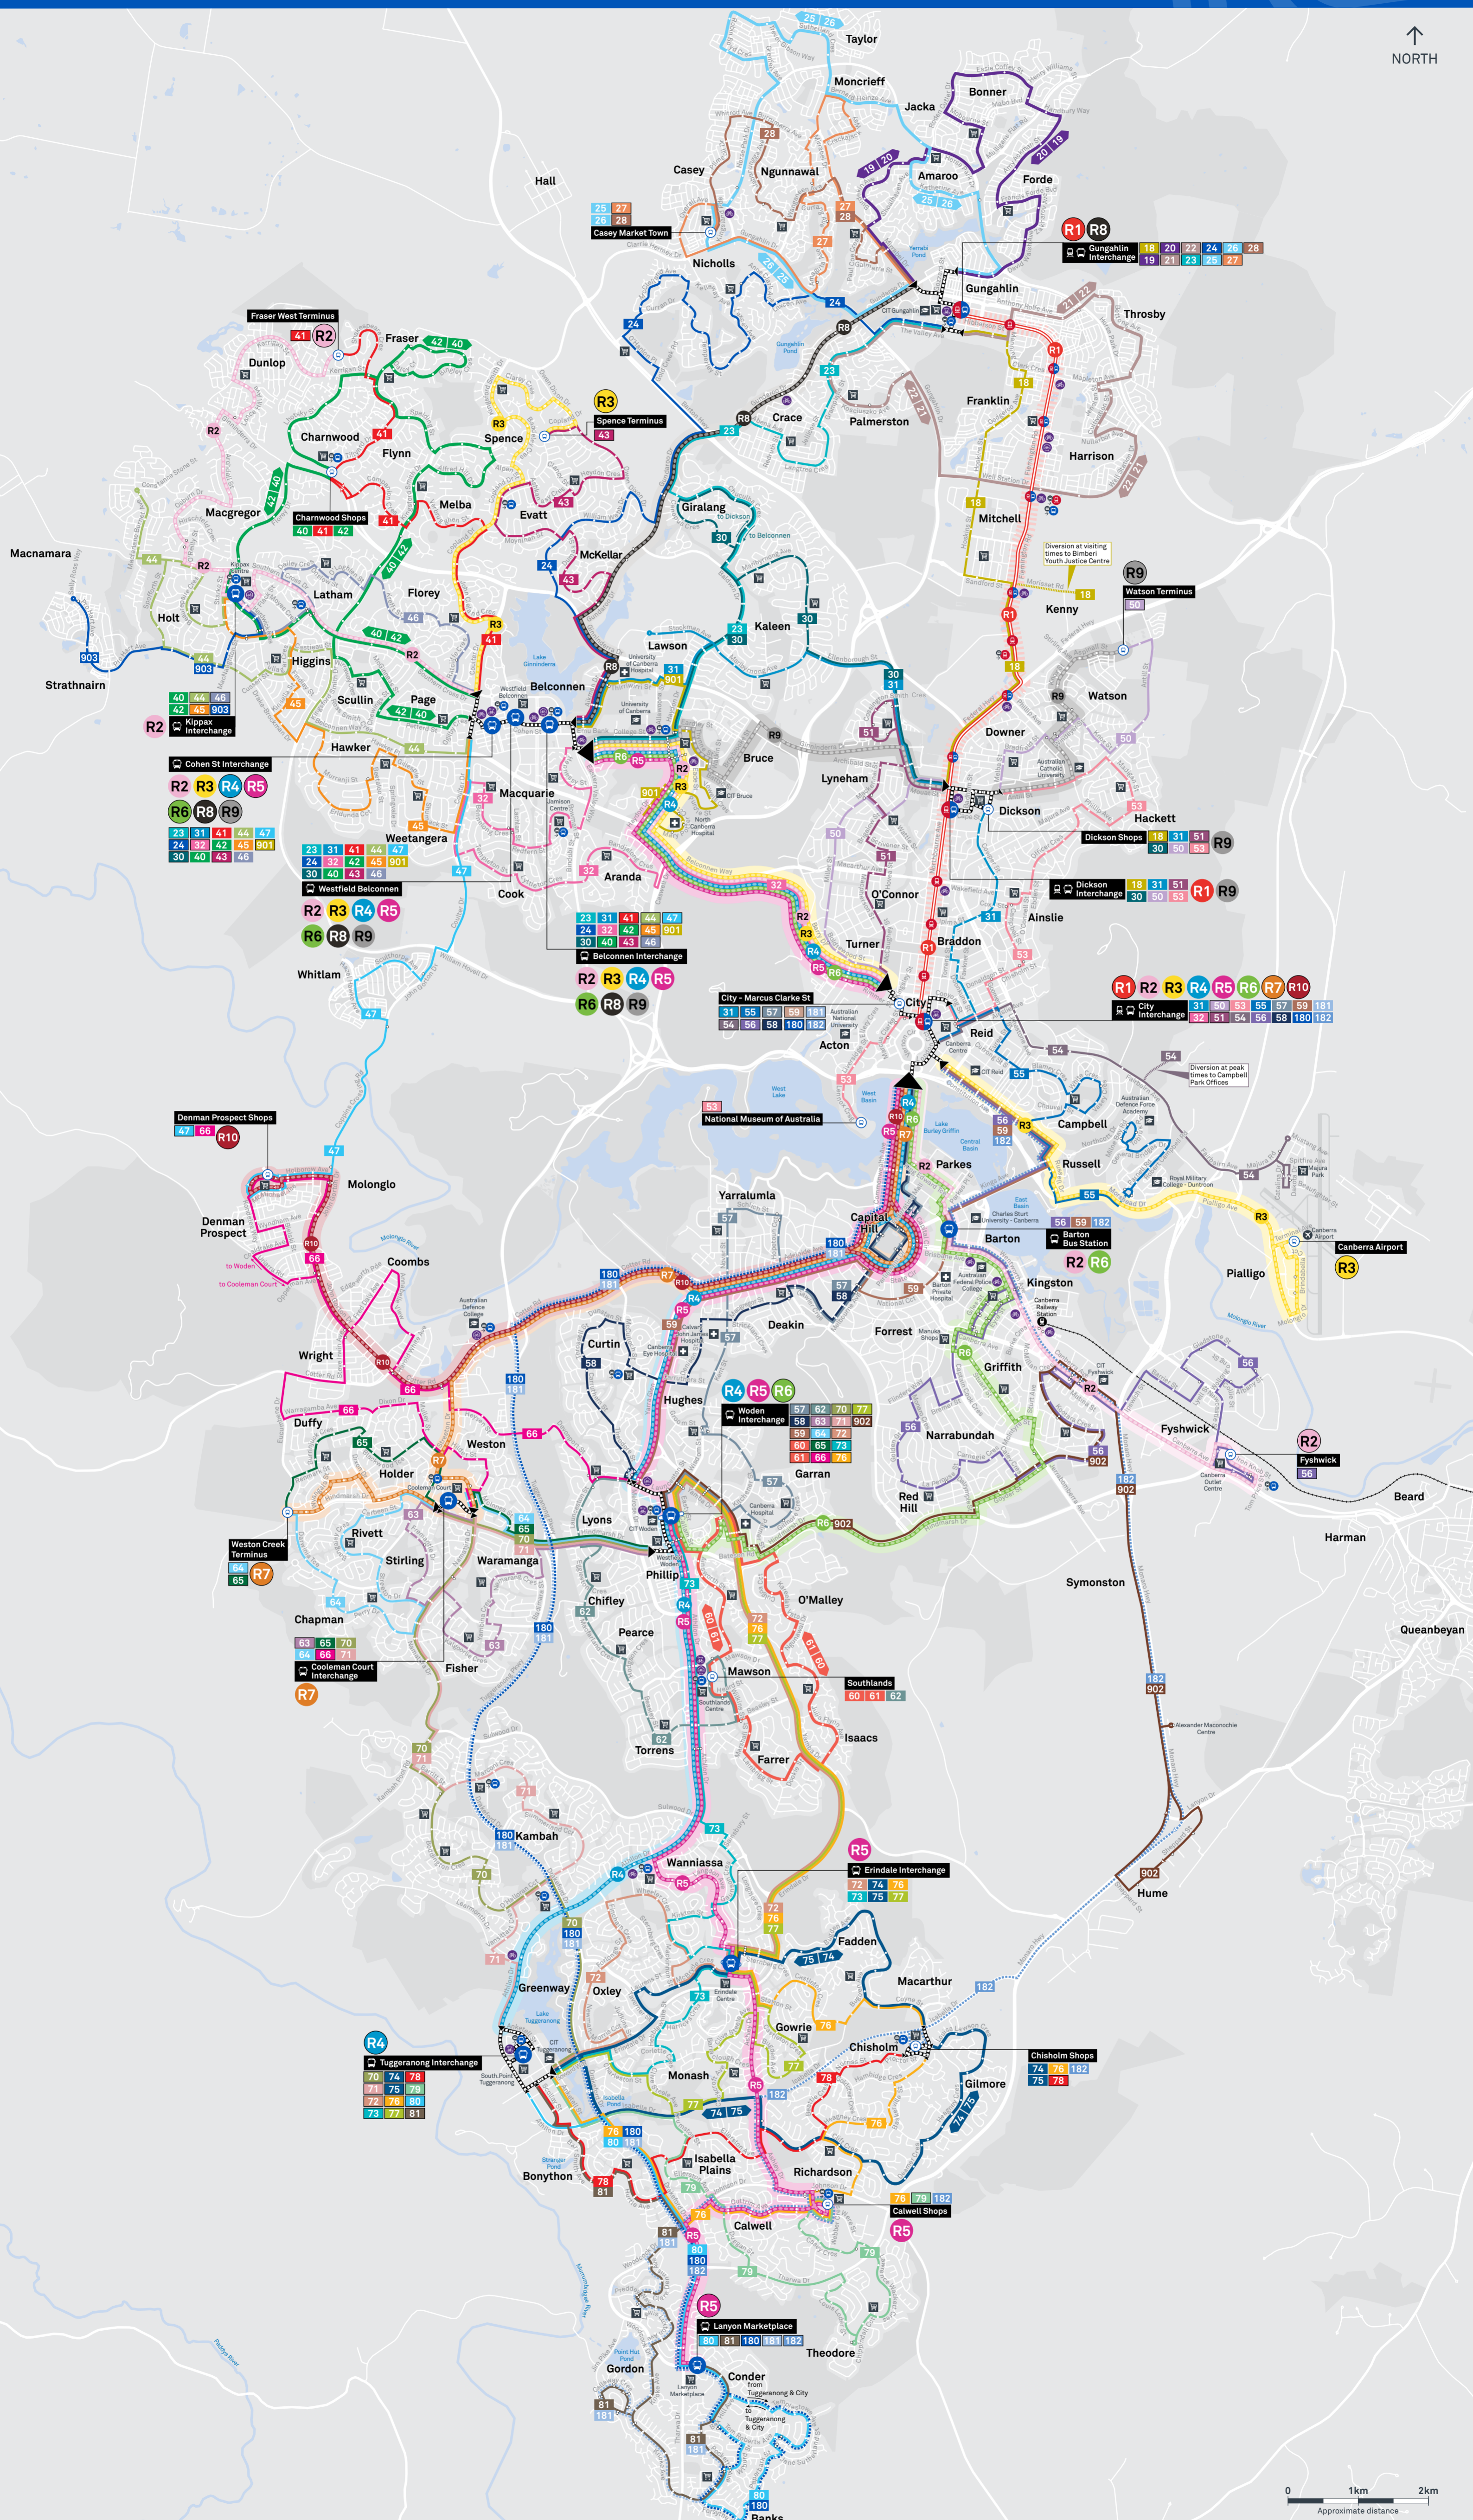

Transport Canberra Network Map

Effective 20 July 2026

0 1km 2km
Approximate distance

- Light rail
- RAPID bus route
- Bus route diversions
- Bus station
- Mode interchange
- Route terminus
- Educational institution
- Hospital
- Bicycle lockers
- Park and Ride
- Light rail stop
- Local bus route
- Peak bus route
- Bus terminus
- R2 Route number
- Common route
- Shopping centre
- Bicycle rails
- Bicycle cage
- Bus stop / this side only