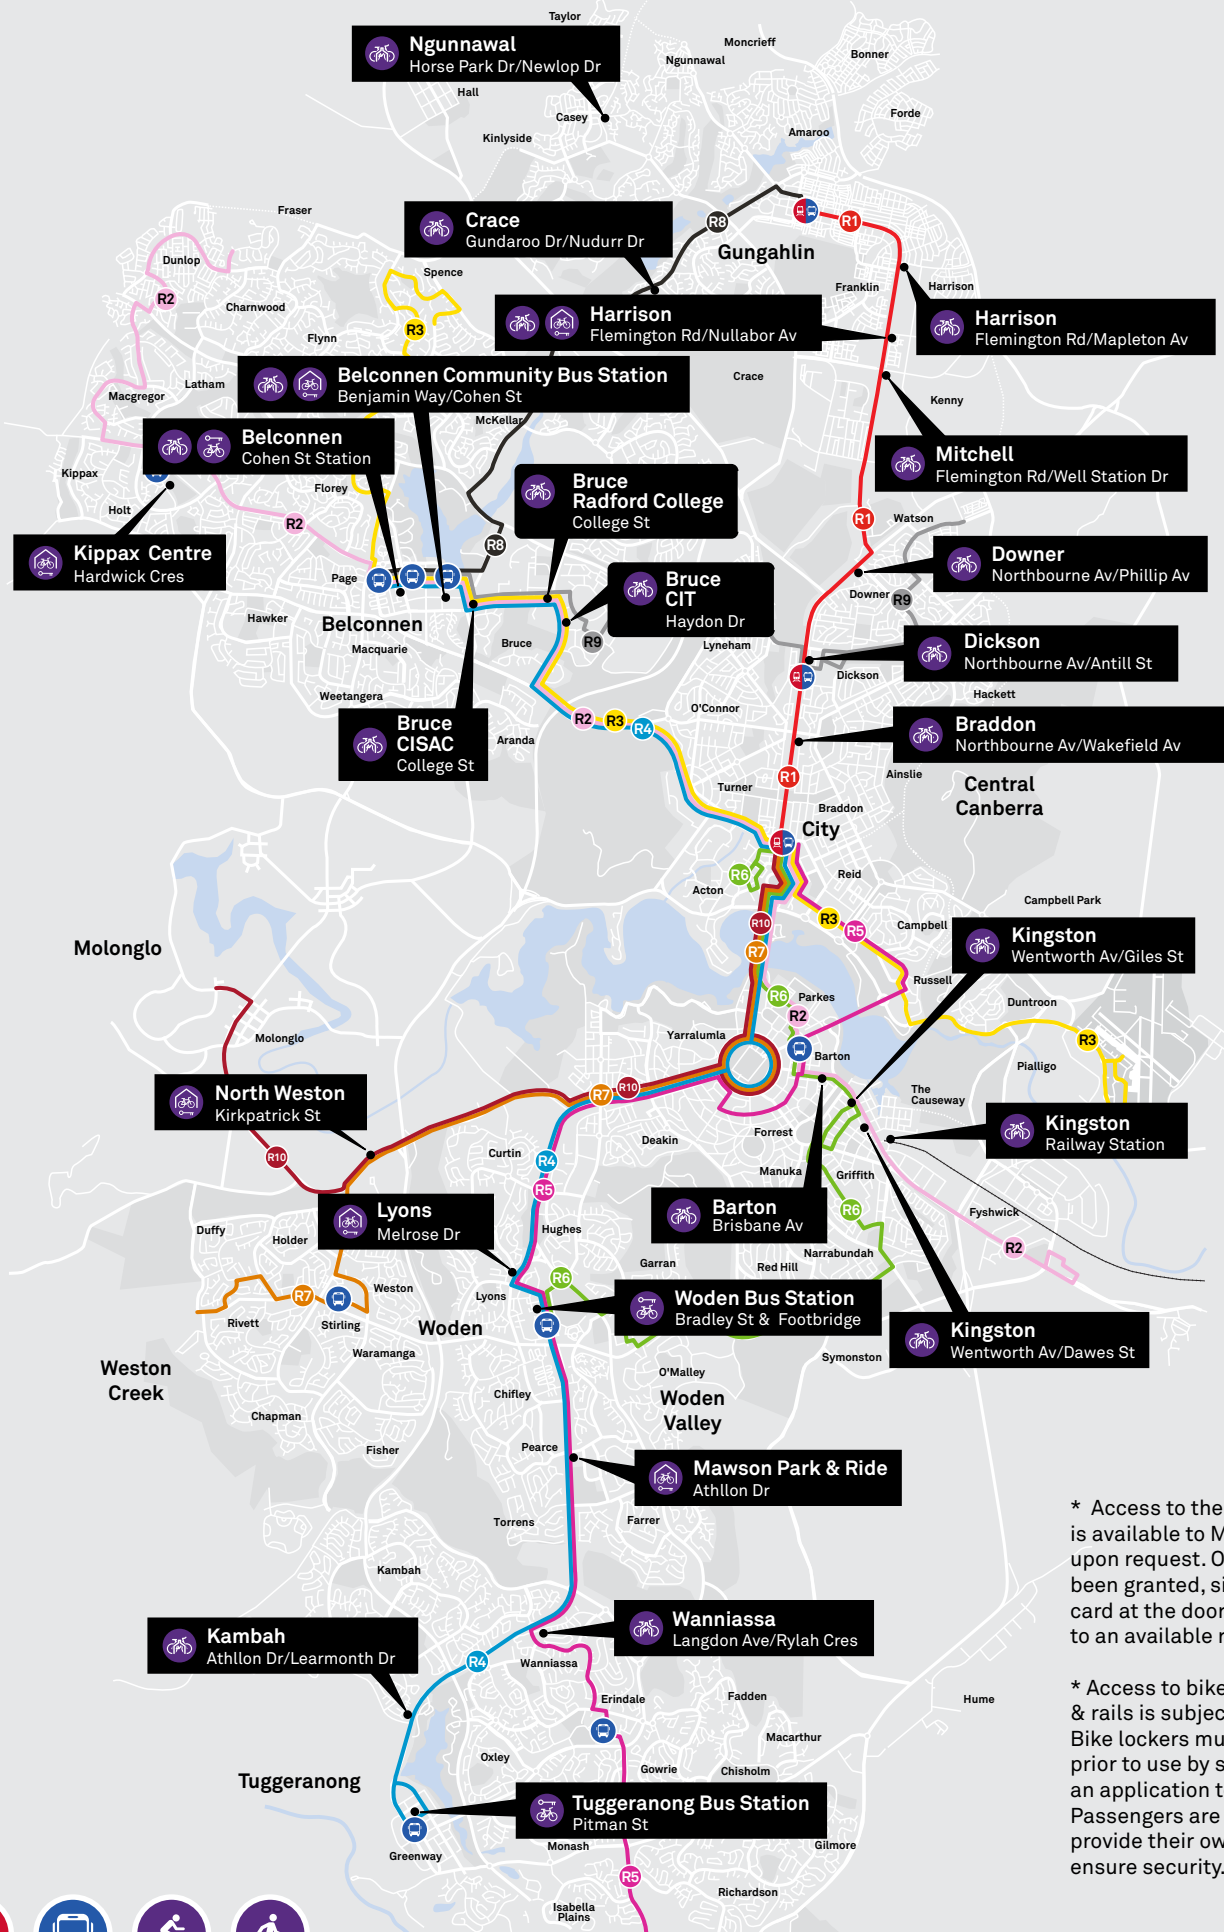

# Bike and Ride Map

Bike Rail

Bike Locker

Bike Cage

\* Access to the secure bike cages is available to MyWay card holders upon request. Once access has been granted, simply swipe your card at the door and fix your bike to an available rack inside.

CANBERRA IS BETTER CONNECTED

transport.act.gov.au

ACT Government

Transport Canberra