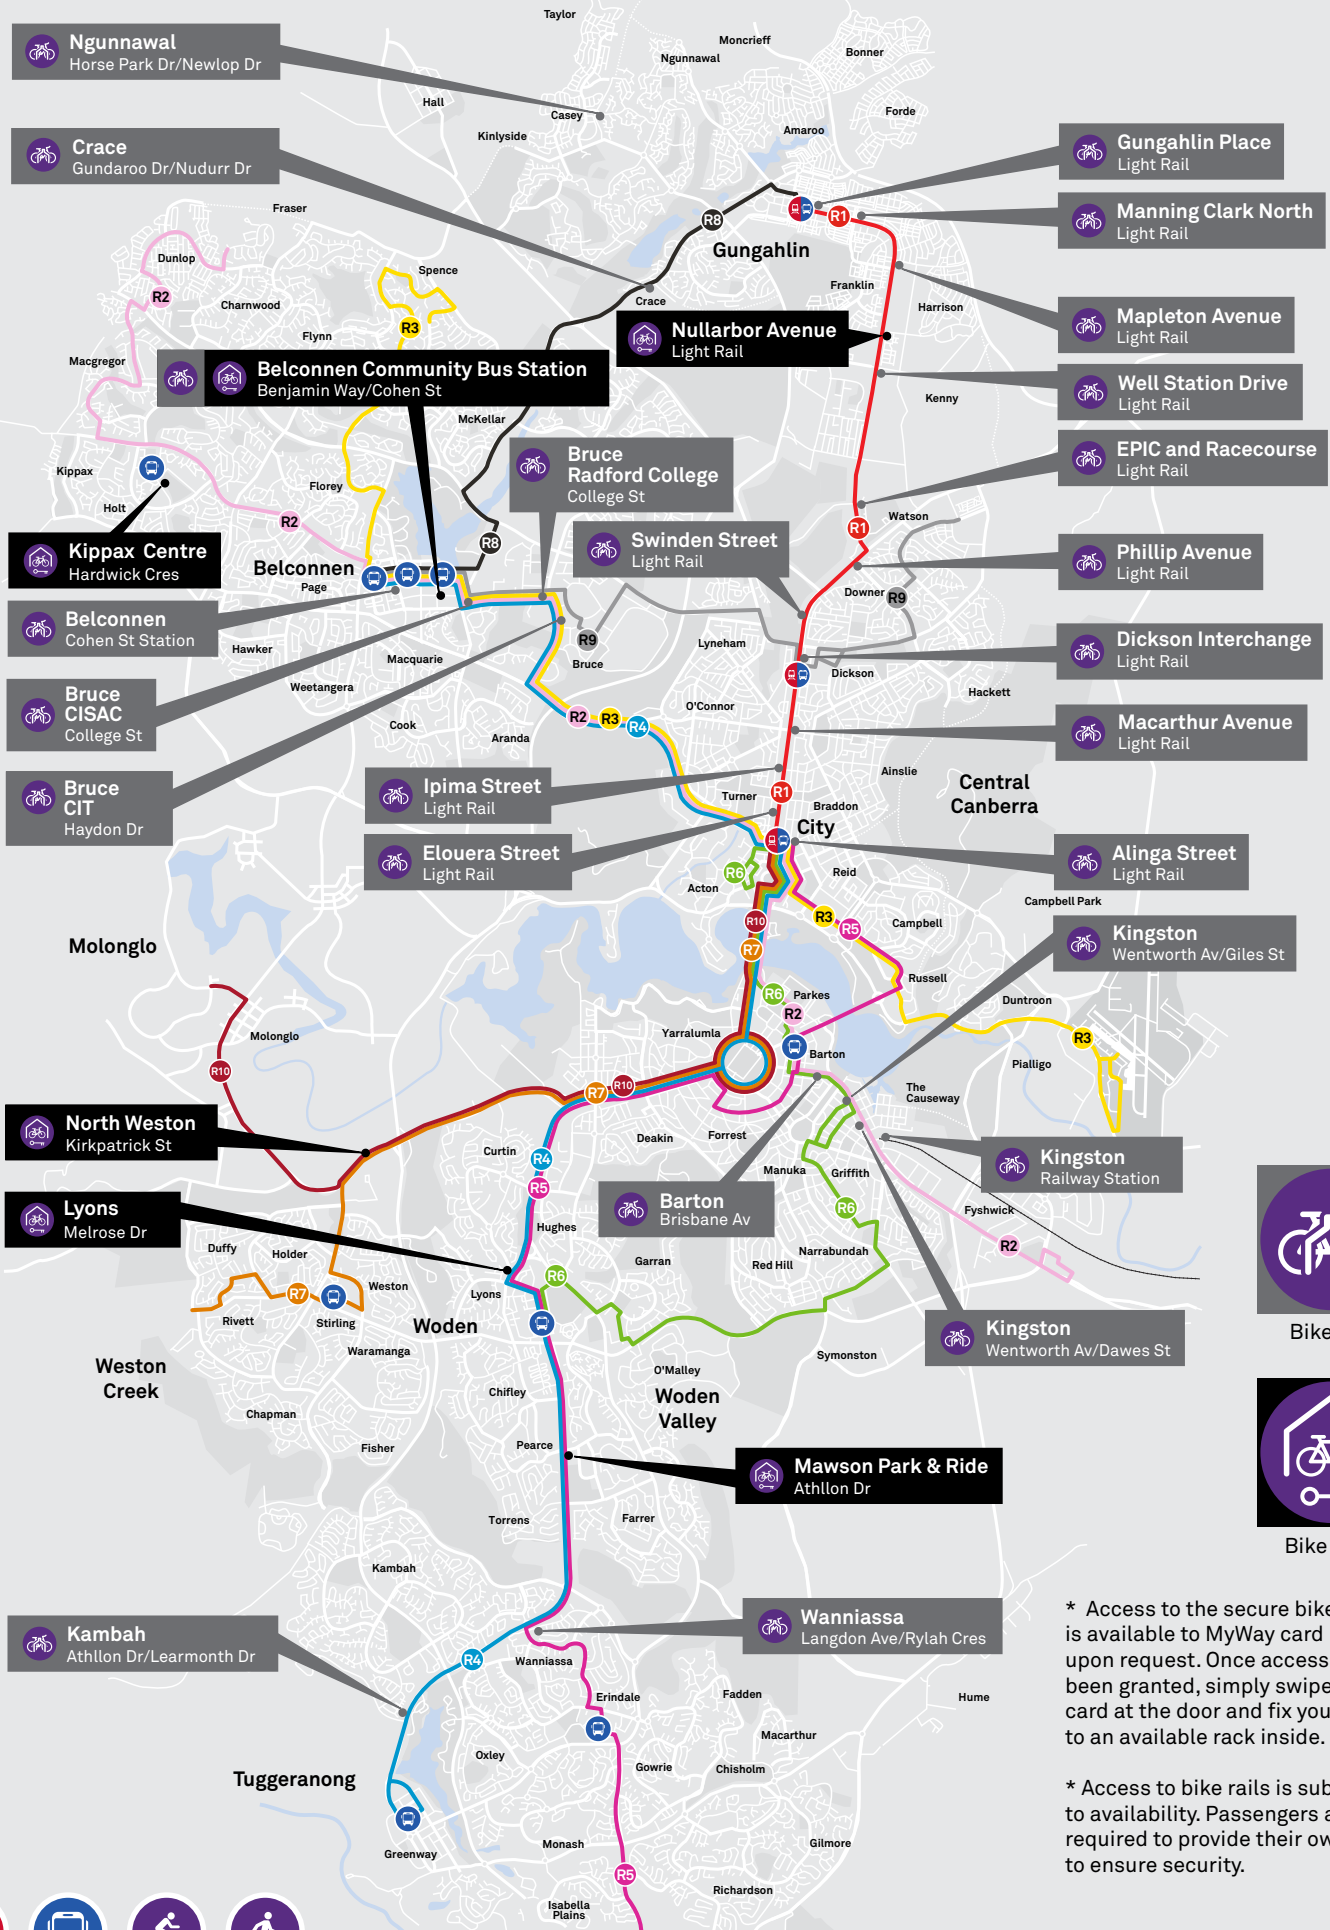

Bike and Ride Map

Bike Rail

Bike Cage

* Access to the secure bike cages is available to MyWay card holders upon request. Once access has been granted, simply swipe your card at the door and fix your bike to an available rack inside.

* Access to bike rails is subject to availability. Passengers are required to provide their own lock to ensure security.

CANBERRA IS BETTER CONNECTED

transport.act.gov.au

ACT Government

Transport Canberra