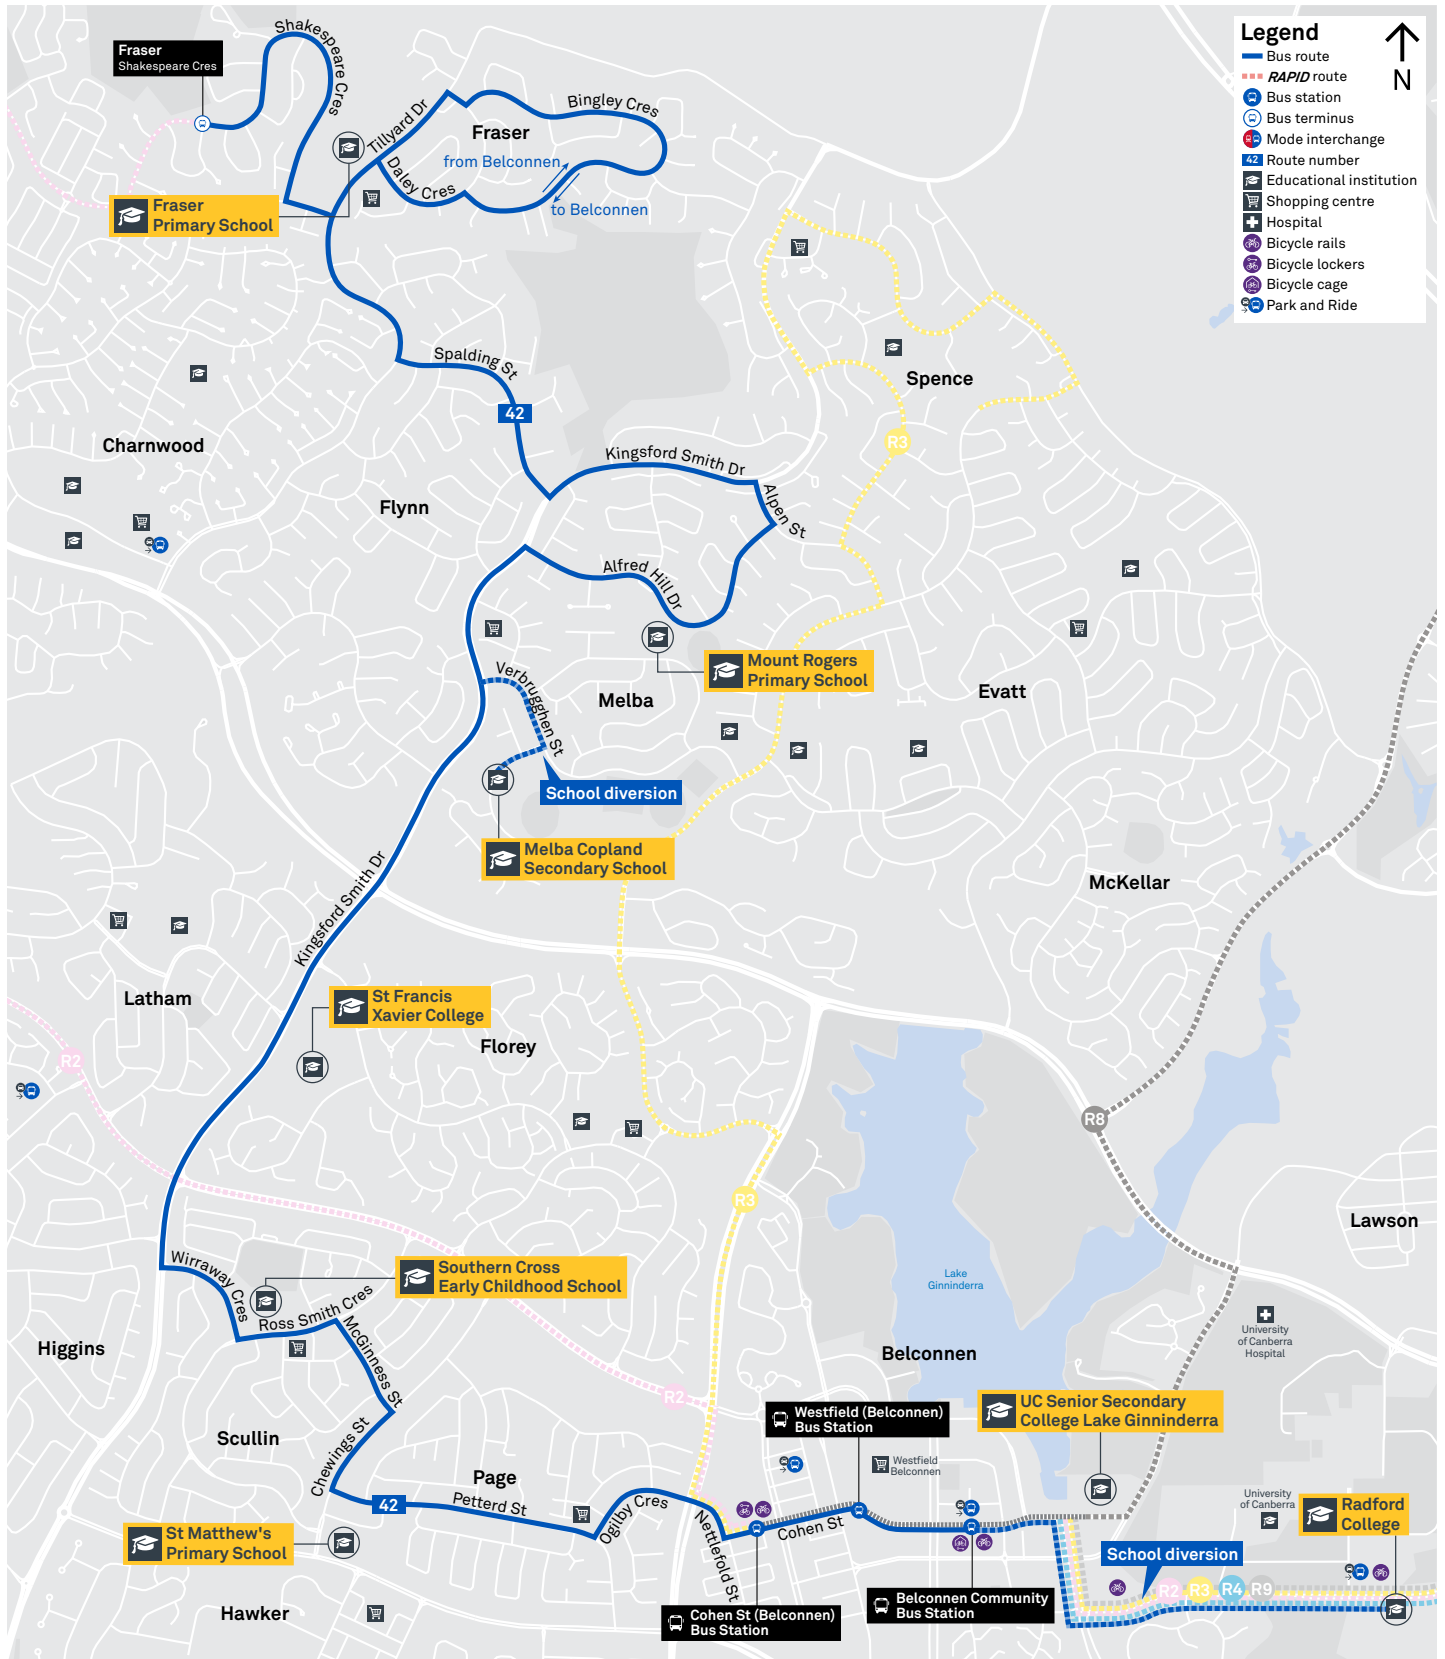

ROUTE 42

Legend

- Bus route
- RAPID route
- Bus station
- Bus terminus
- Mode interchange
- Route number
- Educational institution
- Shopping centre
- Hospital
- Bicycle rails
- Bicycle lockers
- Bicycle cage
- Park and Ride

TG18556

CANBERRA IS BETTER CONNECTED

transport.act.gov.au