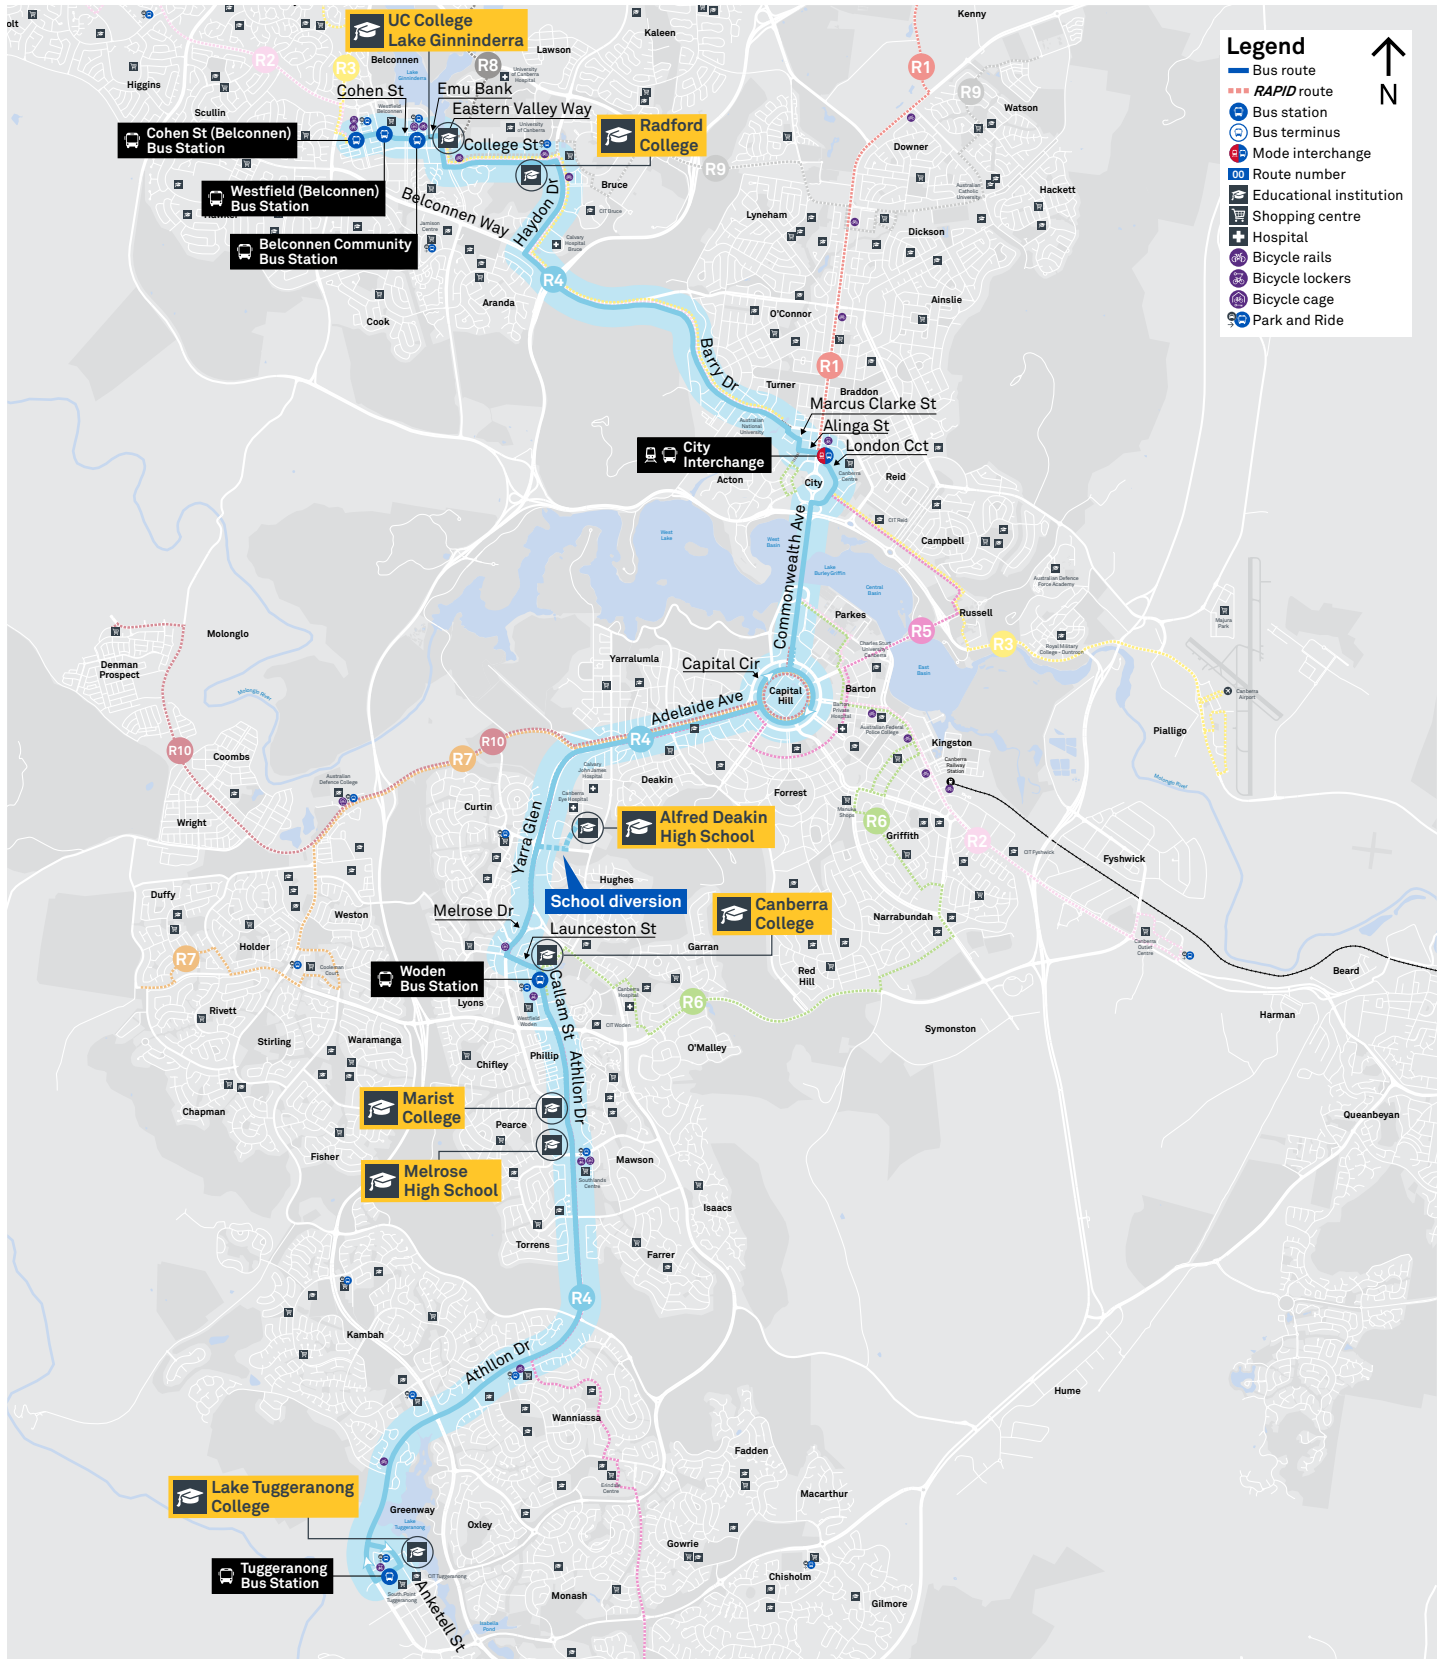

ROUTE R4

- Legend**
- Bus route
 - RAPID route
 - Bus station
 - Bus terminus
 - Mode interchange
 - Route number
 - Educational institution
 - Shopping centre
 - Hospital
 - Bicycle rails
 - Bicycle lockers
 - Bicycle cage
 - Park and Ride

TG18556

CANBERRA IS BETTER CONNECTED

transport.act.gov.au