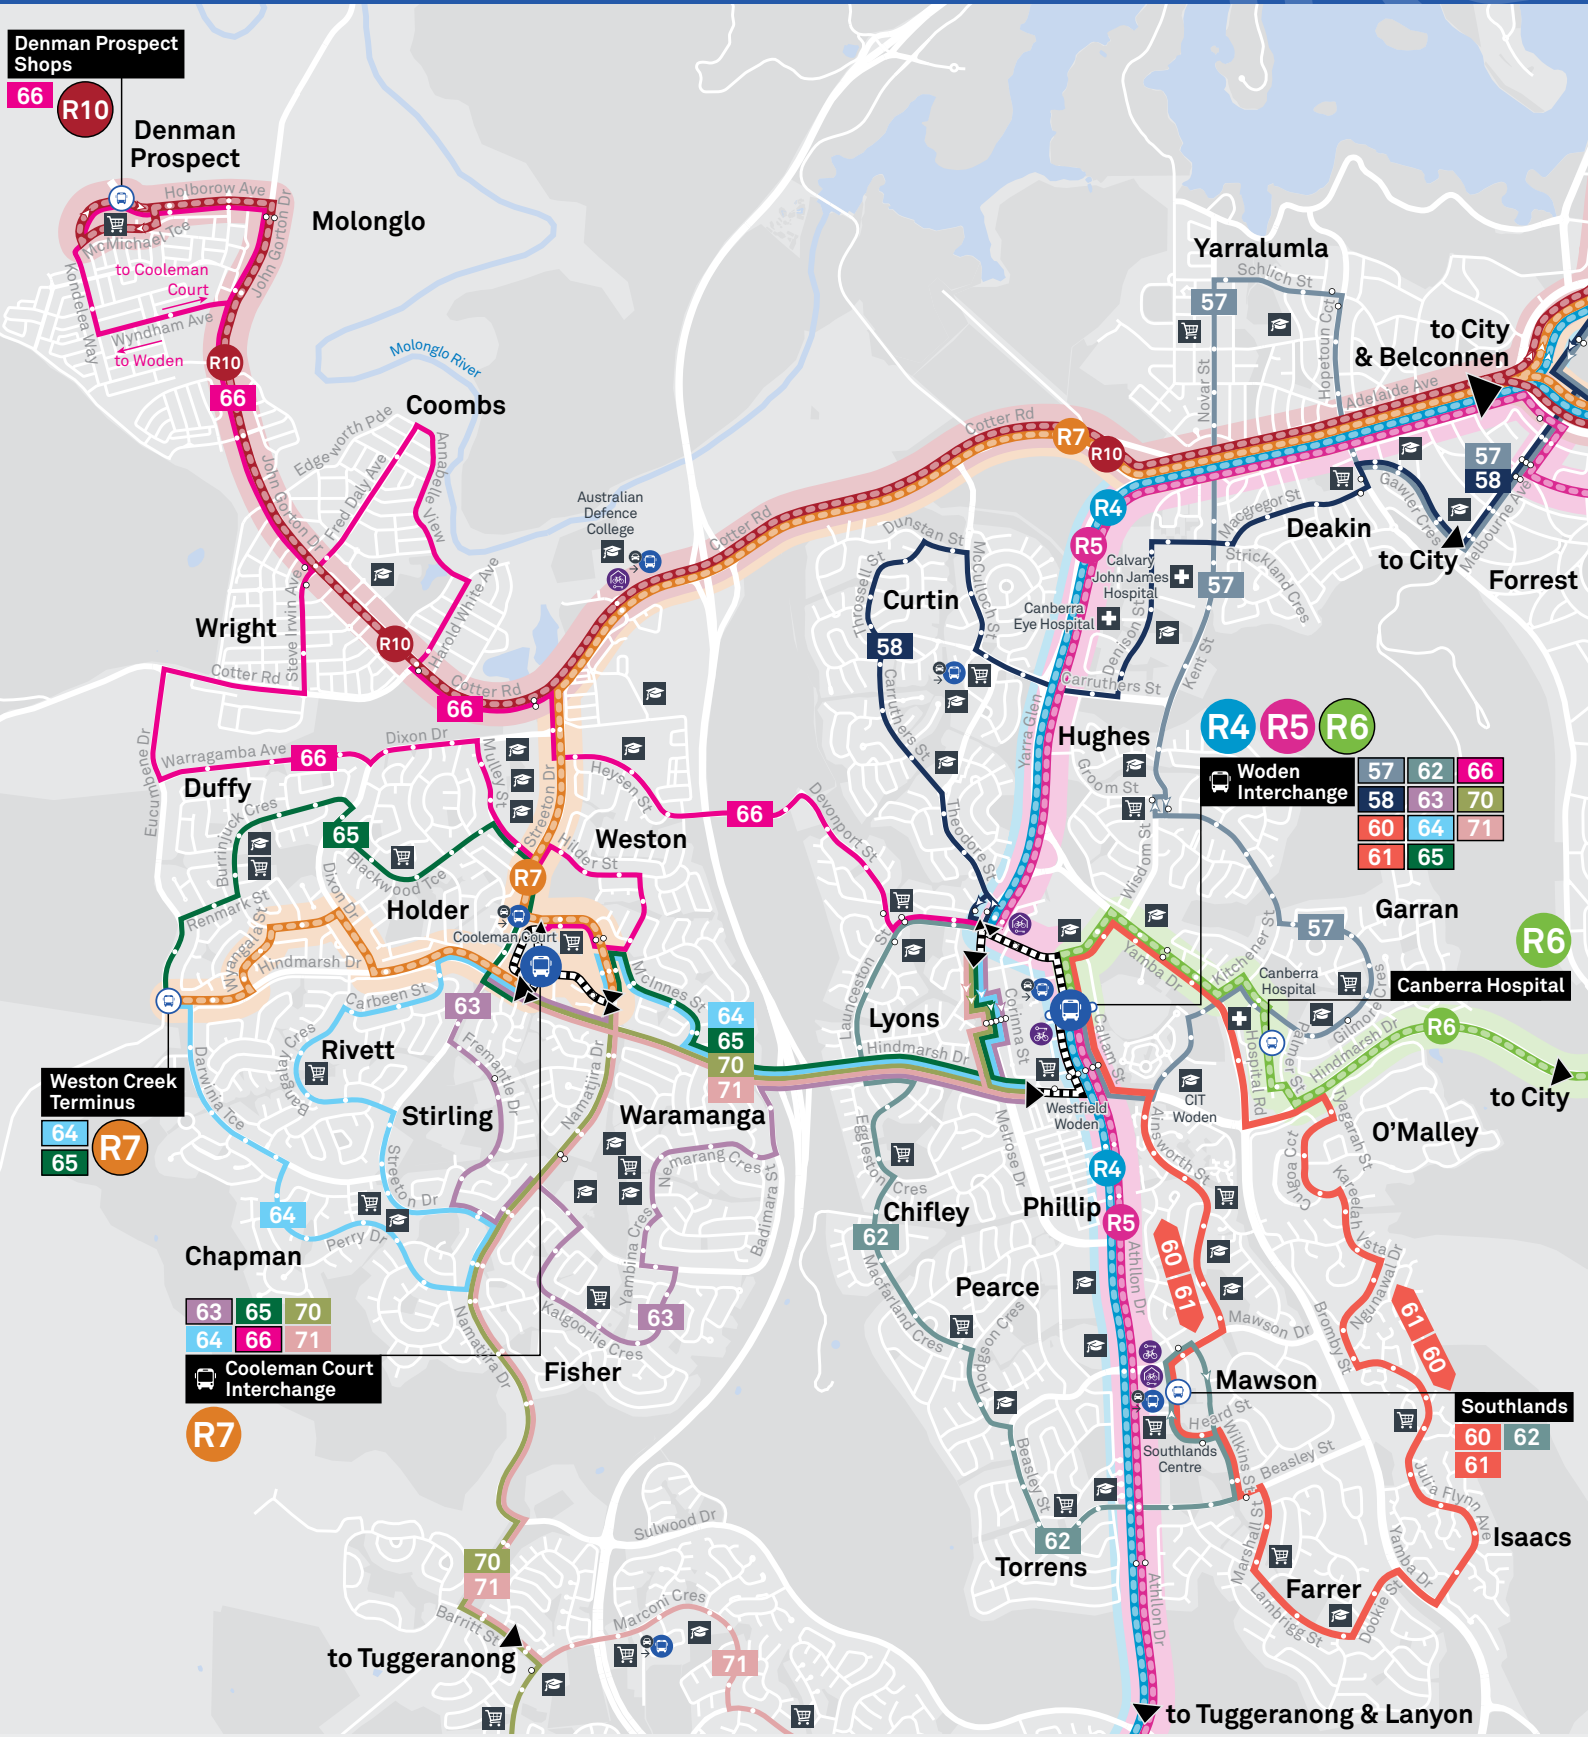

# Woden, Weston Creek & Molonglo Region Map

- Light Rail
- Light Rail Stop
- RAPID Bus Route
- Local Bus Route
- Bus Route Diversions
- Peak Bus Route
- Bus Station
- Bus Terminus
- Mode Interchange
- Route Number
- Route Terminus
- Common Route
- Educational Institution
- Shopping Centre
- Hospital
- Bicycle Rails
- Bicycle Lockers
- Bicycle Cage
- Park and Ride
- Bus Stop / this side only

CANBERRA IS BETTER CONNECTED

transport.act.gov.au

ACT Government

Transport Canberra

TG18590