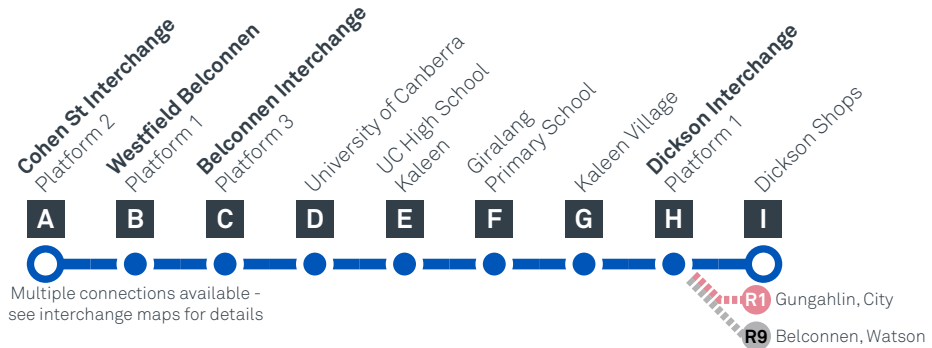

Explanations

- H** Operates School Holidays Only
- K** Operates School Days Only and travels via St Michaels Primary School and Kaleen Primary School
- S** Operates School Days Only

BELCONNEN TO DICKSON

via Giralang and Kaleen

Effective 12 July 2021

SATURDAY

AM	30	6:03	6:05	6:07	6:11	6:16	6:19	6:25	6:35	6:40
	30	7:03	7:05	7:07	7:11	7:16	7:19	7:25	7:35	7:40
	30	8:03	8:05	8:07	8:11	8:16	8:19	8:25	8:35	8:40
	30	9:03	9:05	9:07	9:12	9:18	9:21	9:27	9:37	9:42
	30	10:03	10:05	10:07	10:12	10:18	10:21	10:27	10:37	10:42
	30	11:02	11:04	11:06	11:11	11:17	11:20	11:26	11:36	11:41
PM	30	1:02	1:04	1:06	1:11	1:17	1:20	1:26	1:36	1:41
	30	3:02	3:04	3:06	3:11	3:17	3:20	3:26	3:36	3:41
	30	5:02	5:04	5:06	5:11	5:17	5:20	5:25	5:35	5:40
	30	7:02	7:04	7:06	7:11	7:17	7:20	7:25	7:35	7:40
	30	9:02	9:04	9:06	9:10	9:15	9:18	9:23	9:32	9:37
	30	11:02	11:04	11:06	11:10	11:15	11:18	11:23	11:32	11:37

Explanations

- H** Operates School Holidays Only
- K** Operates School Days Only and travels via St Michaels Primary School and Kaleen Primary School
- S** Operates School Days Only

DICKSON TO BELCONNEN

BELCONNEN TO DICKSON via Giralang and Kaleen

Effective 18 July 2020

ROUTE MAP

- Bus route
- Bus interchange
- Mode interchange
- Educational institution
- Hospital
- Bicycle lockers
- Bicycle rails
- Bicycle cage
- Park and Ride
- R1 RAPID** route
- Bus terminus
- 30** Route number
- Shopping centre
- Bicycle rails
- Bicycle cage
- Bus stop / this side only