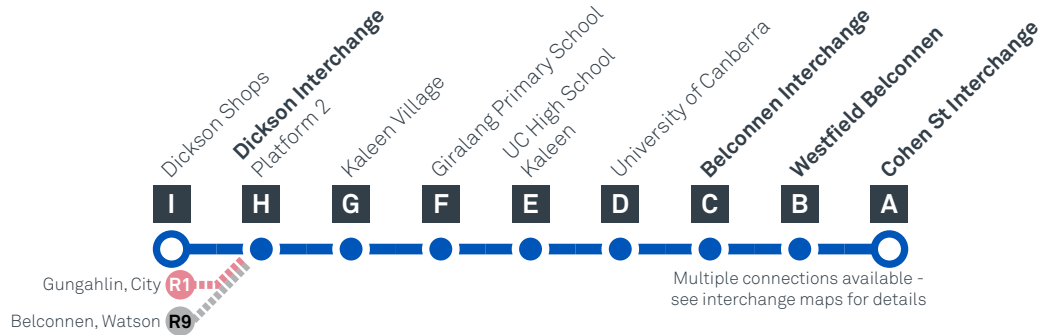

DICKSON TO BELCONNEN

via Kaleen and Giralang

Effective 12 July 2021

SATURDAY

AM	30	6:22	6:26	6:37	6:43	6:46	6:52	6:56	6:58	7:03
	30	7:22	7:26	7:37	7:43	7:46	7:52	7:56	7:58	8:03
	30	8:22	8:26	8:37	8:43	8:46	8:52	8:56	8:58	9:03
	30	9:22	9:26	9:37	9:43	9:46	9:54	9:59	10:01	10:06
	30	10:22	10:26	10:37	10:43	10:46	10:54	10:59	11:01	11:06
	30	11:22	11:26	11:37	11:43	11:46	11:54	11:59	12:01	12:06
PM	30	12:22	12:26	12:37	12:43	12:46	12:54	12:59	1:01	1:06
	30	2:22	2:26	2:37	2:43	2:46	2:54	2:59	3:01	3:06
	30	4:22	4:26	4:37	4:43	4:46	4:54	4:59	5:01	5:06
	30	6:22	6:26	6:37	6:43	6:46	6:53	6:58	7:00	7:05
	30	8:22	8:25	8:35	8:40	8:43	8:49	8:53	8:55	9:00
	30	10:22	10:25	10:35	10:40	10:43	10:49	10:53	10:55	11:00
AM	30	12:22	12:25	12:35	12:40	12:43	12:49	12:53	12:55	1:00

SUNDAY AND PUBLIC HOLIDAYS

AM	30	8:24	8:28	8:39	8:45	8:48	8:54	8:58	9:00	9:05
	30	10:24	10:28	10:39	10:45	10:48	10:56	11:01	11:03	11:08
PM	30	12:24	12:28	12:39	12:45	12:48	12:56	1:01	1:03	1:08
	30	2:24	2:28	2:39	2:45	2:48	2:56	3:01	3:03	3:08
	30	4:24	4:28	4:39	4:45	4:48	4:56	5:01	5:03	5:08
	30	6:24	6:28	6:39	6:45	6:48	6:55	7:00	7:02	7:07
	30	8:24	8:27	8:37	8:42	8:45	8:51	8:55	8:57	9:02