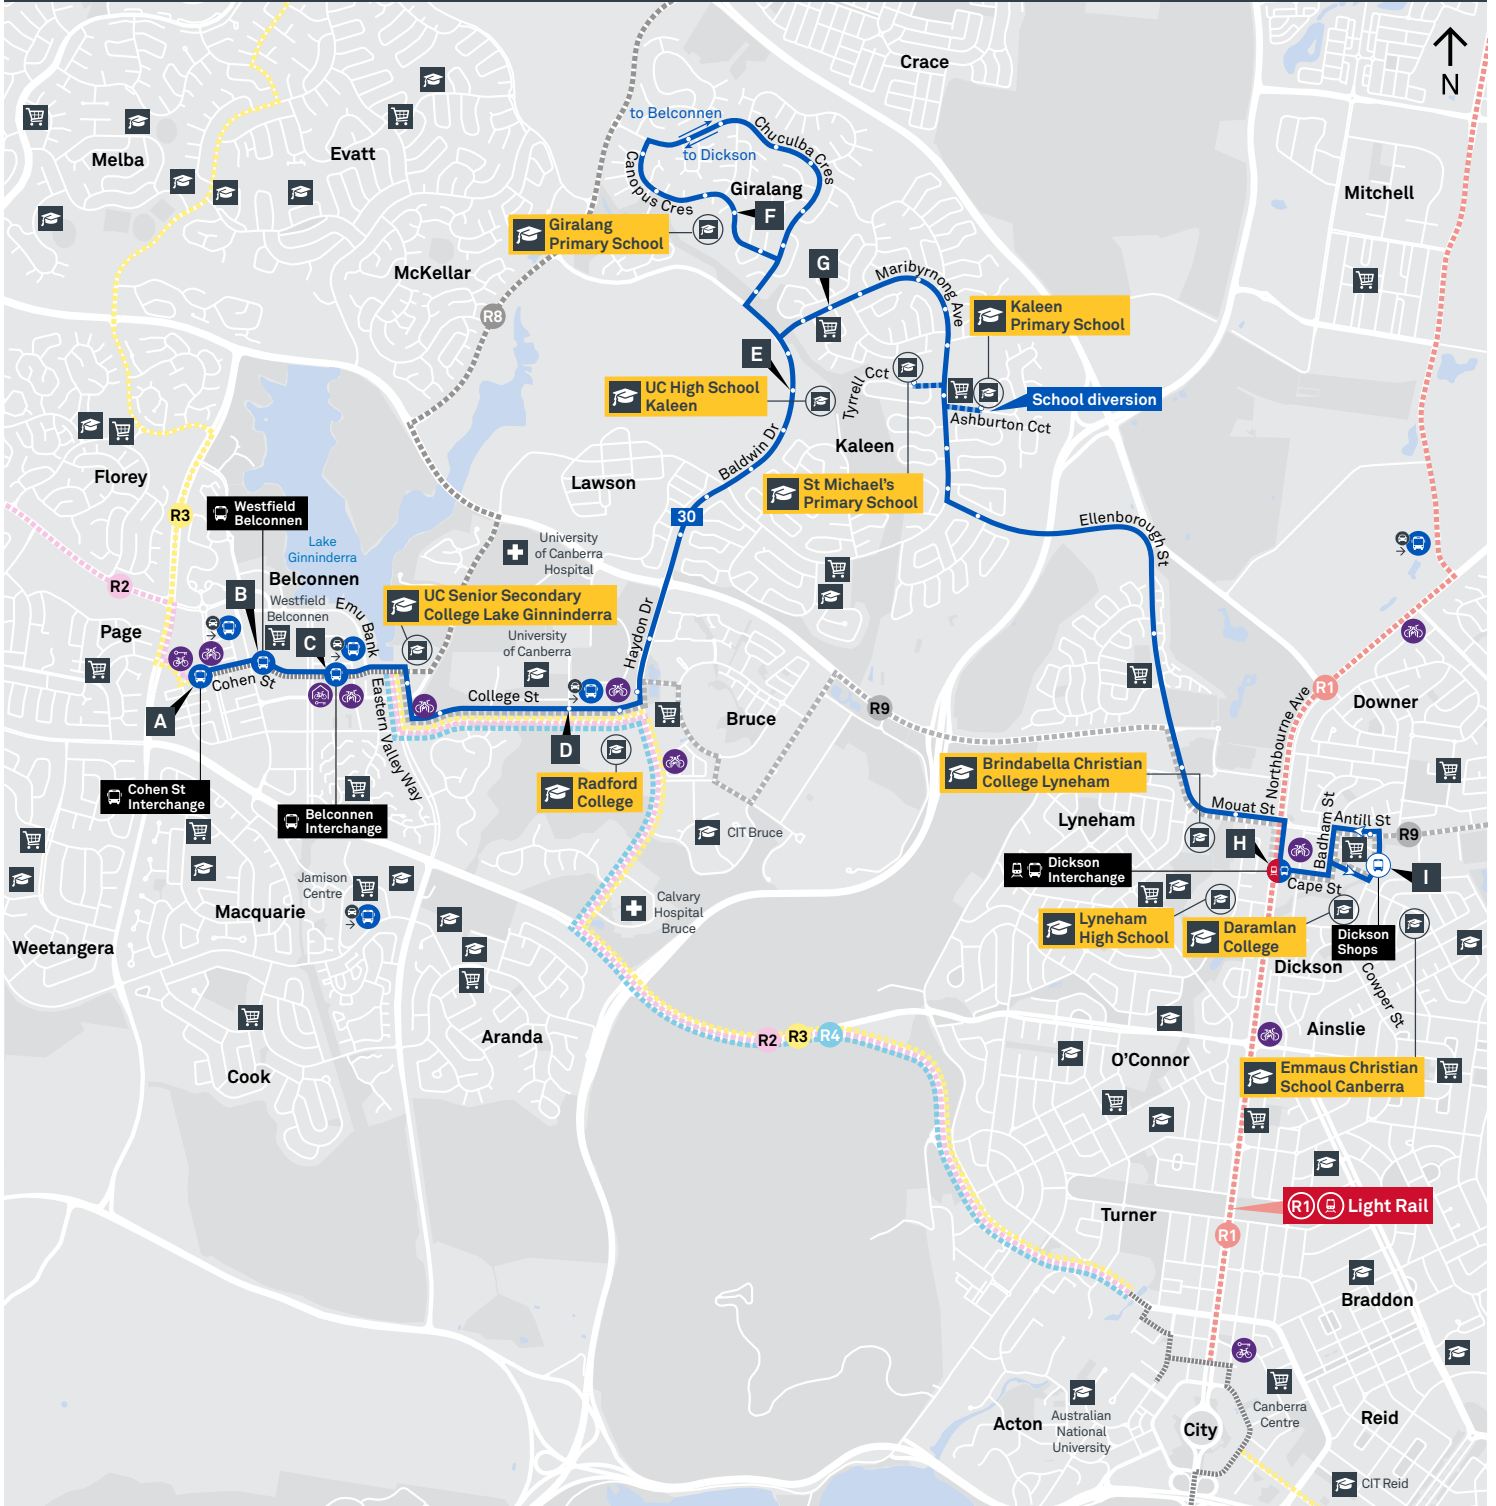

Explanations

- H** Operates School Holidays Only
- K** Operates School Days Only and travels via St Michaels Primary School and Kaleen Primary School
- S** Operates School Days Only

BELCONNEN TO DICKSON

Explanations

- H** Operates School Holidays Only
- K** Operates School Days Only and travels via St Michaels Primary School and Kaleen Primary School
- S** Operates School Days Only

DICKSON TO BELCONNEN

SUNDAY AND PUBLIC HOLIDAYS

AM	30	8:24	8:28	8:39	8:45	8:48	8:54	8:58	9:00	9:05
	30	10:24	10:28	10:39	10:45	10:48	10:56	11:01	11:03	11:08
PM	30	12:24	12:28	12:39	12:45	12:48	12:56	1:01	1:03	1:08
	30	2:24	2:28	2:39	2:45	2:48	2:56	3:01	3:03	3:08
	30	4:24	4:28	4:39	4:45	4:48	4:56	5:01	5:03	5:08
	30	6:24	6:28	6:39	6:45	6:48	6:55	7:00	7:02	7:07
	30	8:24	8:27	8:37	8:42	8:45	8:51	8:55	8:57	9:02

BELCONNEN TO DICKSON via Giralang and Kaleen

Effective 18 July 2020

ROUTE MAP

- Bus route
- Bus interchange
- Mode interchange
- Educational institution
- Hospital
- Bicycle lockers
- Bicycle rails
- Bicycle cage
- Park and Ride
- R1 RAPID** route
- Bus terminus
- 30** Route number
- Shopping centre
- Bicycle rails
- Bicycle cage
- Bus stop / this side only