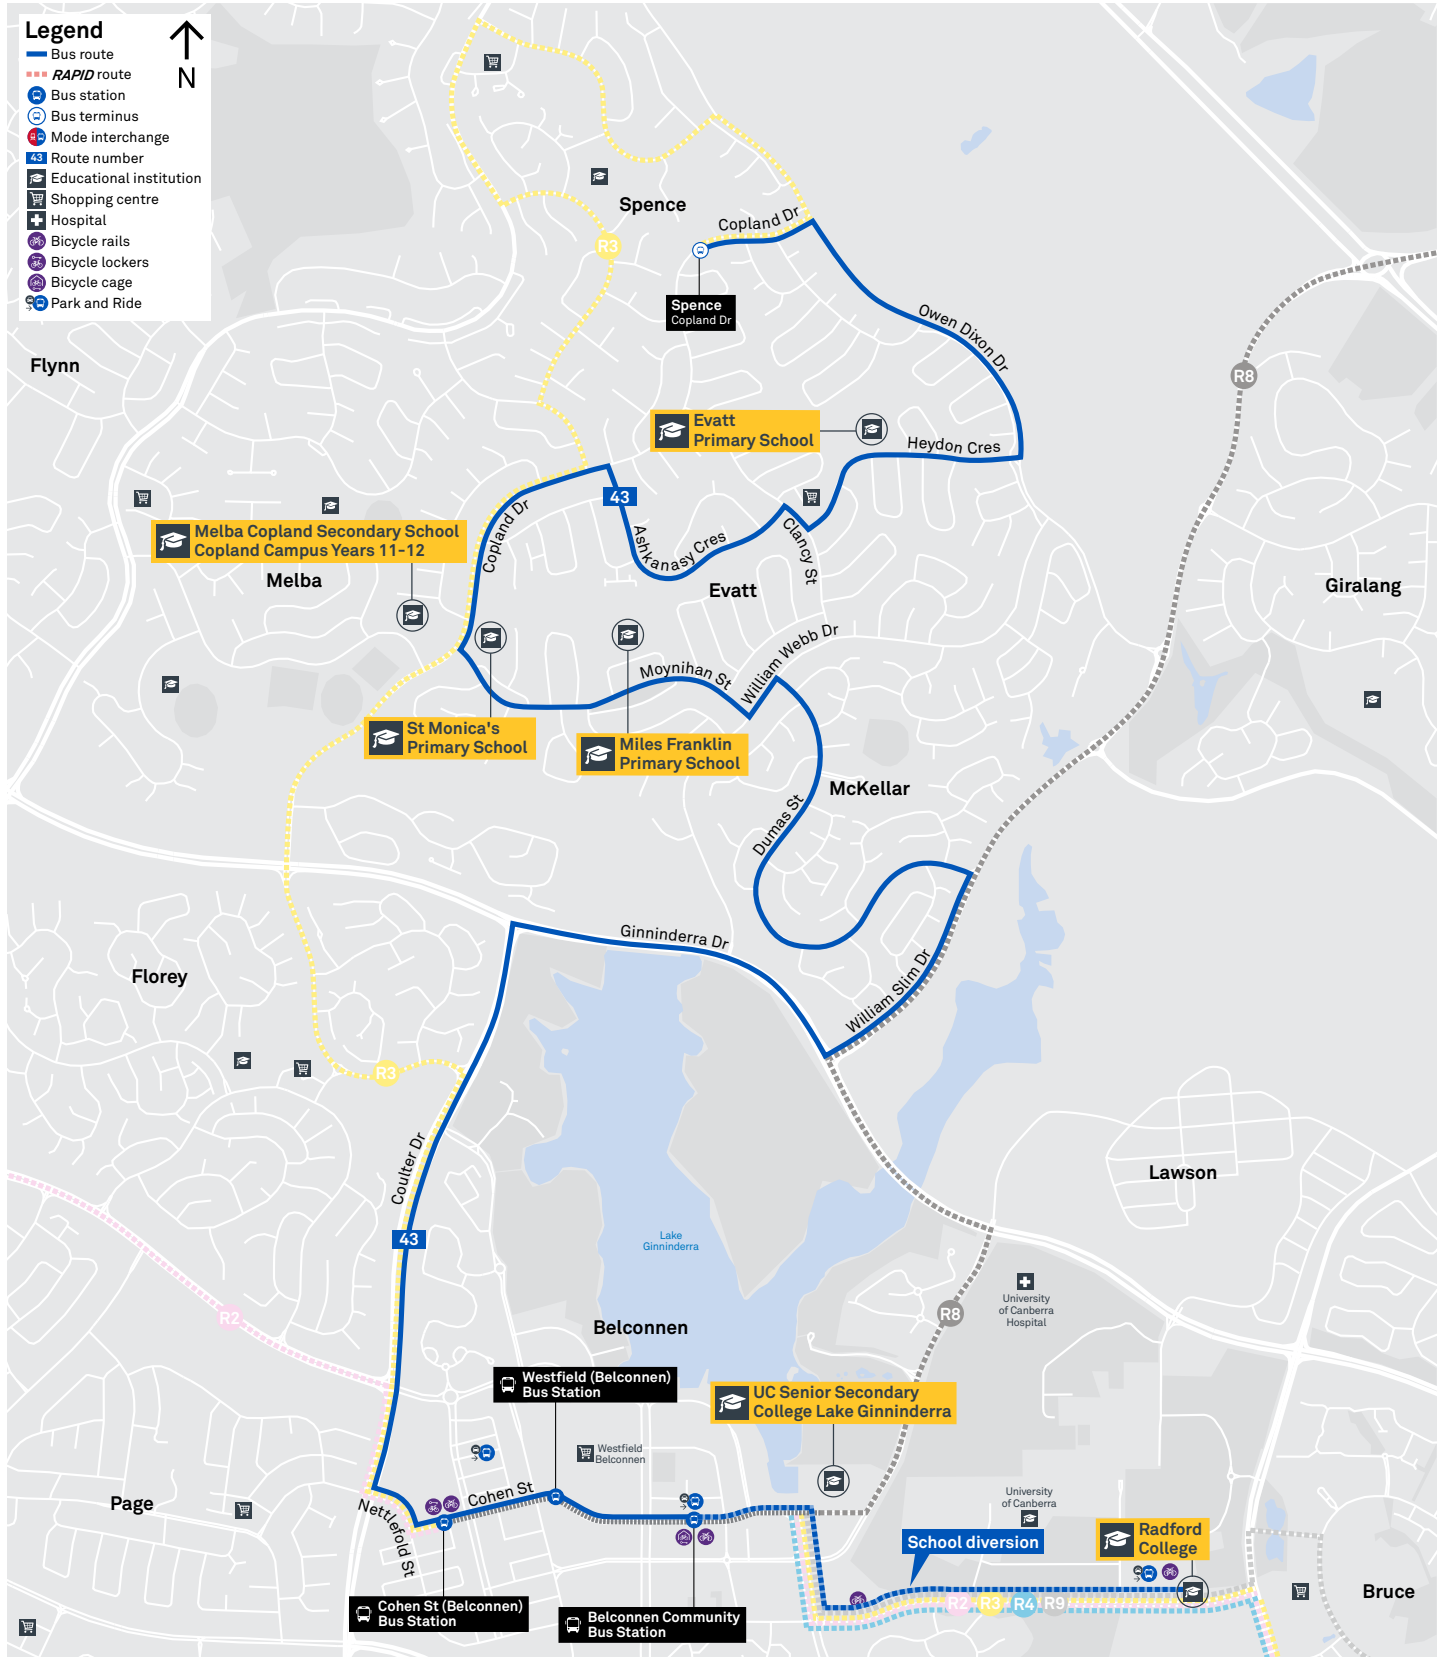

ROUTE 43

- Legend**
- Bus route
 - RAPID route
 - Bus station
 - Bus terminus
 - Mode interchange
 - Route number
 - Educational institution
 - Shopping centre
 - Hospital
 - Bicycle rails
 - Bicycle lockers
 - Bicycle cage
 - Park and Ride

TG18556