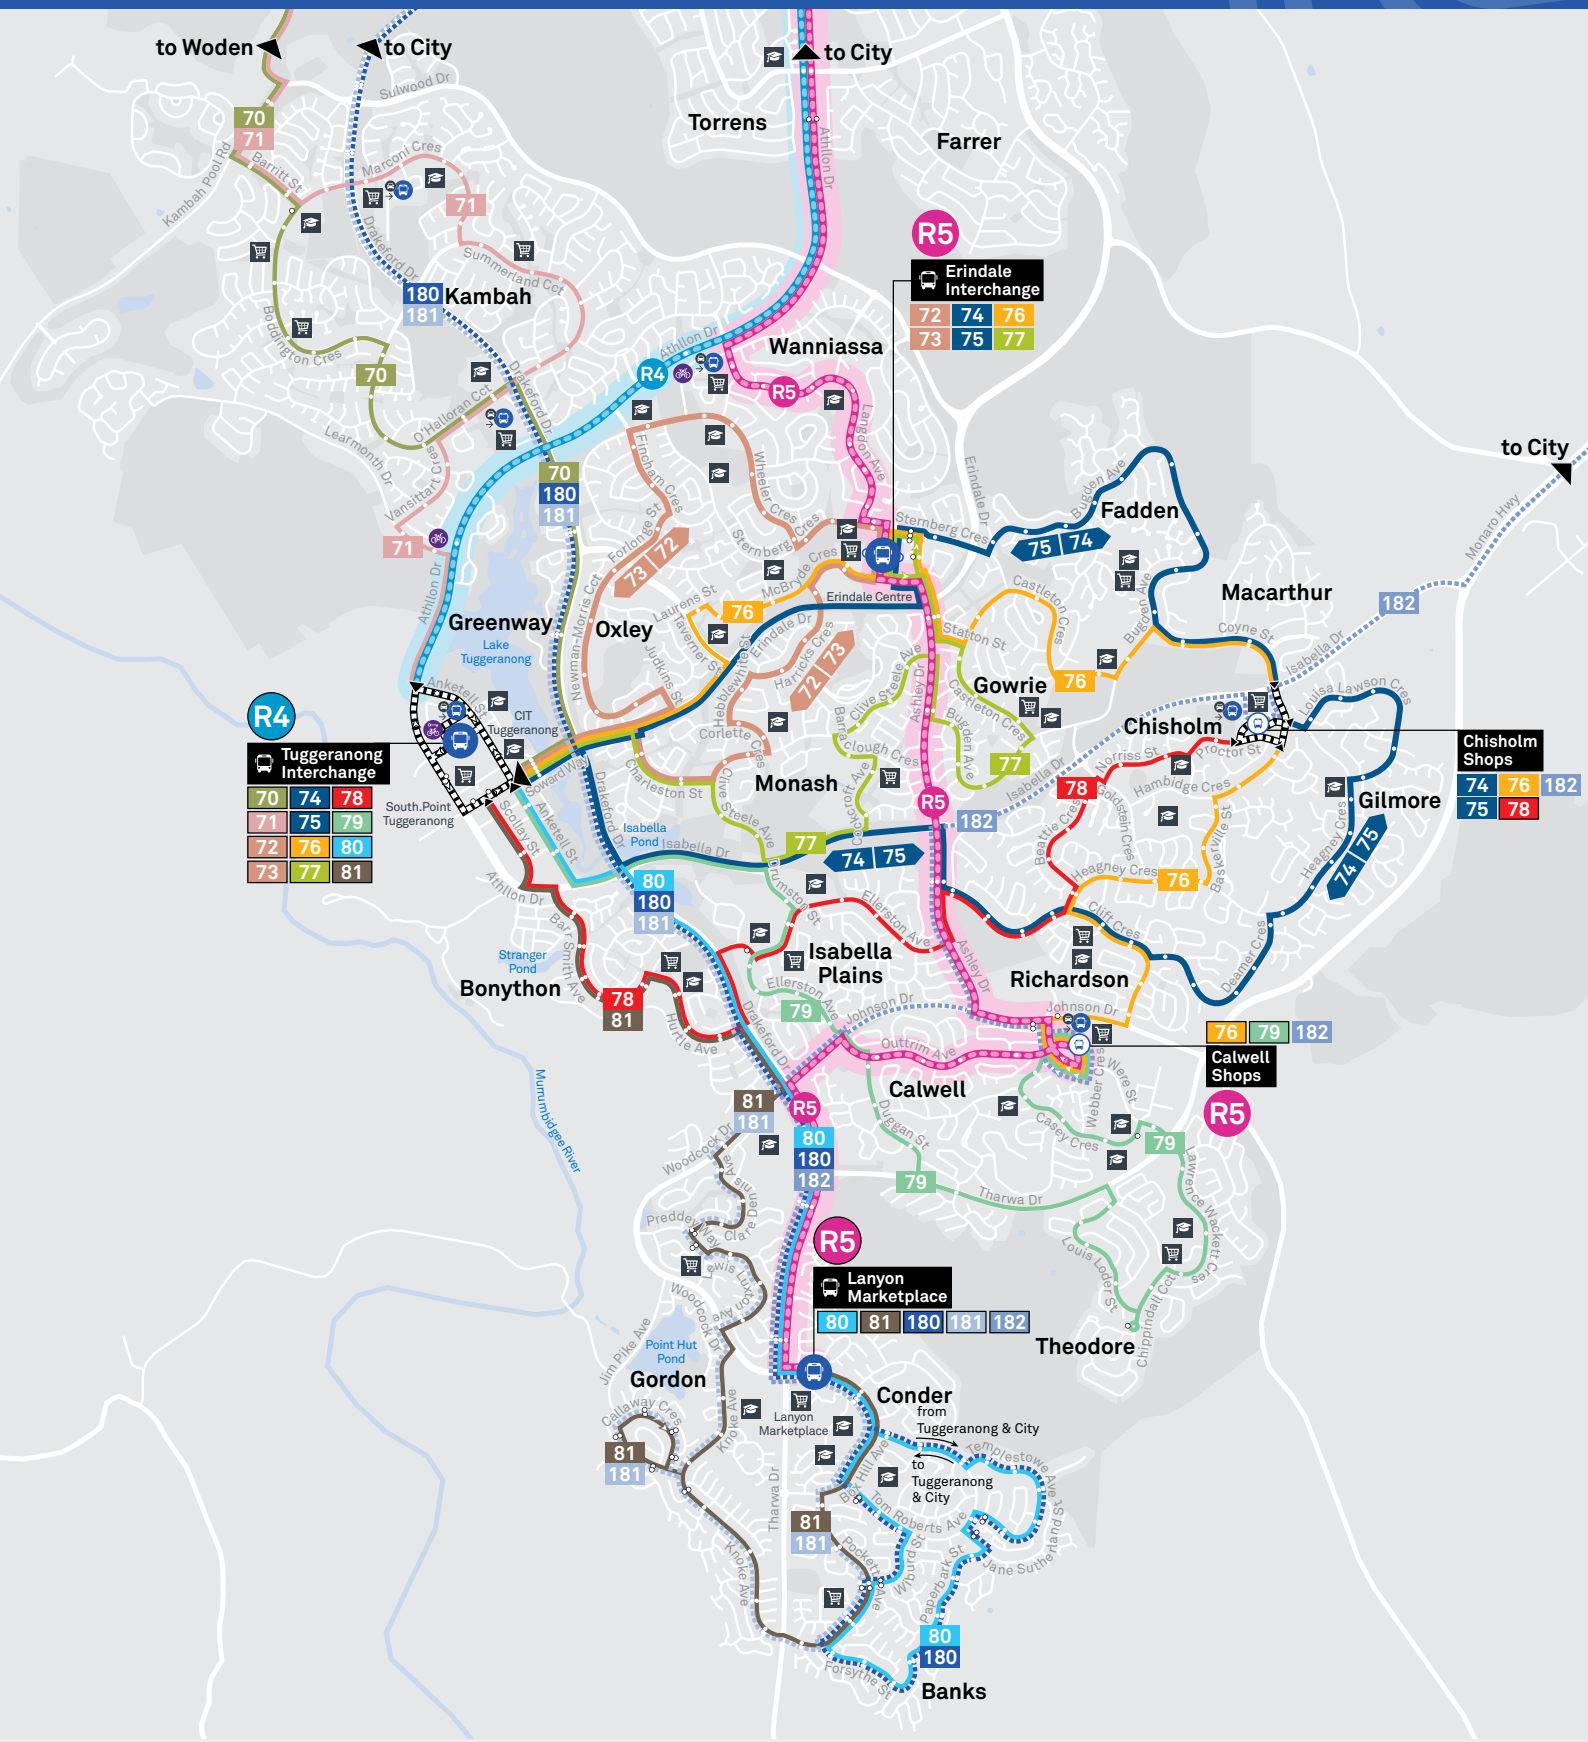

Tuggeranong Region Map

- Light Rail
- Light Rail Stop
- RAPID Bus Route
- Local Bus Route
- Bus Route Diversions
- Peak Bus Route
- Bus Station
- Bus Terminus
- Mode Interchange
- Route Number
- Route Terminus
- Common Route
- Educational Institution
- Shopping Centre
- Hospital
- Bicycle Rails
- Bicycle Lockers
- Bicycle Cage
- Park and Ride
- Bus Stop / this side only

CANBERRA IS BETTER CONNECTED

transport.act.gov.au

ACT Government

Transport Canberra

TG18590