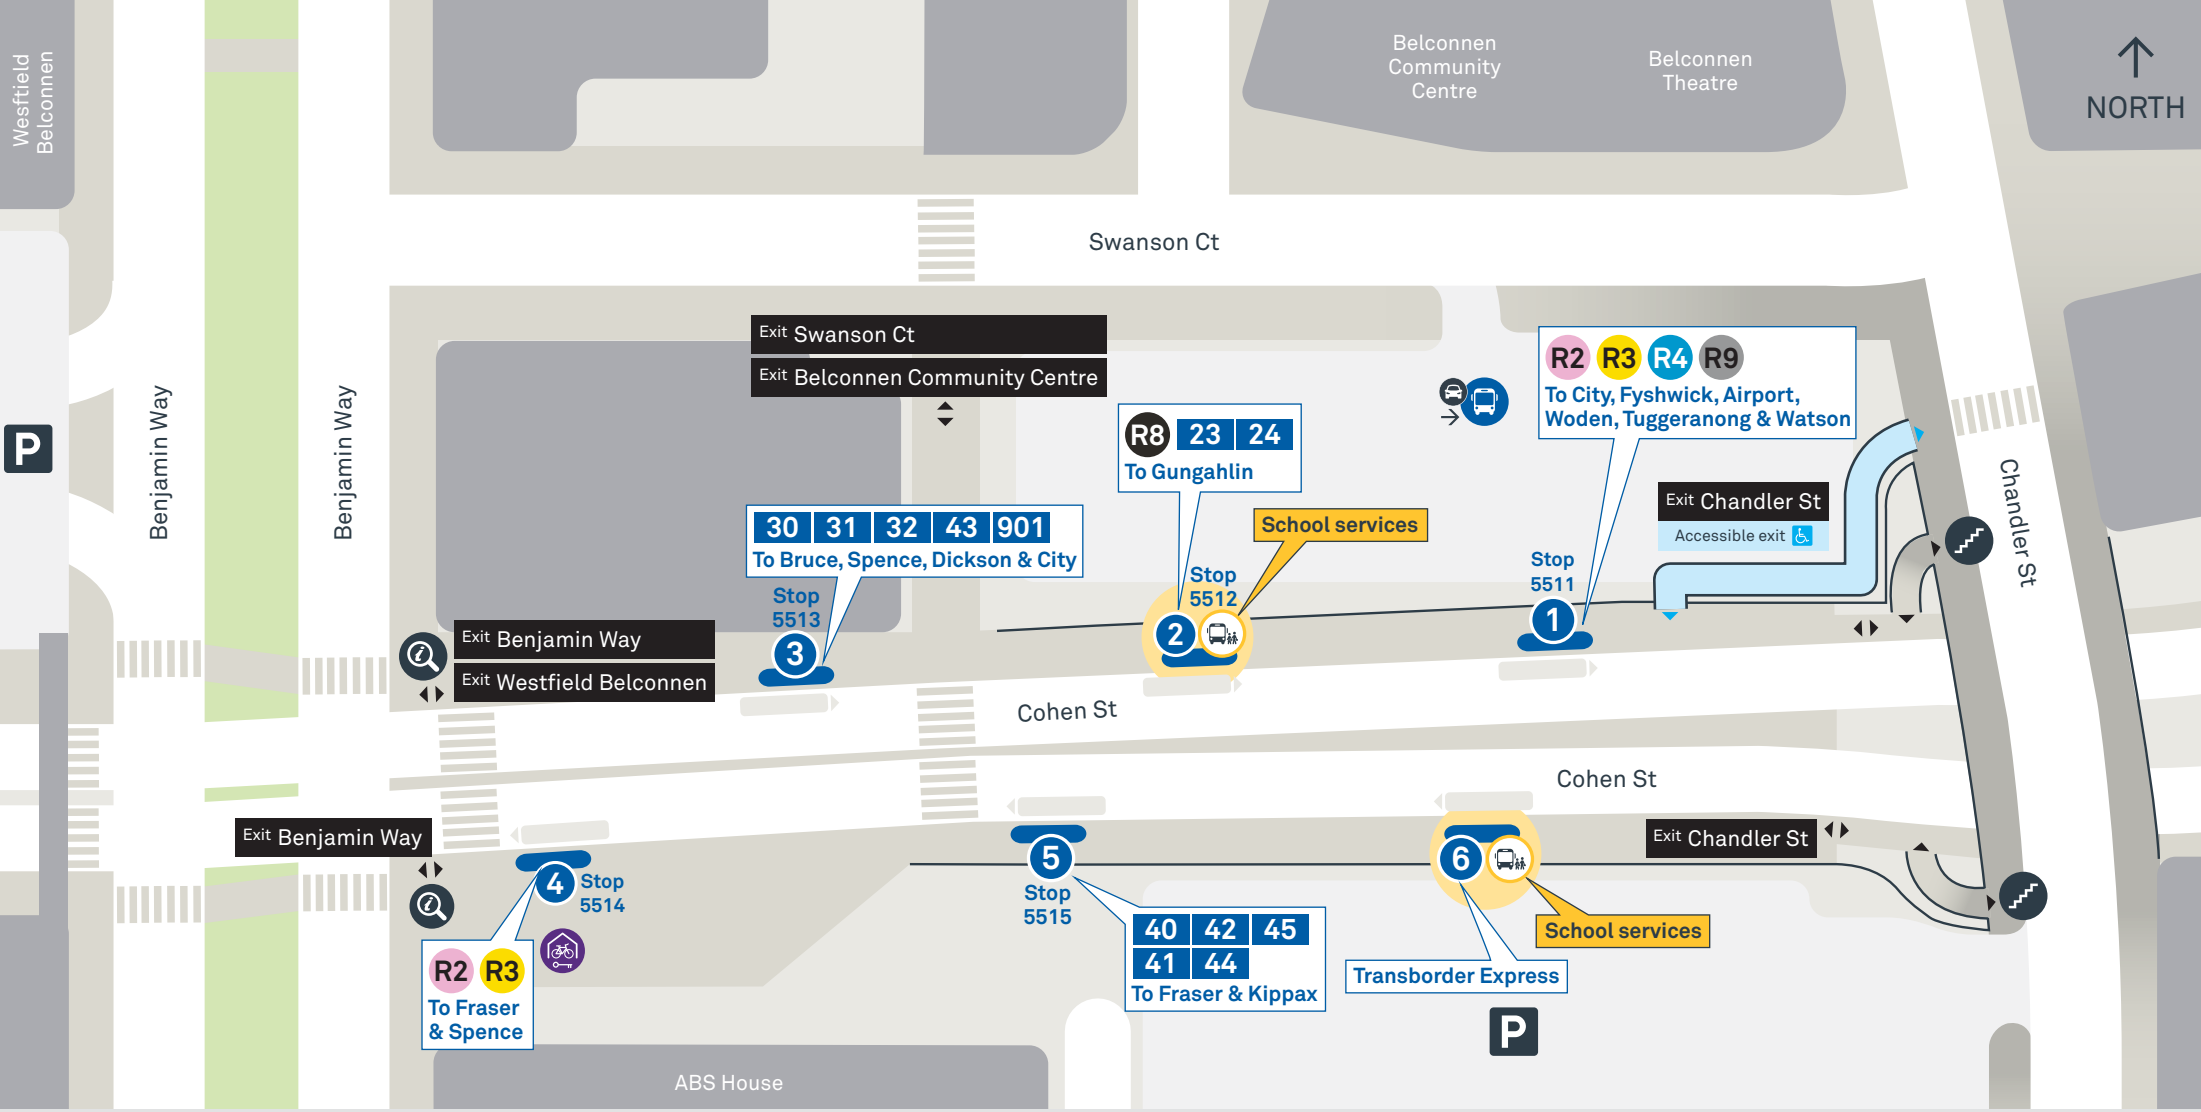

Belconnen Interchange - Departure platforms

Transport Canberra Network Update

Westfield Belconnen

- 1** Bus platform number
- 30** Route number
- R2 R3** *RAPID* route number
- P** Parking
- i** Information display
- School service platform** (School bus icon)
- Bicycle cage** (Bicycle icon)
- Park and Ride** (Car icon)
- Stairs** (Stairs icon)

Please refer to route guides for specific platforms for school services