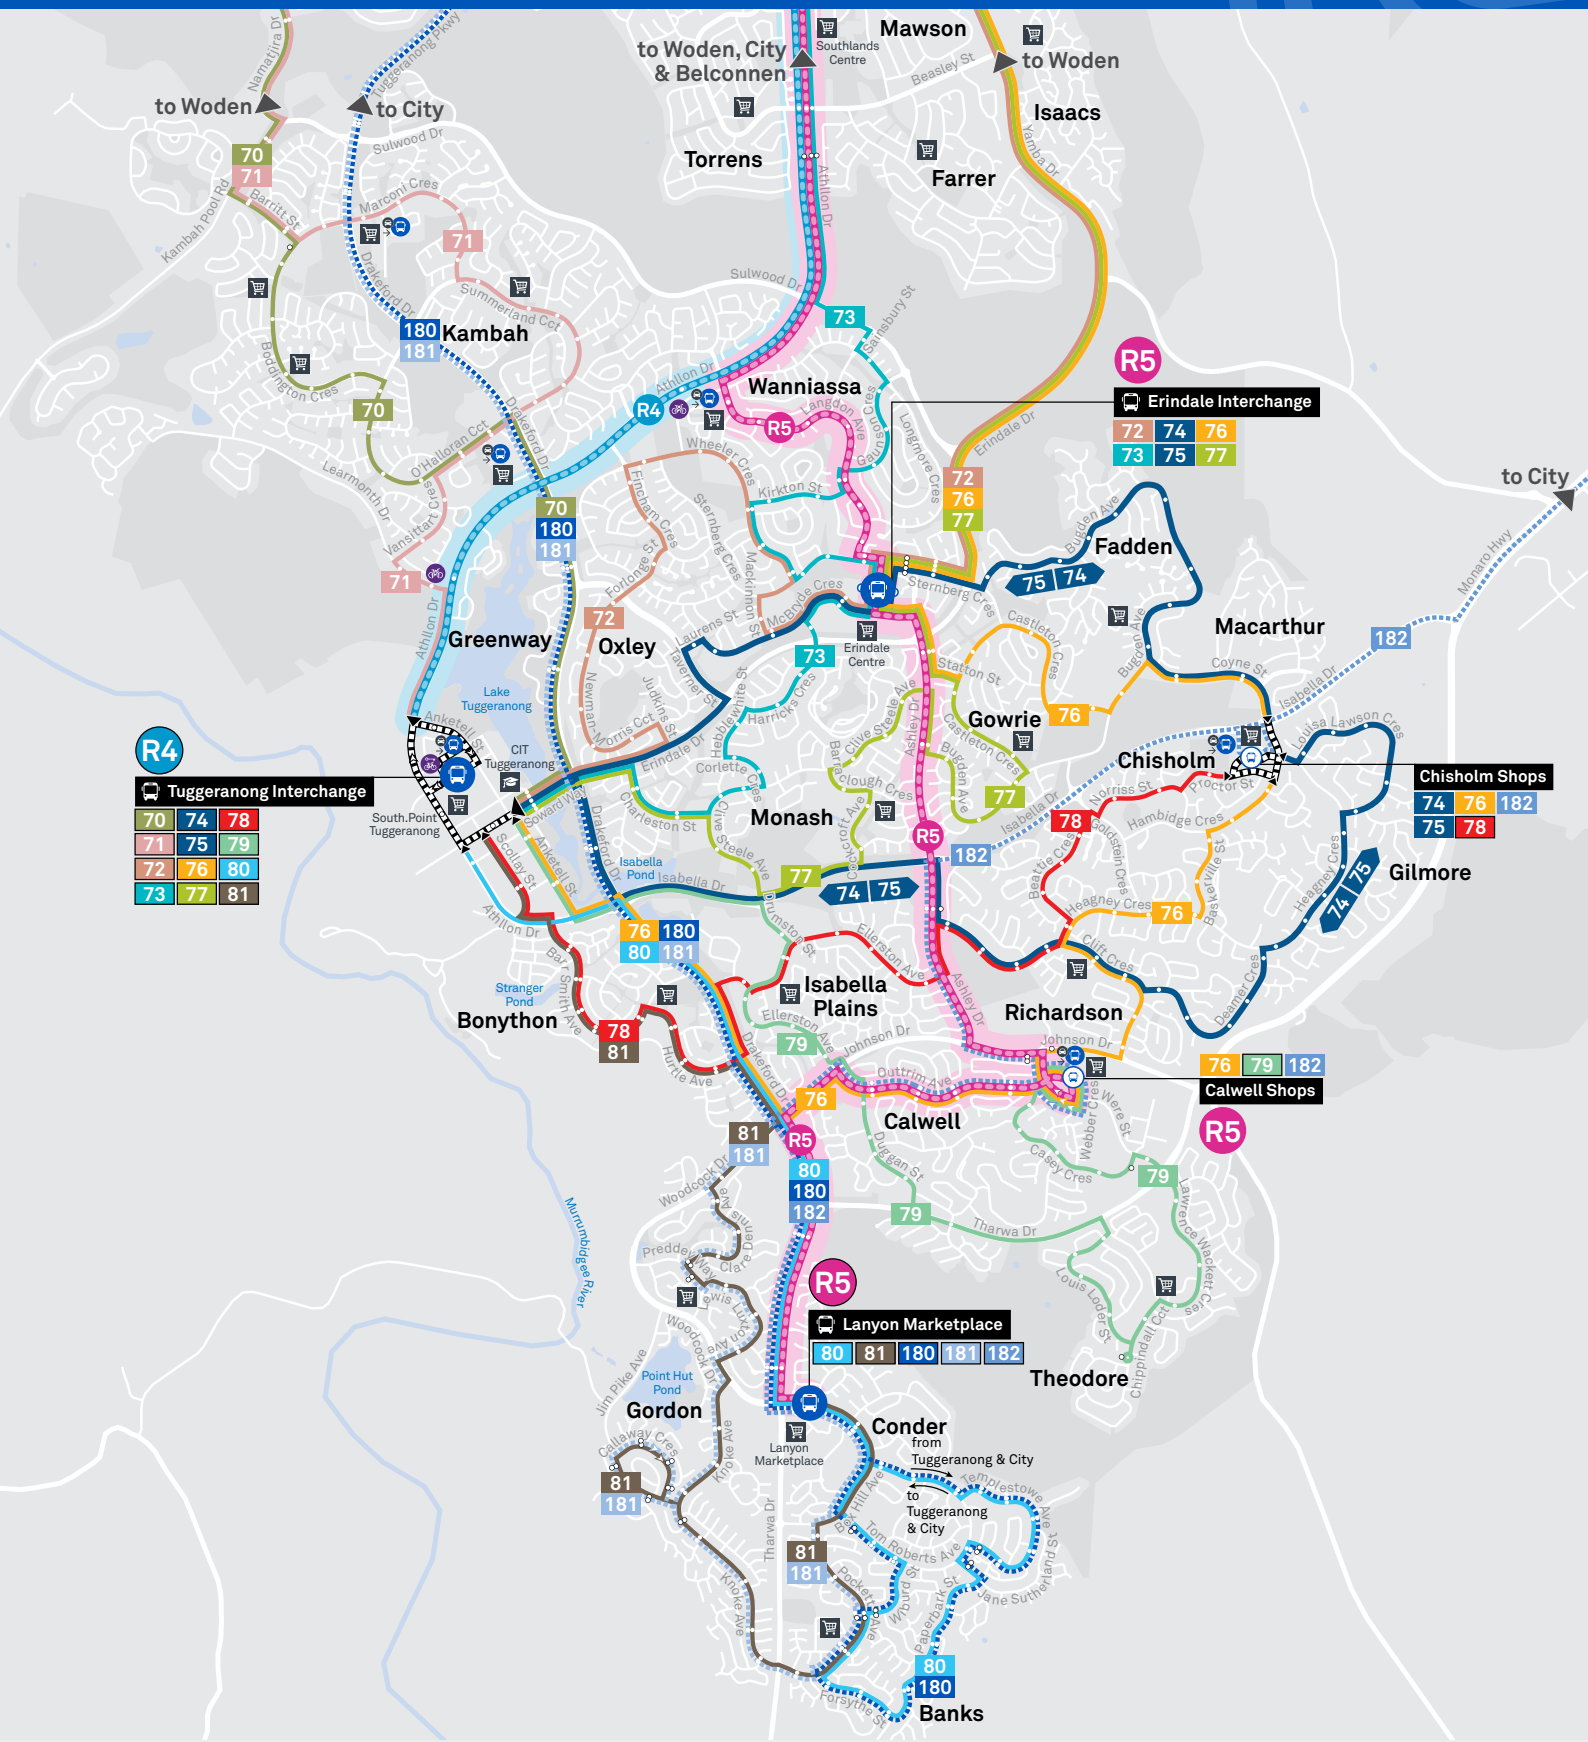

Tuggeranong Region Map

Effective 20 July 2026

R4
Tuggeranong Interchange

70	74	78
71	75	79
72	76	80
73	77	81

R5
Erindale Interchange

72	74	76
73	75	77

Chisholm Shops

74	76	182
75	78	

Calwell Shops

76	79	182
----	----	-----

- Light Rail
- Light Rail Stop
- RAPID Bus Route
- Local Bus Route
- Bus Route Diversions
- Peak Bus Route
- Bus Station
- Bus Terminus
- Mode Interchange
- Route Number
- Route Terminus
- Common Route
- Educational Institution
- Shopping Centre
- Hospital
- Bicycle Rails
- Bicycle Lockers
- Bicycle Cage
- Park and Ride
- Bus stop / this side only