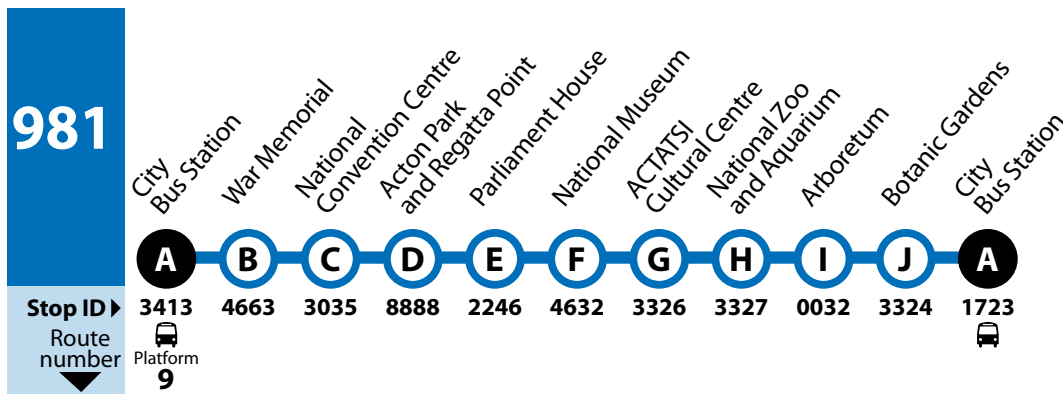

# Tourist Loop Route 81/981

Effective 7 October 2017

# 81/981 Tourist Loop Timetable

ONE  
*Good Thing*  
 AFTER  
 ANOTHER

### Monday to Friday

|    | 81 | 10:20 | 10:28 | 10:32 | 10:35 | 10:42 | 10:51 | 10:58 | 11:01 | 11:06 | 11:17 | 11:25 |
|----|----|-------|-------|-------|-------|-------|-------|-------|-------|-------|-------|-------|
| AM | 81 | 10:20 | 10:28 | 10:32 | 10:35 | 10:42 | 10:51 | 10:58 | 11:01 | 11:06 | 11:17 | 11:25 |
|    | 81 | 11:50 | 11:58 | 12:02 | 12:05 | 12:12 | 12:21 | 12:28 | 12:31 | 12:36 | 12:47 | 12:55 |
| PM | 81 | 1:20  | 1:28  | 1:32  | 1:35  | 1:42  | 1:51  | 1:58  | 2:01  | 2:06  | 2:17  | 2:25  |
|    | 81 | 2:51  | 2:59  | 3:03  | 3:06  | 3:13  | 3:22  | 3:29  | 3:32  | 3:37  | 3:48  | 3:56  |
|    | 81 | 4:21  | 4:30  | 4:34  | 4:38  | 4:46  | 4:55  | 5:03  | 5:06  | 5:11  | 5:23  | 5:31  |