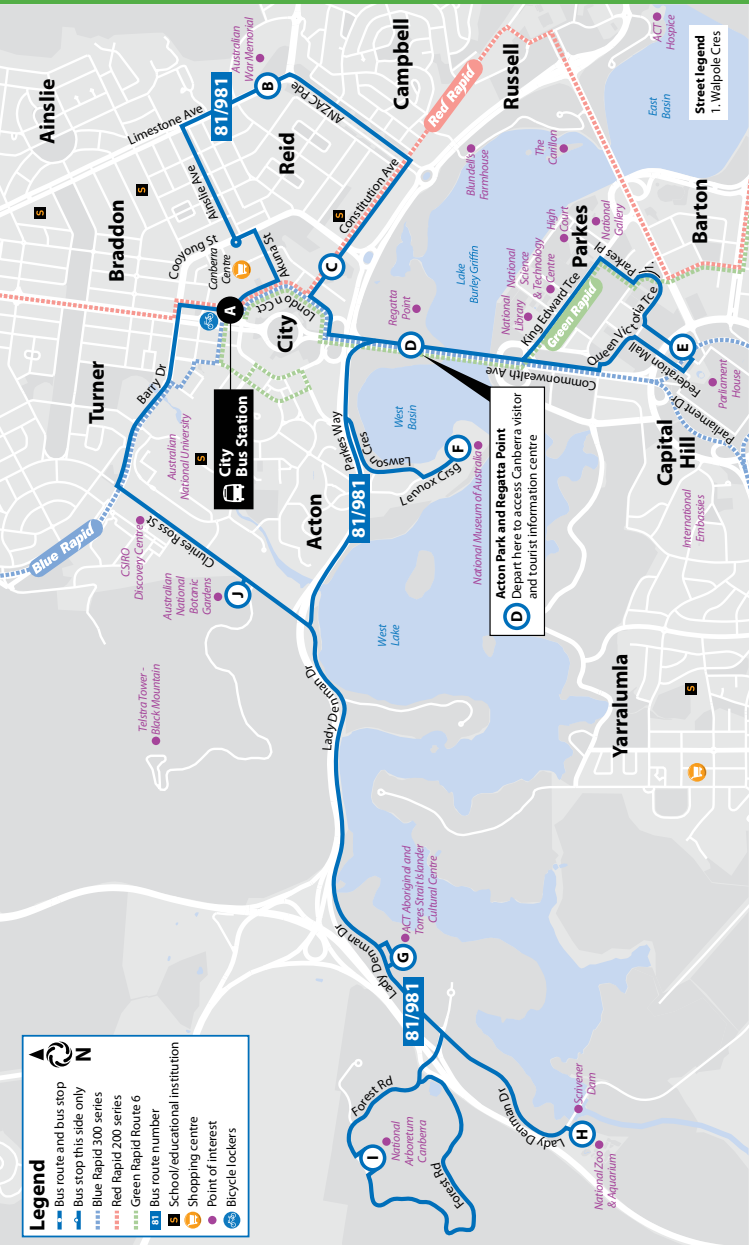

# 81/981 Tourist Loop Route Map

Your comprehensive guide to services for the

# Tourist Loop Route 81/981

Effective 7 October 2017

# 81/981 Tourist Loop Timetable

ONE  
*Good Thing*  
 AFTER  
 ANOTHER