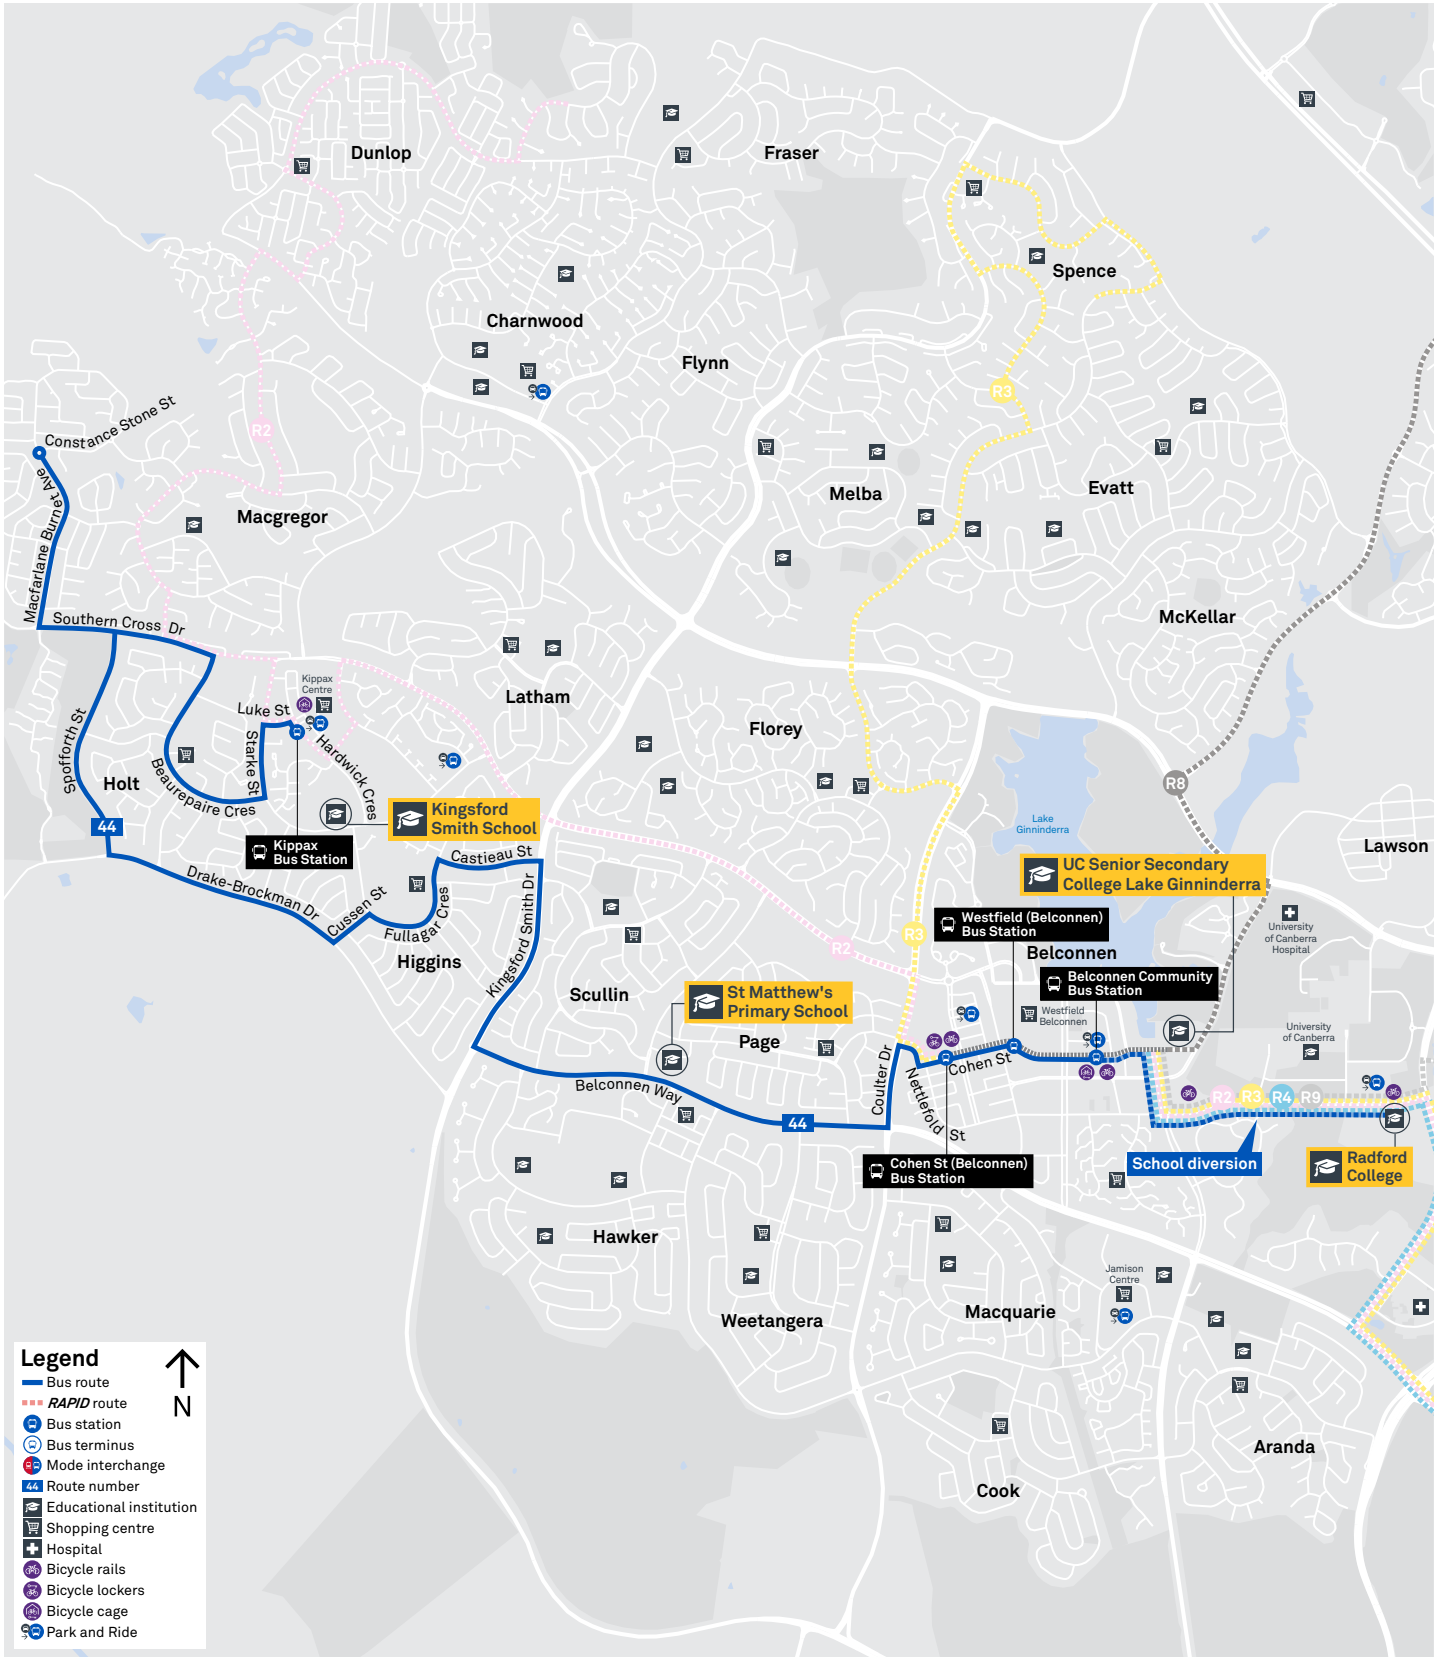

ROUTE 44

- Legend**
- Bus route
 - RAPID route
 - Bus station
 - Bus terminus
 - Mode interchange
 - Route number
 - Educational institution
 - Shopping centre
 - Hospital
 - Bicycle rails
 - Bicycle lockers
 - Bicycle cage
 - Park and Ride
- ↑
N

TG18556