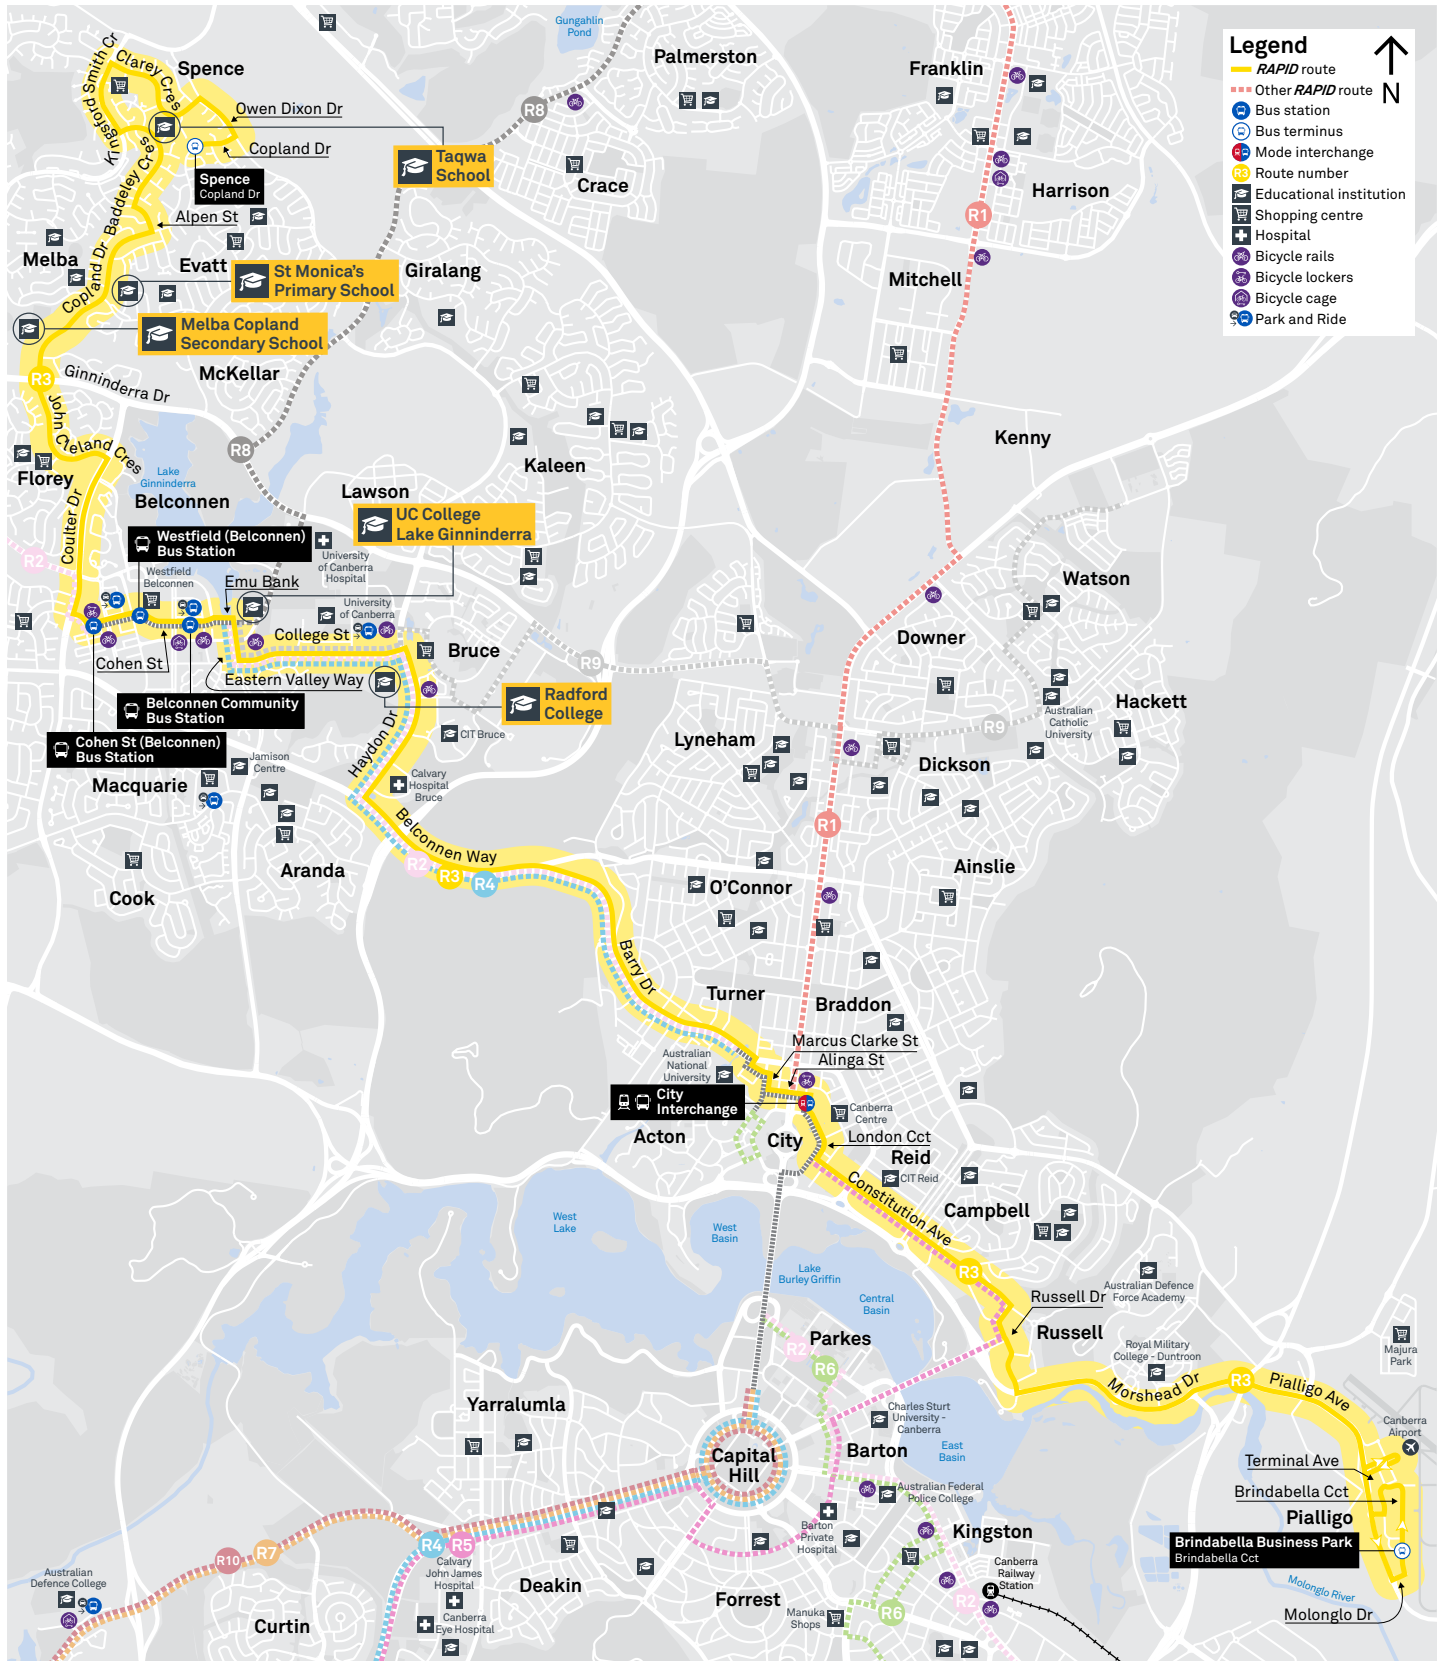

ROUTE R3

TG18556

CANBERRA IS BETTER CONNECTED

transport.act.gov.au