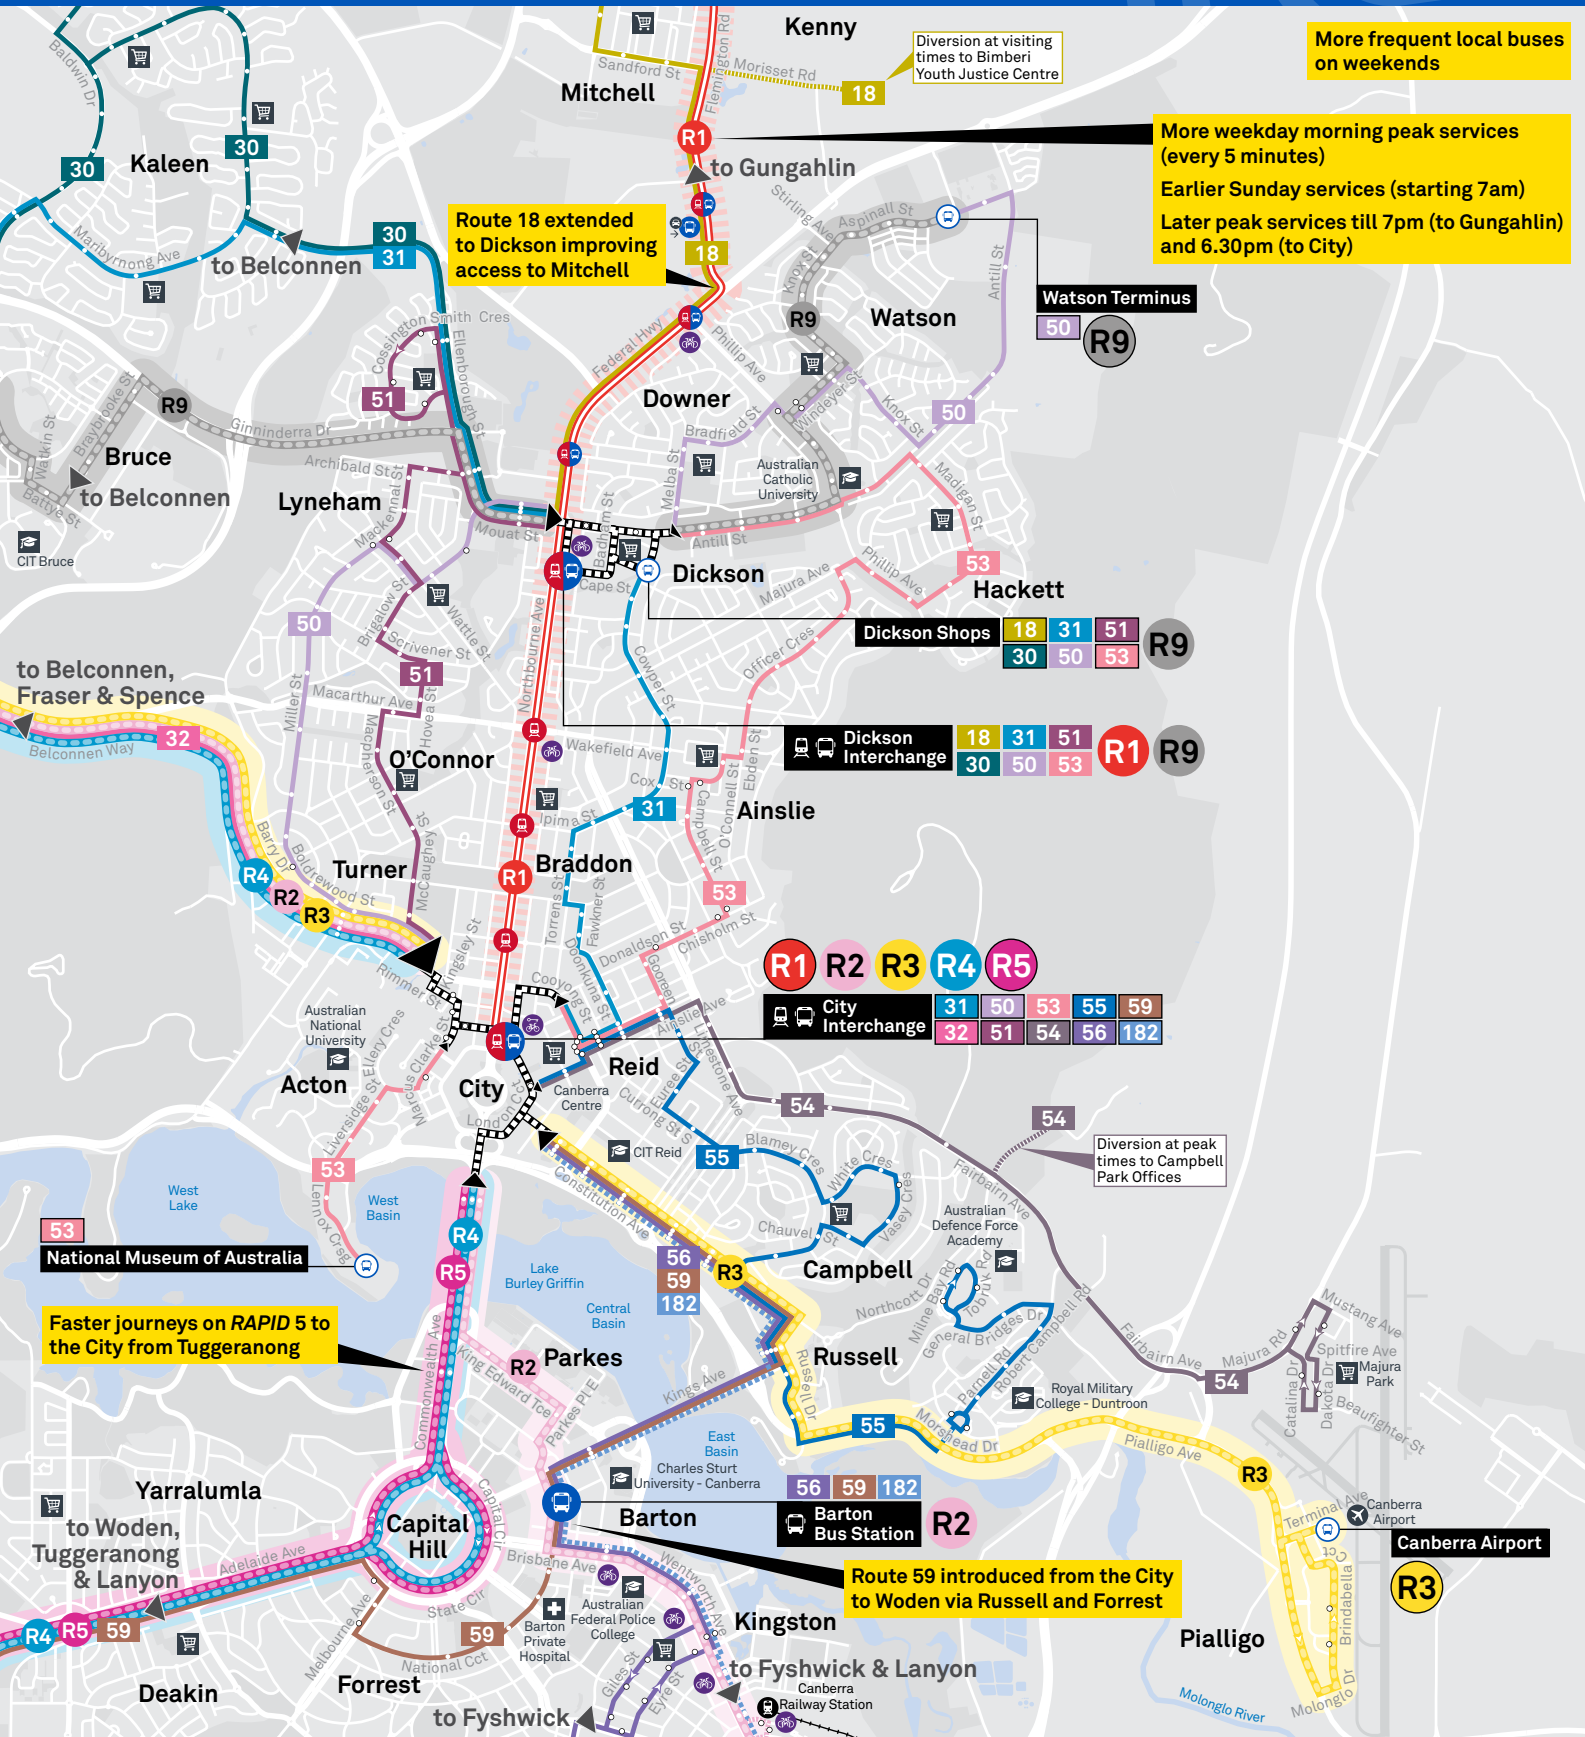

Inner North Region Map

Transport Canberra Network Update

- Light Rail
- Light Rail Stop
- RAPID Bus Route
- Local Bus Route
- Bus Route Diversions
- Peak Bus Route
- Bus Station
- Bus Terminus
- Mode Interchange
- Route Number
- Route Terminus
- Common Route
- Educational Institution
- Shopping Centre
- Hospital
- Bicycle Rails
- Bicycle Lockers
- Bicycle Cage
- Park and Ride
- Bus stop / this side only