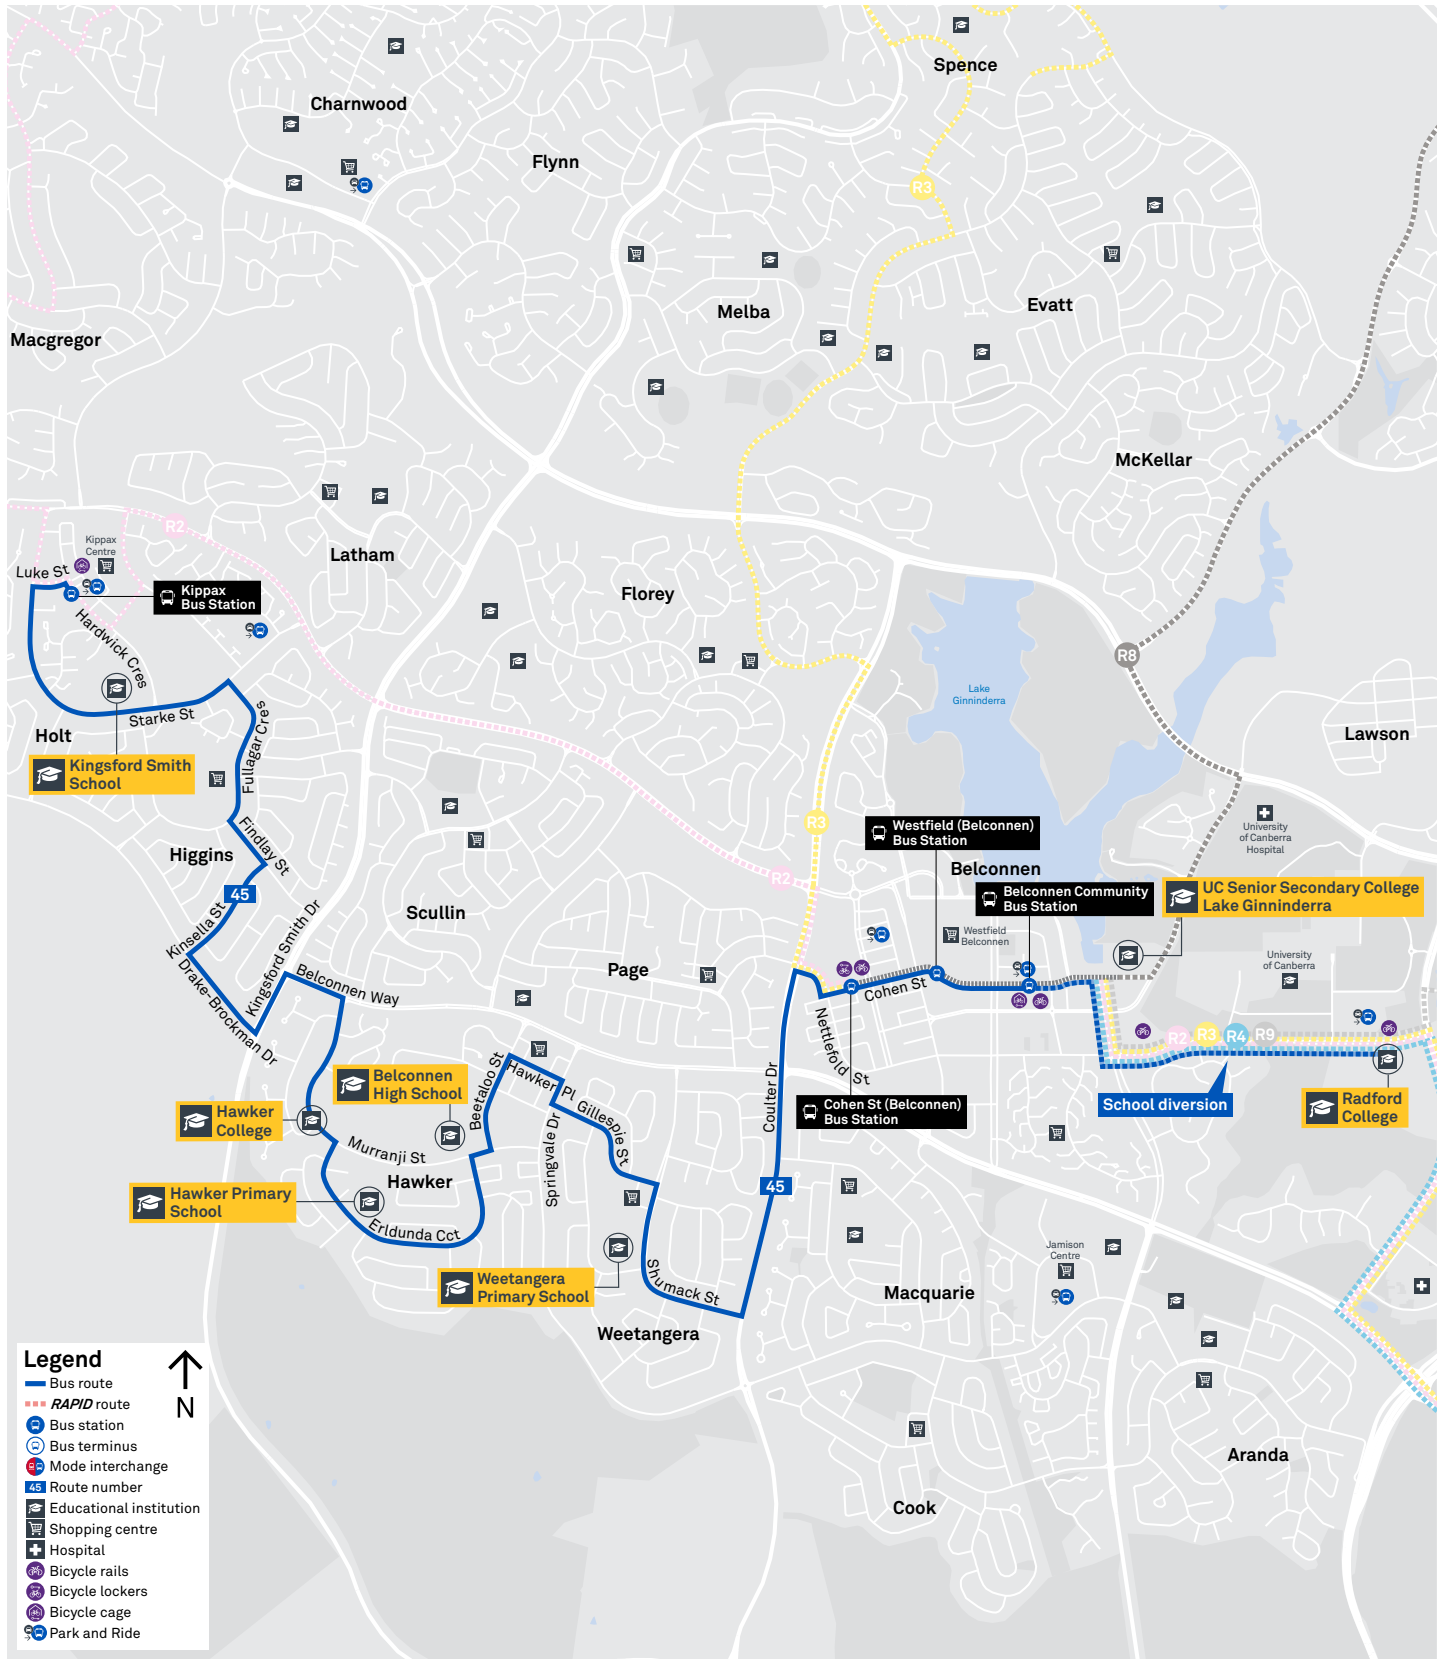

# ROUTE 45

- Legend**
- Bus route
  - RAPID route
  - Bus station
  - Bus terminus
  - Mode interchange
  - Route number
  - Educational institution
  - Shopping centre
  - Hospital
  - Bicycle rails
  - Bicycle lockers
  - Bicycle cage
  - Park and Ride

TG18556