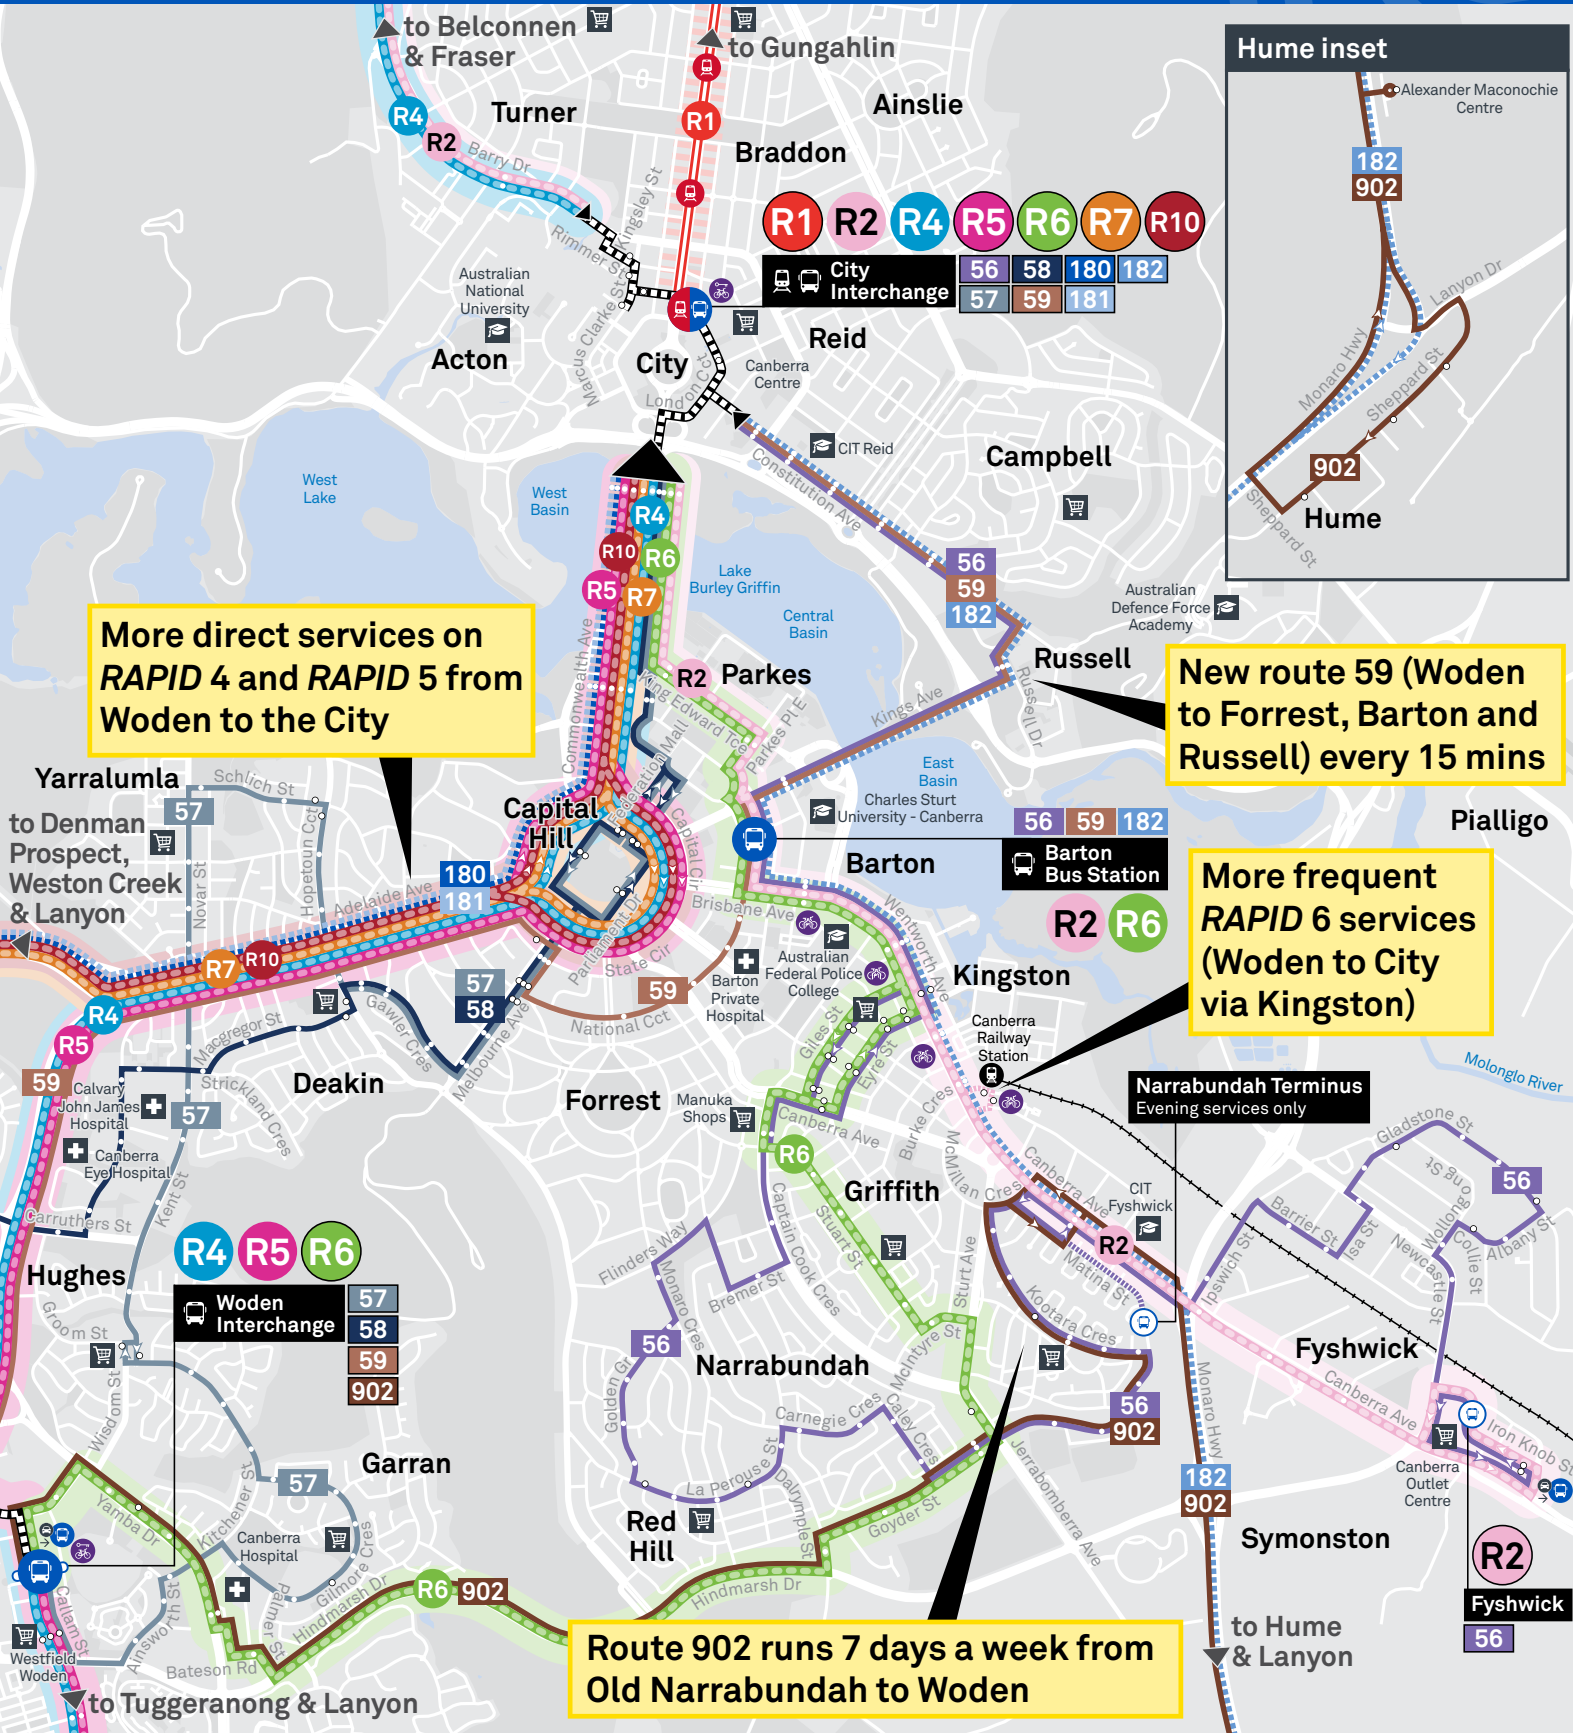

Inner South public transport improvements

- Light Rail
- Light Rail Stop
- RAPID Bus Route
- Local Bus Route
- Bus Route Diversions
- Peak Bus Route
- Bus Station
- Bus Terminus
- Mode Interchange
- Route Number
- Route Terminus
- Common Route
- Educational Institution
- Shopping Centre
- Hospital
- Bicycle Rails
- Bicycle Lockers
- Bicycle Cage
- Park and Ride
- Bus stop / this side only