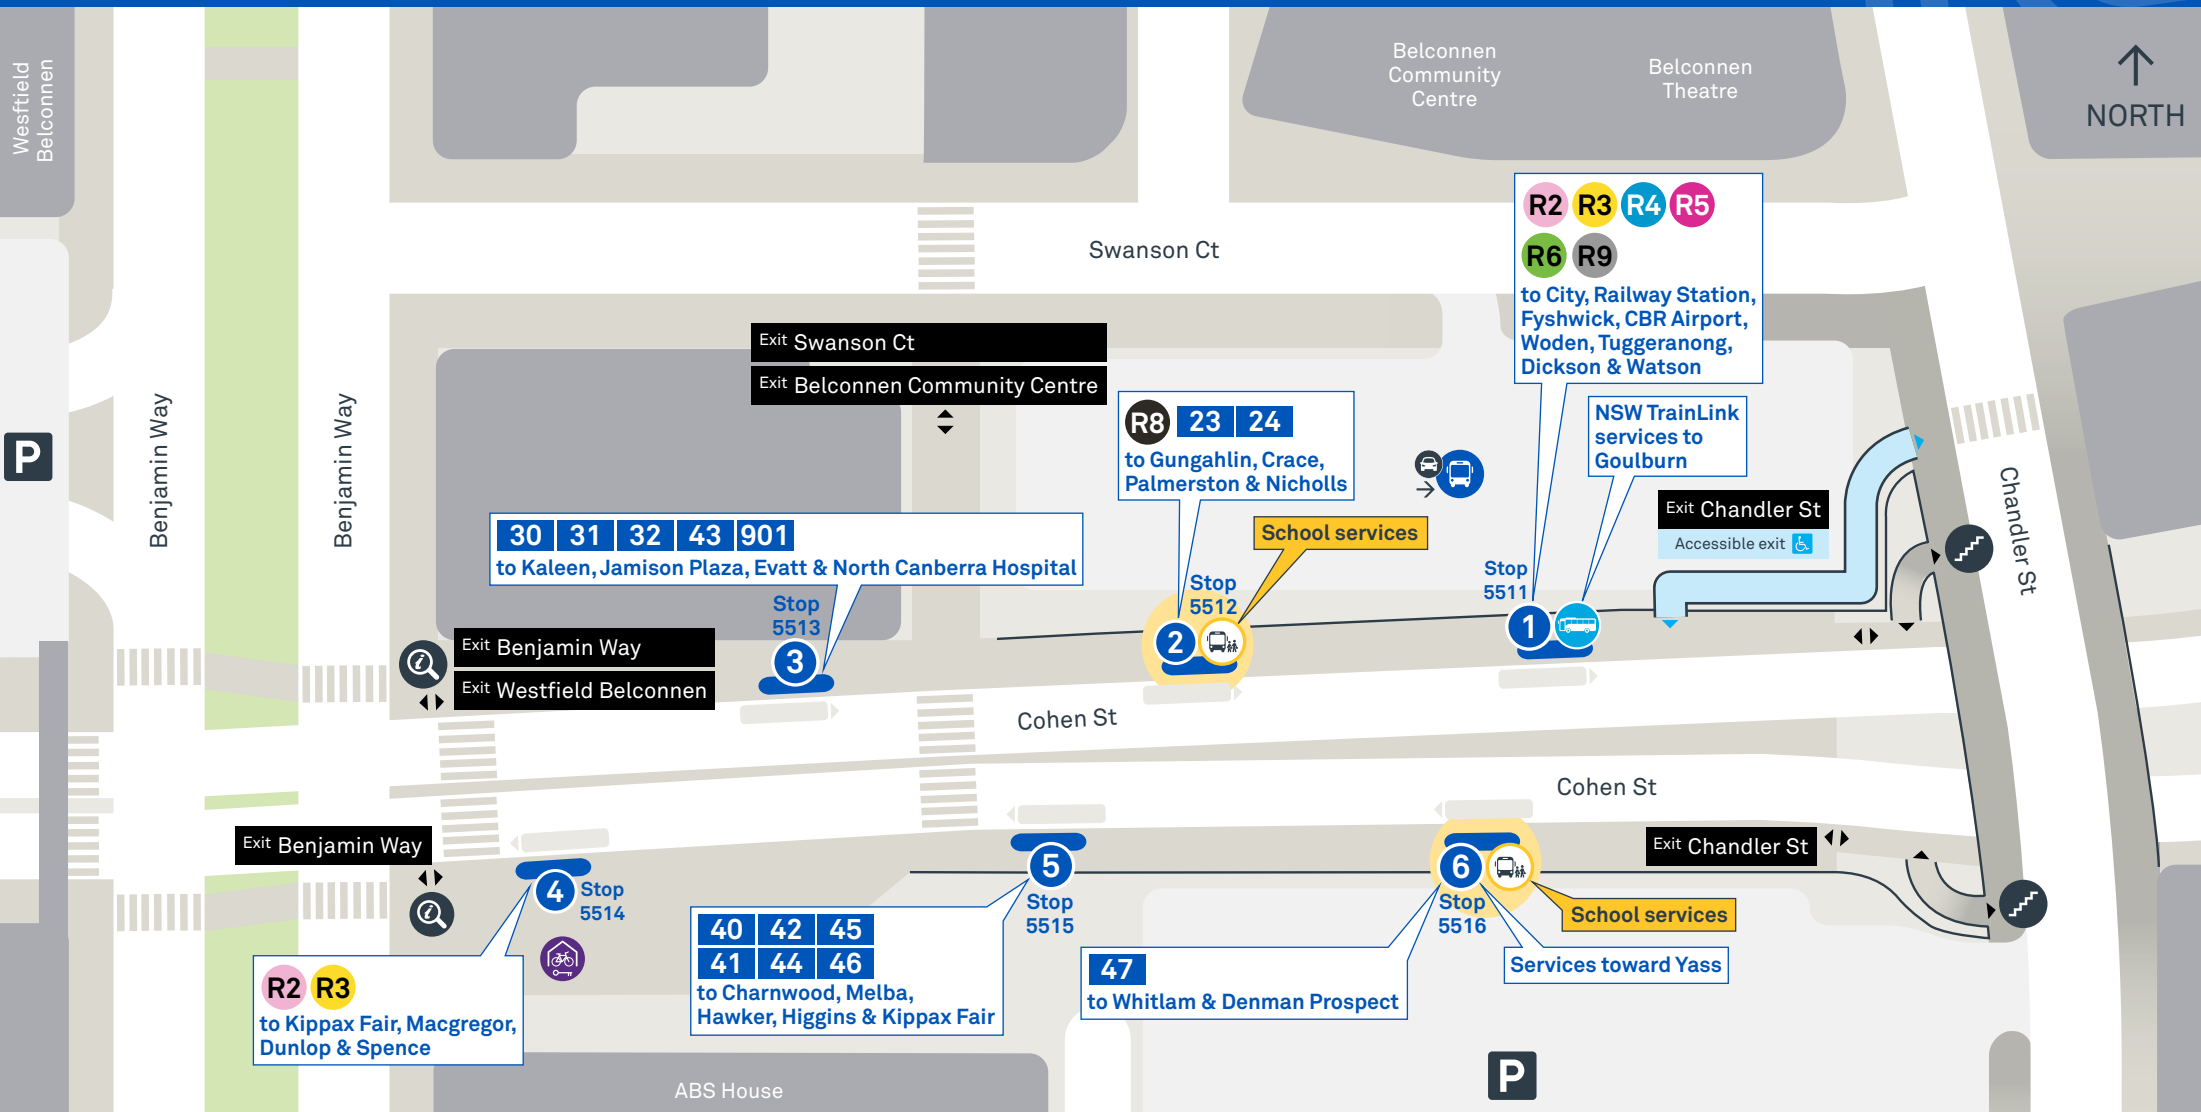

# Belconnen Interchange - departure platforms

Effective 20 July 2026

↑  
NORTH

- 1** Bus platform number
- 30** Route number
- R2** RAPID route number
- P** Parking
- i** Information display
- School service platform** (School bus icon)
- Bicycle cage** (Bicycle icon)
- Park and Ride** (Car and bus icon)
- Stairs** (Stairs icon)
- Coach stop** (Coach icon)

Please refer to route guides for specific platforms for school services