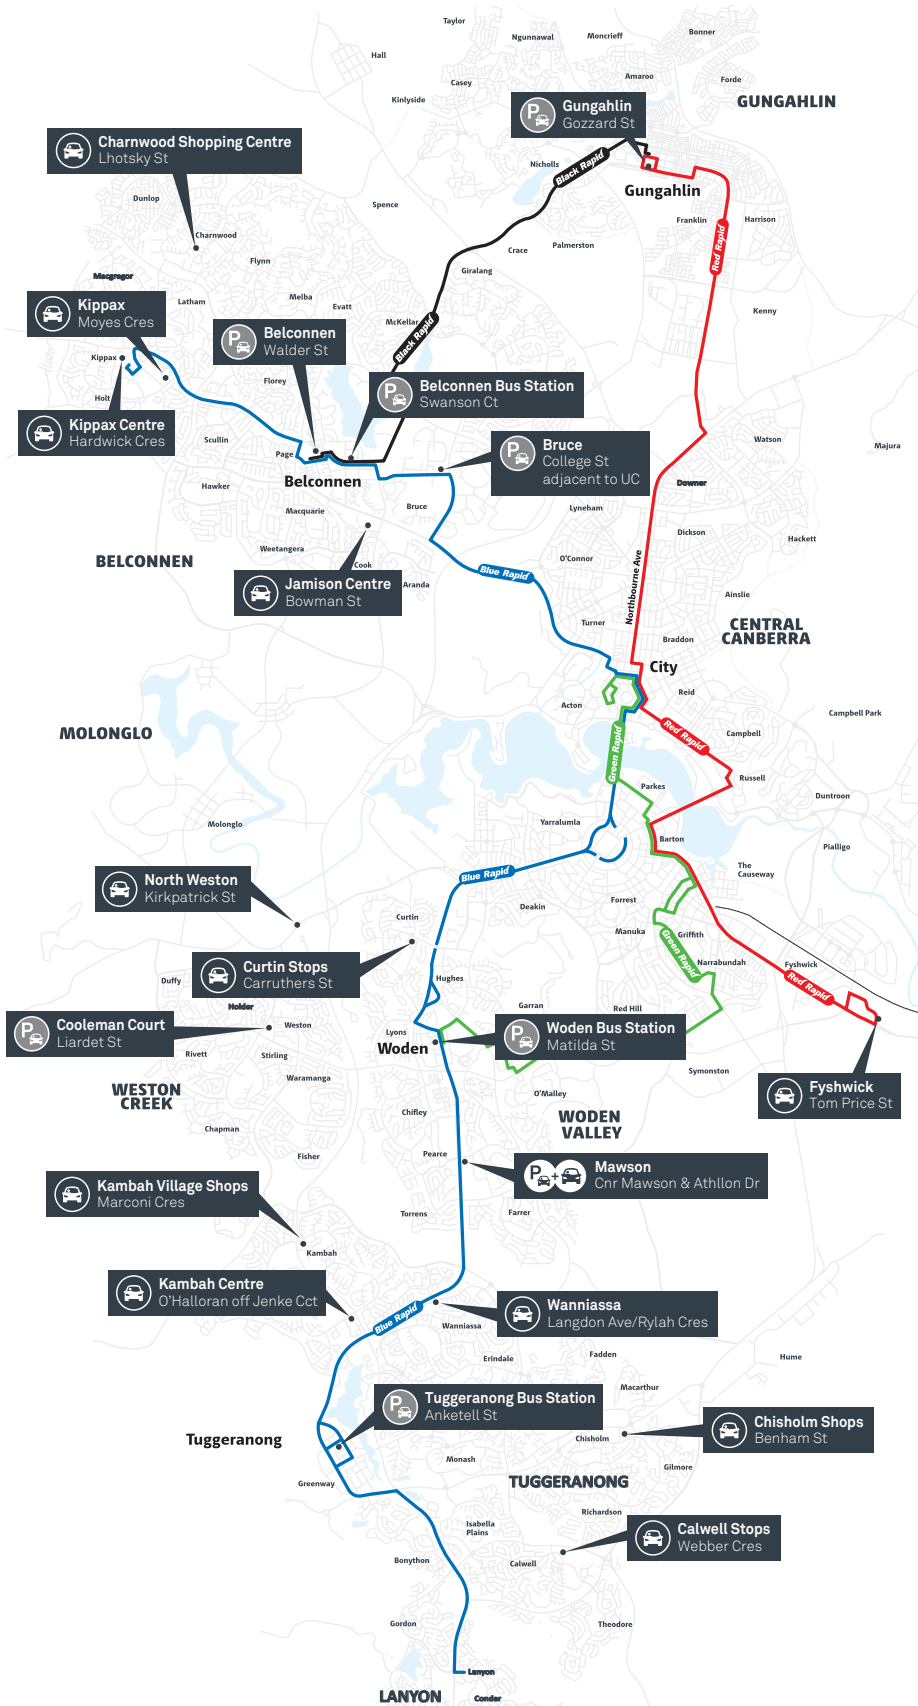

PARK & RIDE MAP

As at January 2018

No permit required

Permit only

Permit and non permit spaces

Always check signage at each carpark to ensure that you are parking in a PARK & RIDE designated area. Please note that in some locations only part of the carpark is designated to PARK & RIDE.