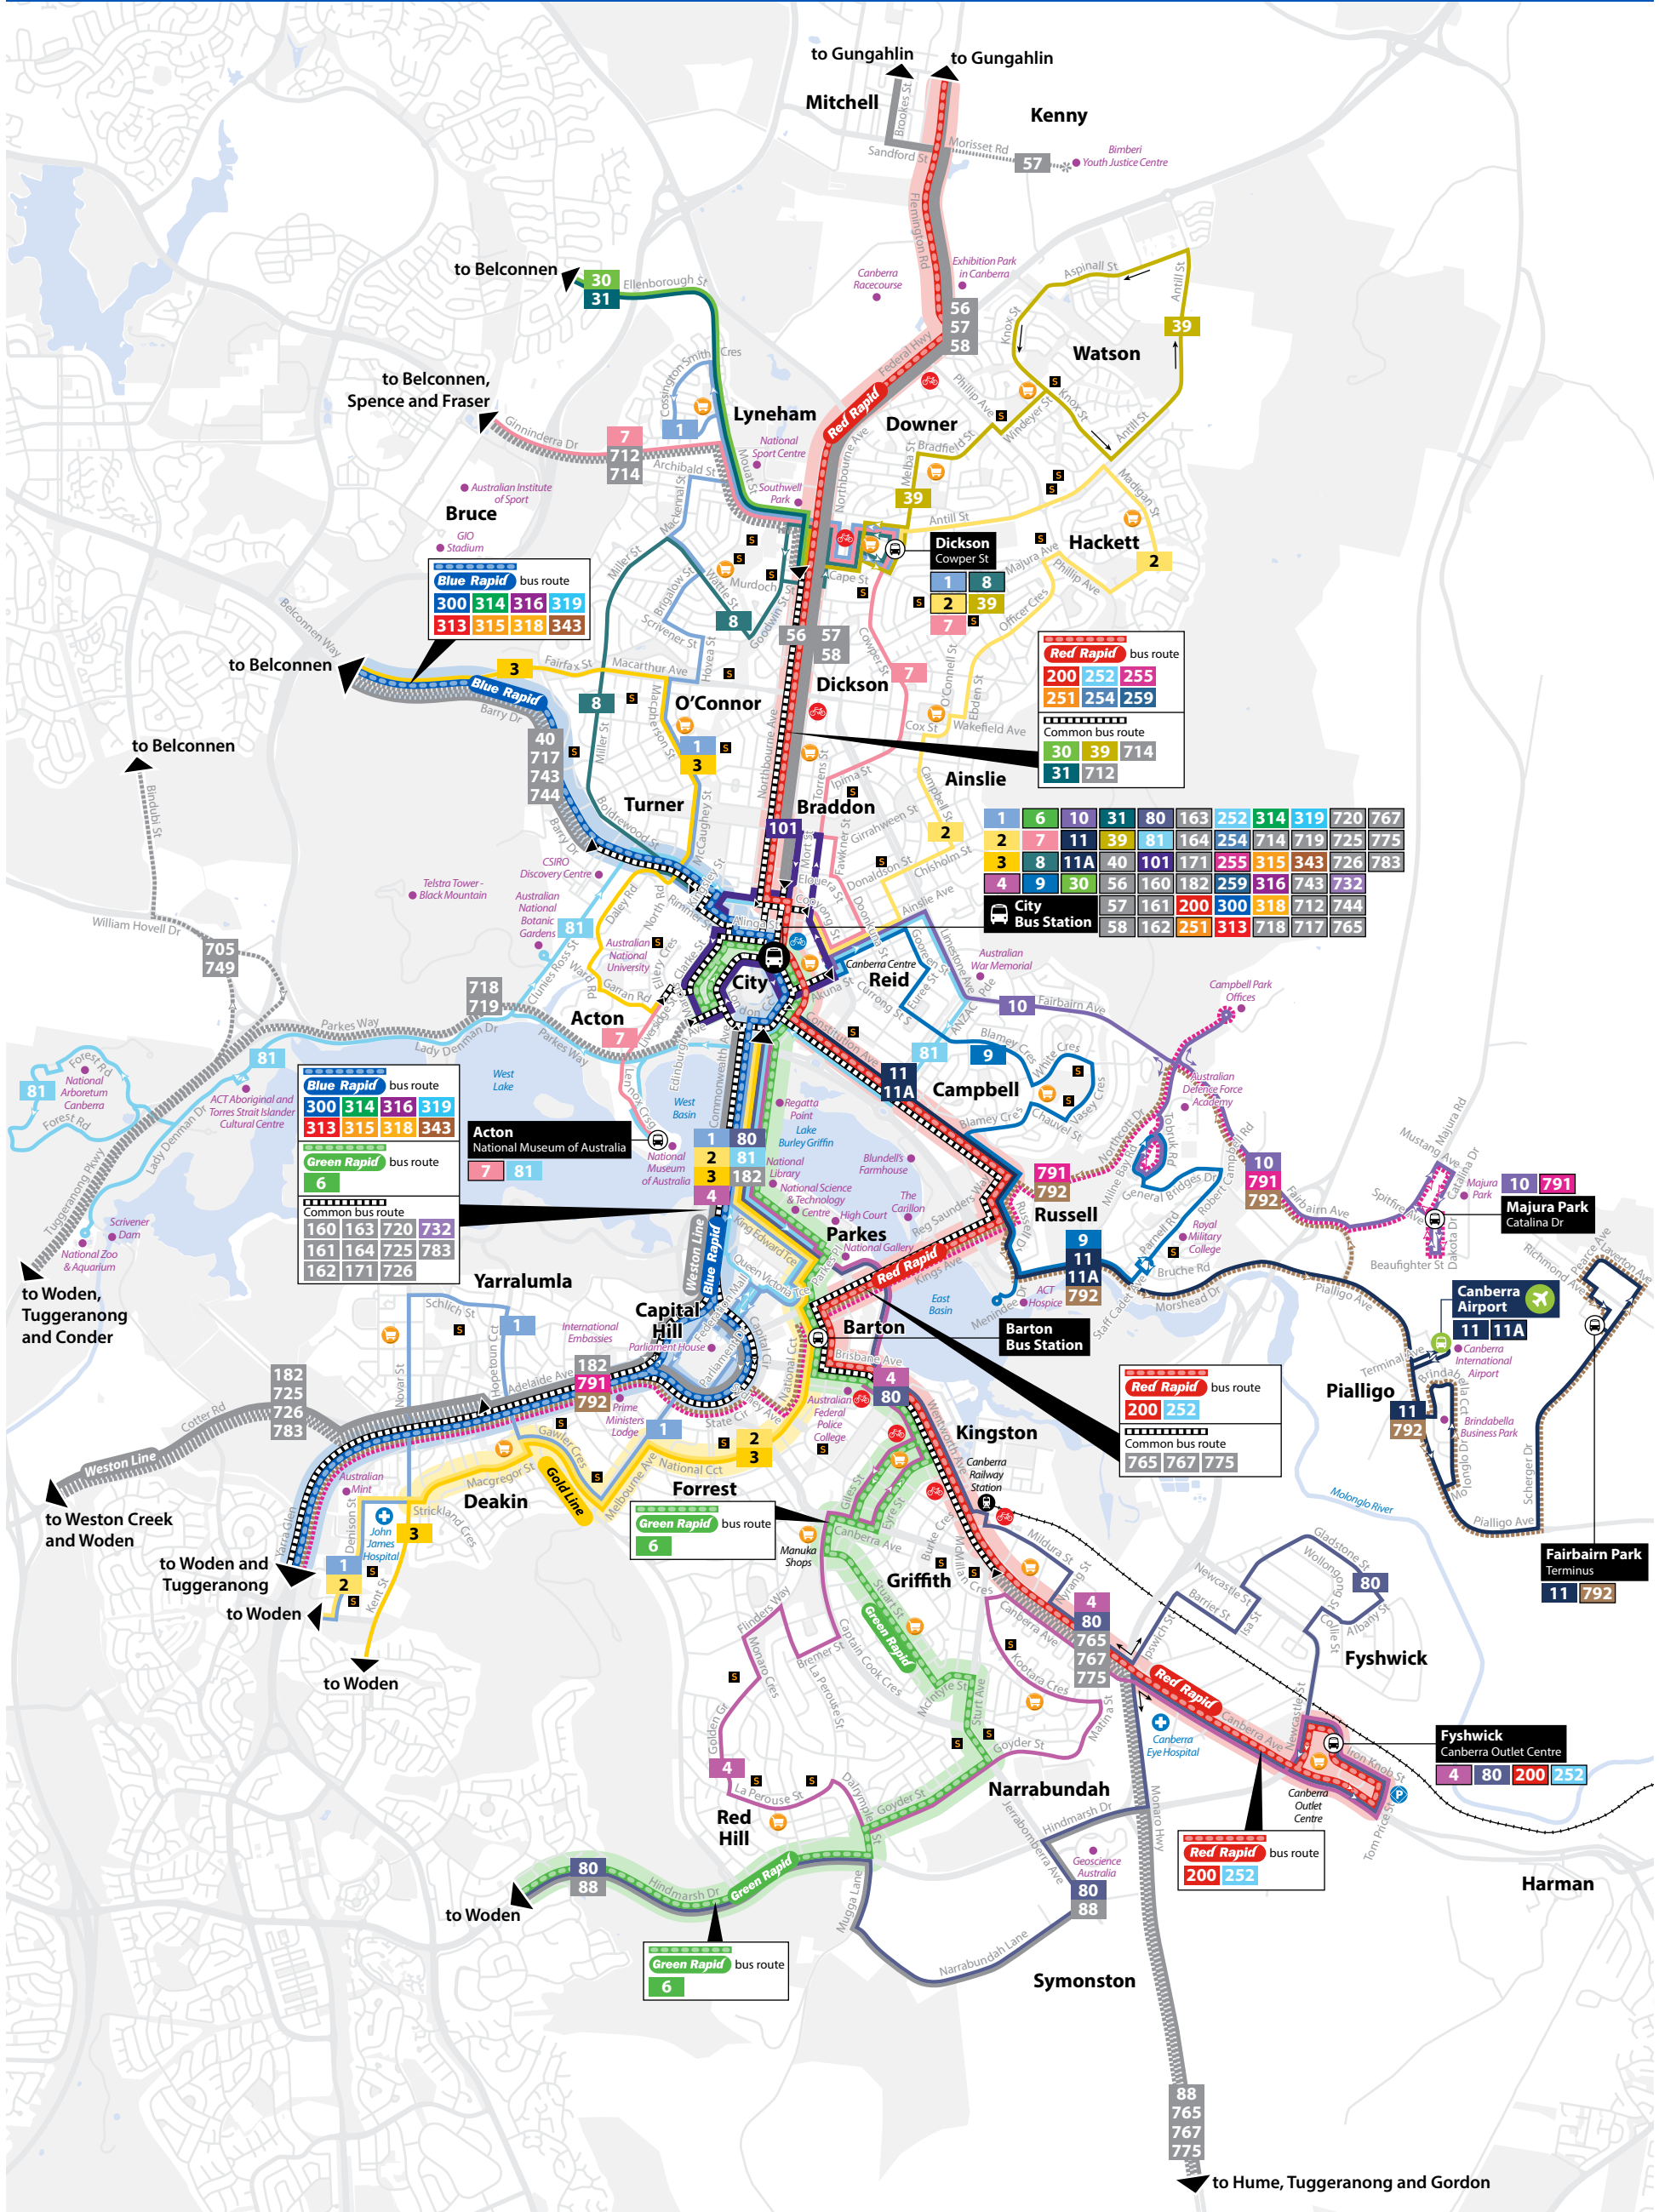

Central Canberra Network Map

Blue Rapid bus route

300	314	316	319
313	315	318	343

Red Rapid bus route

200	252	255
251	254	259

Common bus route

30	39	714
31	712	

1	6	10	31	80	163	252	314	319	720	767
2	7	11	39	81	164	254	714	719	725	775
3	8	11A	40	101	171	255	315	343	726	783
4	9	30	56	160	182	259	316	743	732	
City Bus Station	57	161	200	300	318	712	744			
	58	162	251	313	718	717	765			

Blue Rapid bus route

300	314	316	319
313	315	318	343

Green Rapid bus route

6

Common bus route

160	163	720	732
161	164	725	783
162	171	726	

Red Rapid bus route

200	252
-----	-----

Common bus route

765	767	775
-----	-----	-----

Green Rapid bus route

6

Red Rapid bus route

200	252
-----	-----

Green Rapid bus route

6
