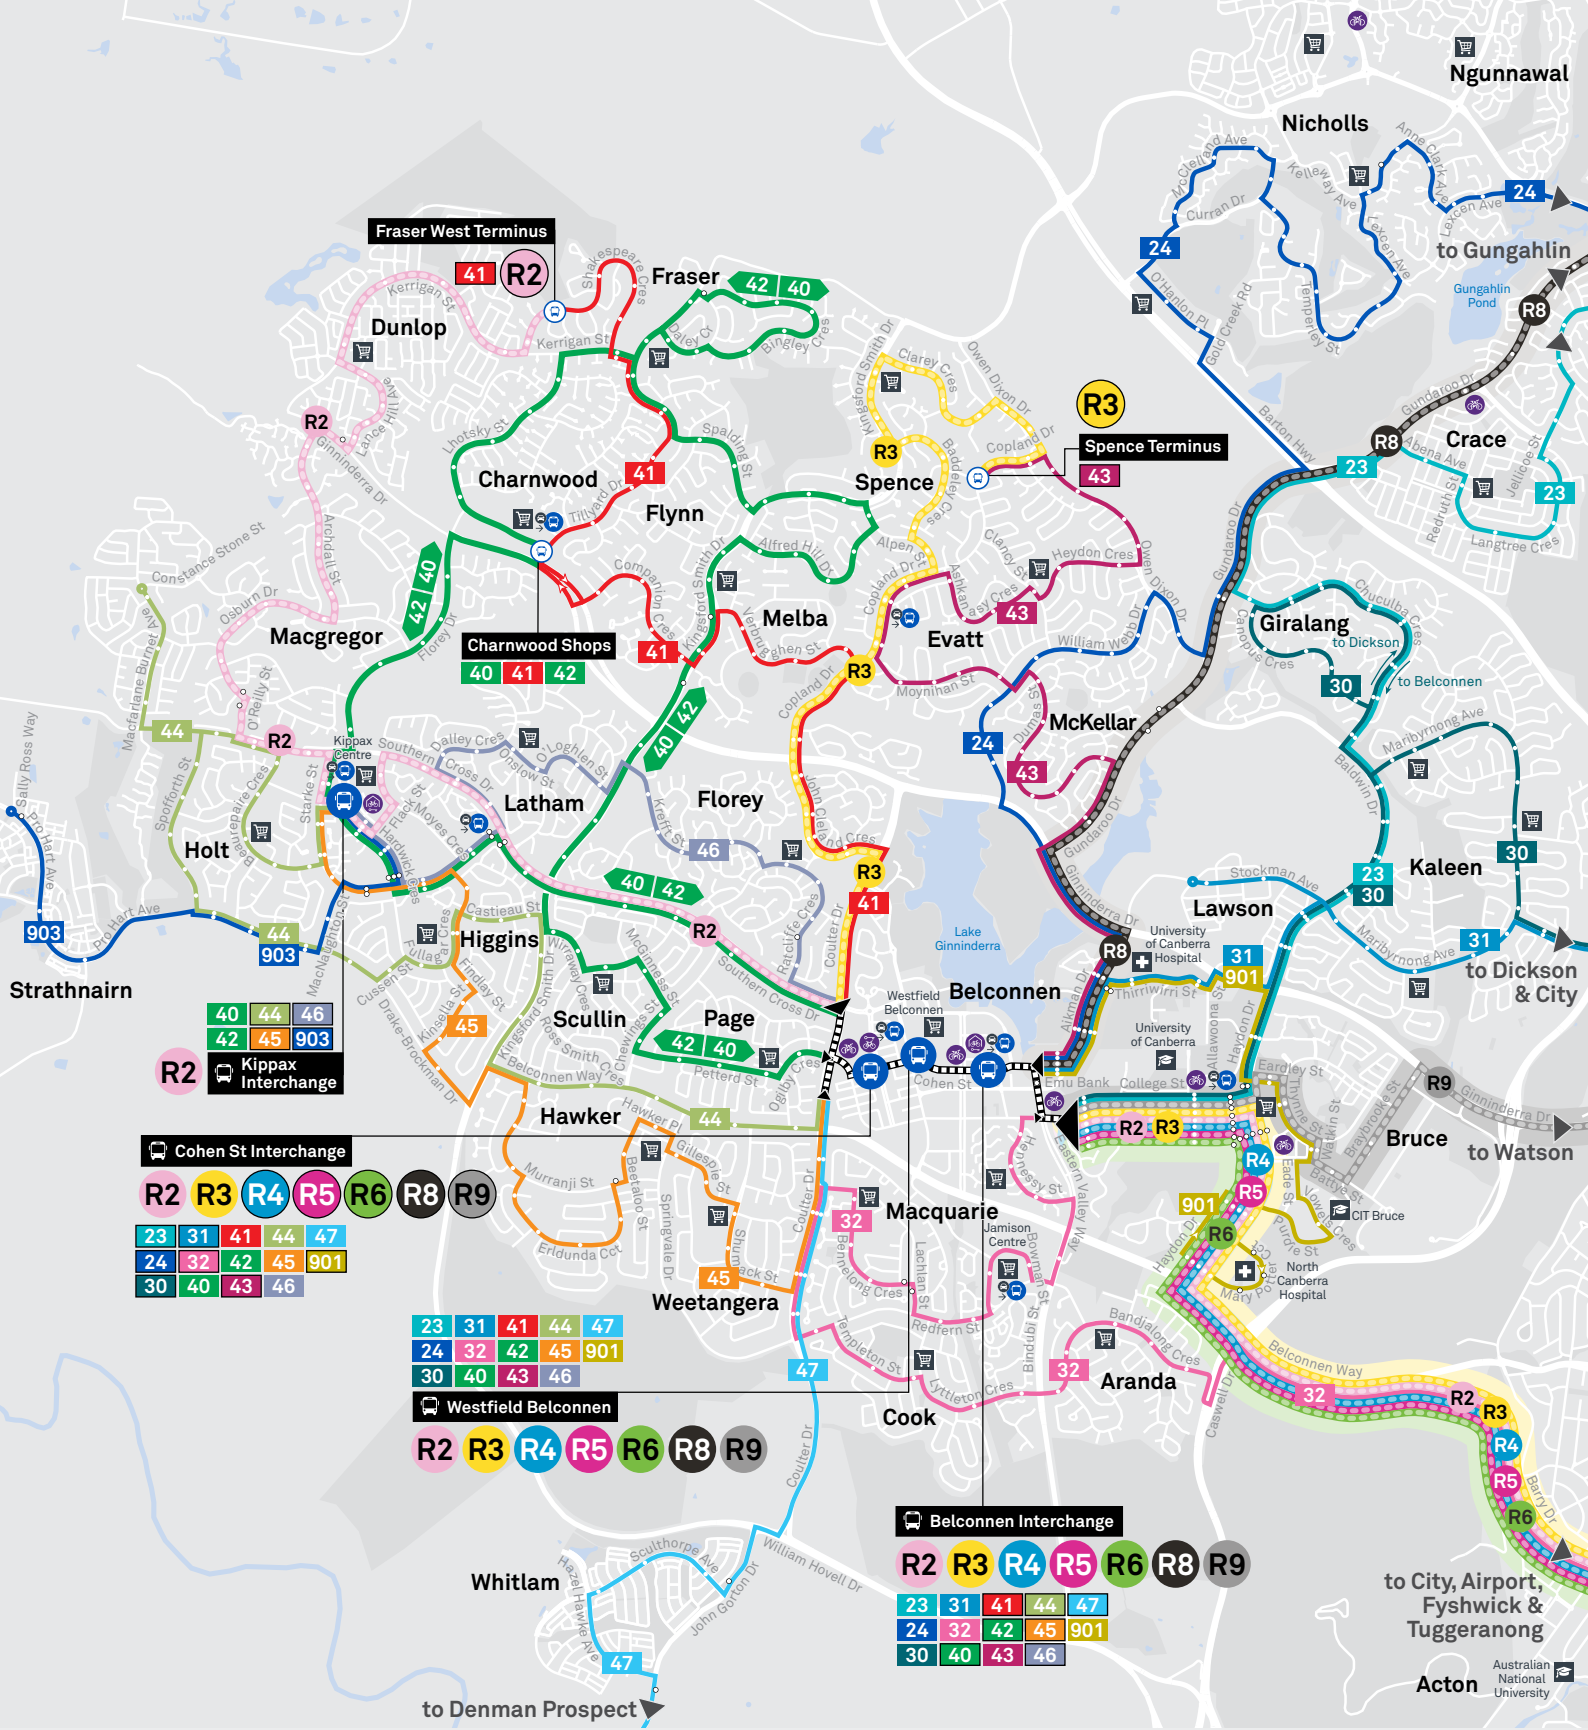

# Belconnen Region Map

Effective 20 July 2026

- Light Rail
- Light Rail Stop
- RAPID Bus Route
- Local Bus Route

- Bus Route Diversions
- Peak Bus Route
- Bus Station
- Bus Terminus

- Mode Interchange
- Route Number
- Route Terminus
- Common Route

- Educational Institution
- Shopping Centre
- Hospital
- Bicycle Rails

- Bicycle Lockers
- Bicycle Cage
- Park and Ride
- Bus stop / this side only