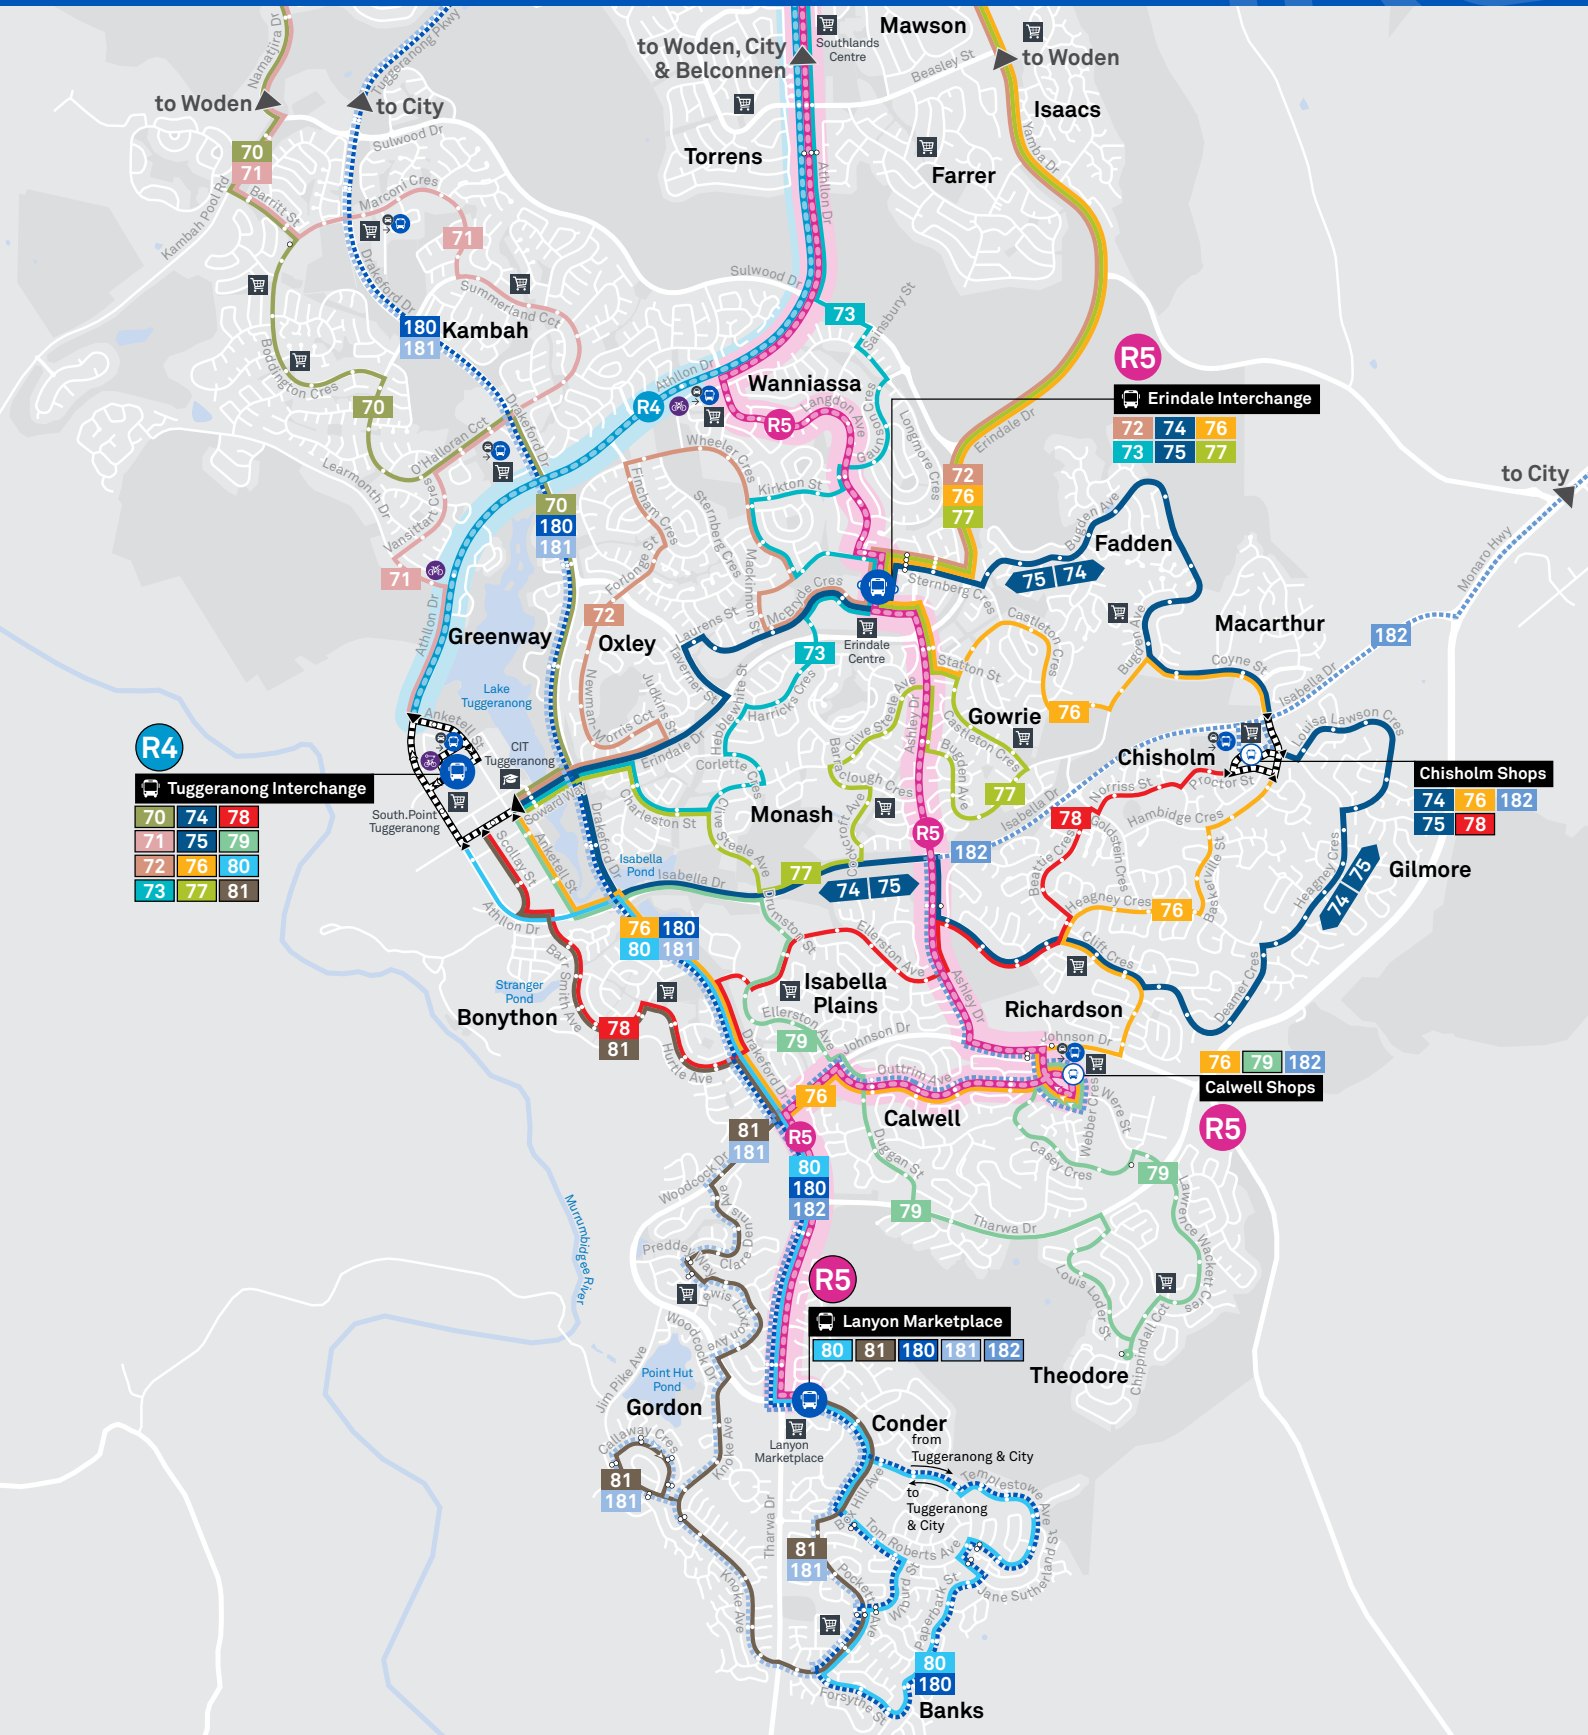

Tuggeranong Region Map

Effective 2 February 2026

R4
Tuggeranong Interchange

70	74	78
71	75	79
72	76	80
73	77	81

R5
Erindale Interchange

72	74	76
73	75	77

Chisholm Shops

74	76	182
75	78	

Calwell Shops

76	79	182
----	----	-----

- Light Rail
- Light Rail Stop
- RAPID Bus Route
- Local Bus Route
- Bus Route Diversions
- Peak Bus Route
- Bus Station
- Bus Terminus
- Mode Interchange
- Route Number
- Route Terminus
- Common Route
- Educational Institution
- Shopping Centre
- Hospital
- Bicycle Rails
- Bicycle Lockers
- Bicycle Cage
- Park and Ride
- Bus stop / this side only