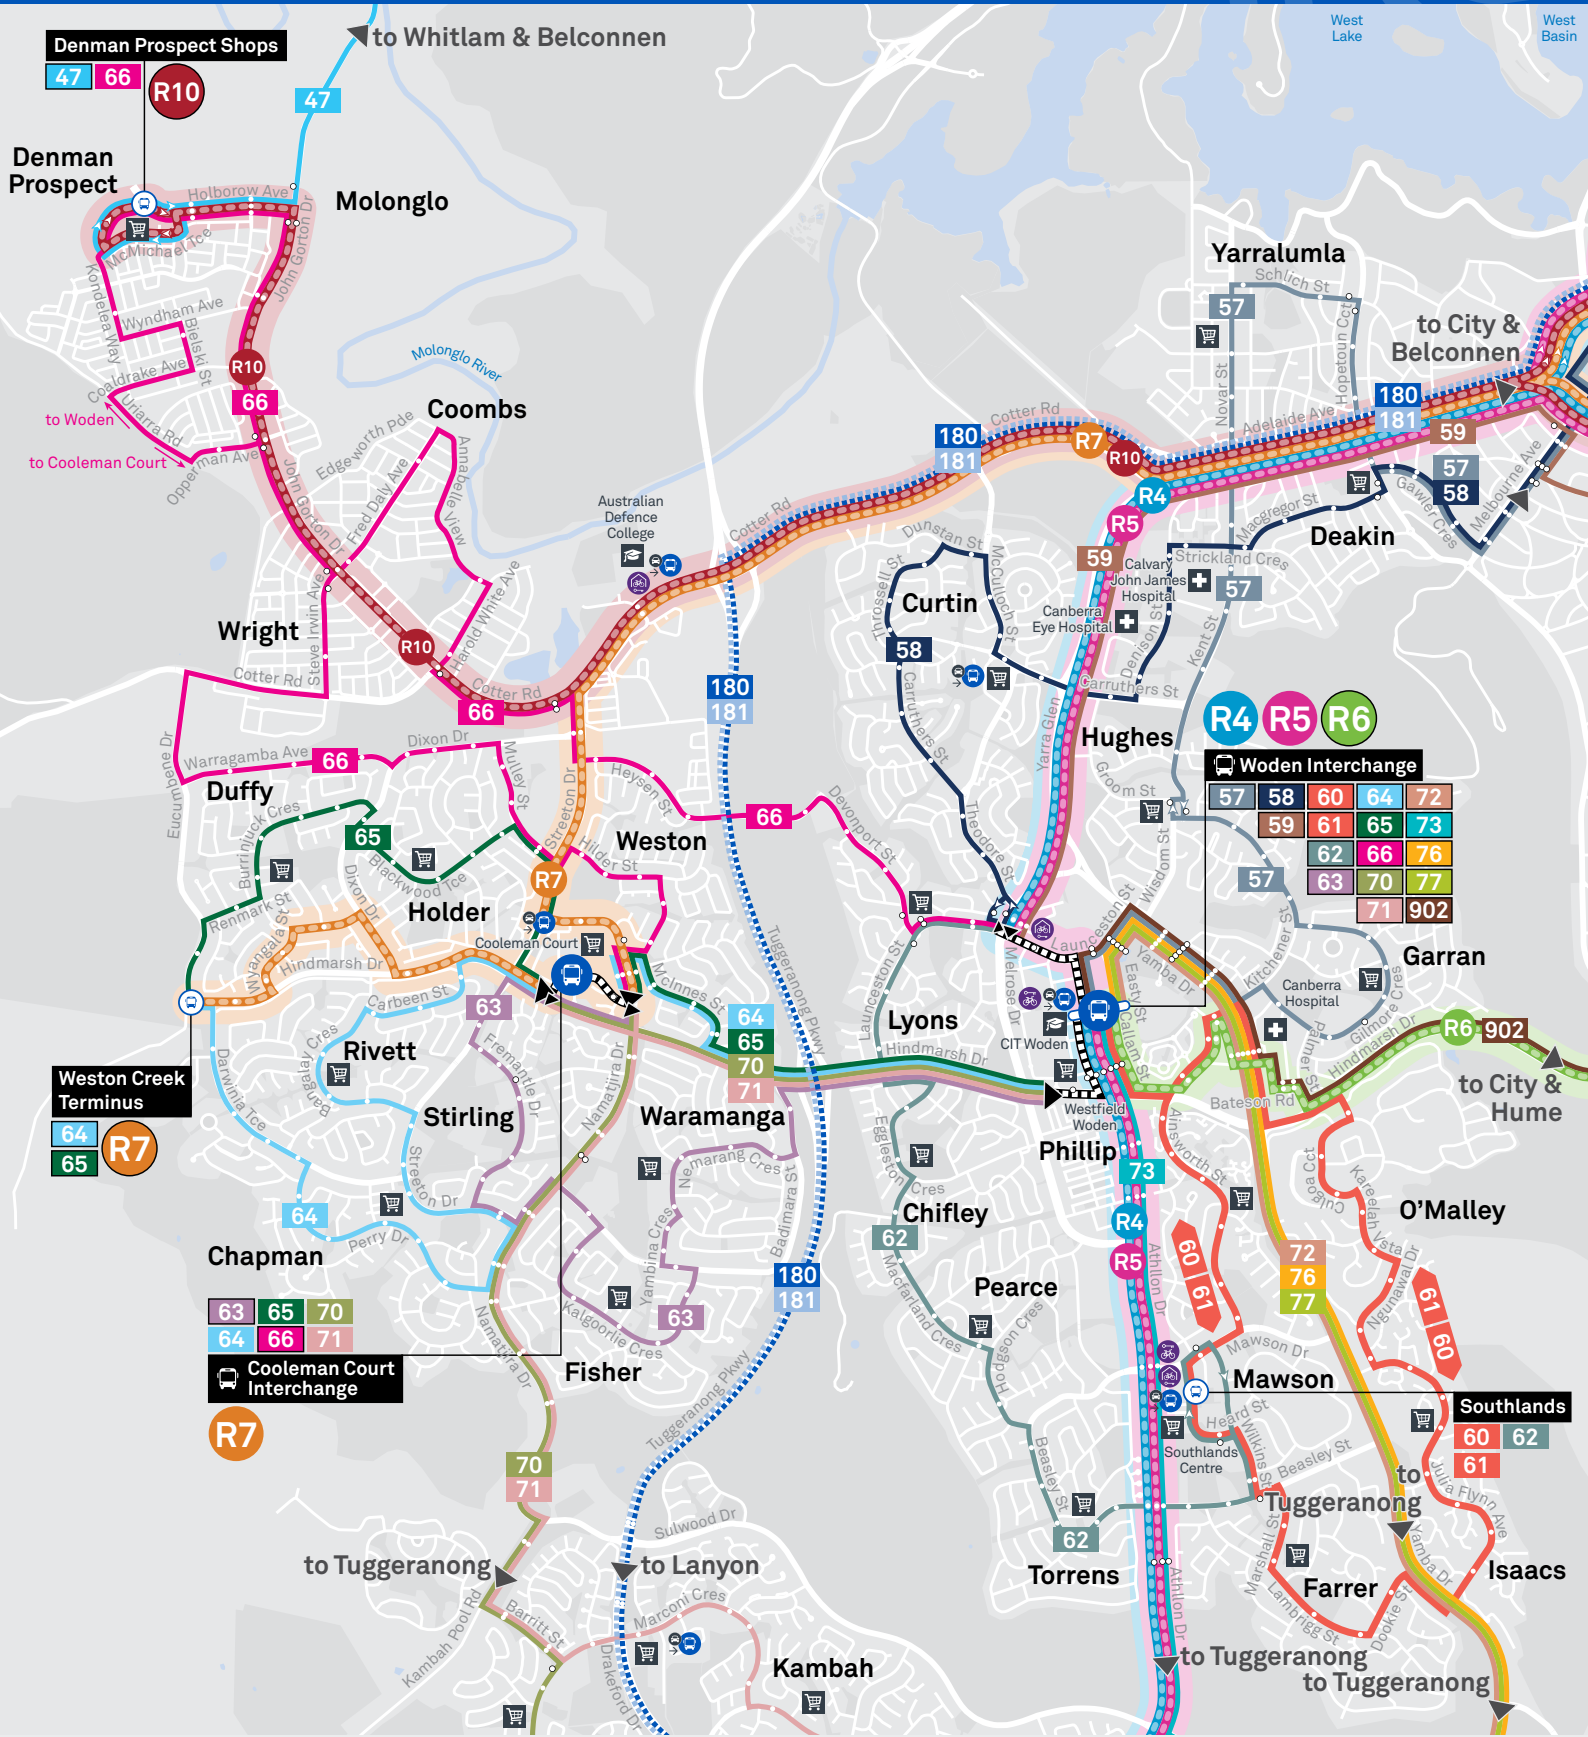

# Woden, Weston Creek & Molonglo Region Map

Effective 2 February 2026

- Light Rail
- Light Rail Stop
- RAPID Bus Route
- Local Bus Route
- Bus Route Diversions
- Peak Bus Route
- Bus Station
- Bus Terminus
- Mode Interchange
- Route Number
- Route Terminus
- Common Route
- Educational Institution
- Shopping Centre
- Hospital
- Bicycle Rails
- Bicycle Lockers
- Bicycle Cage
- Park and Ride
- Bus stop / this side only