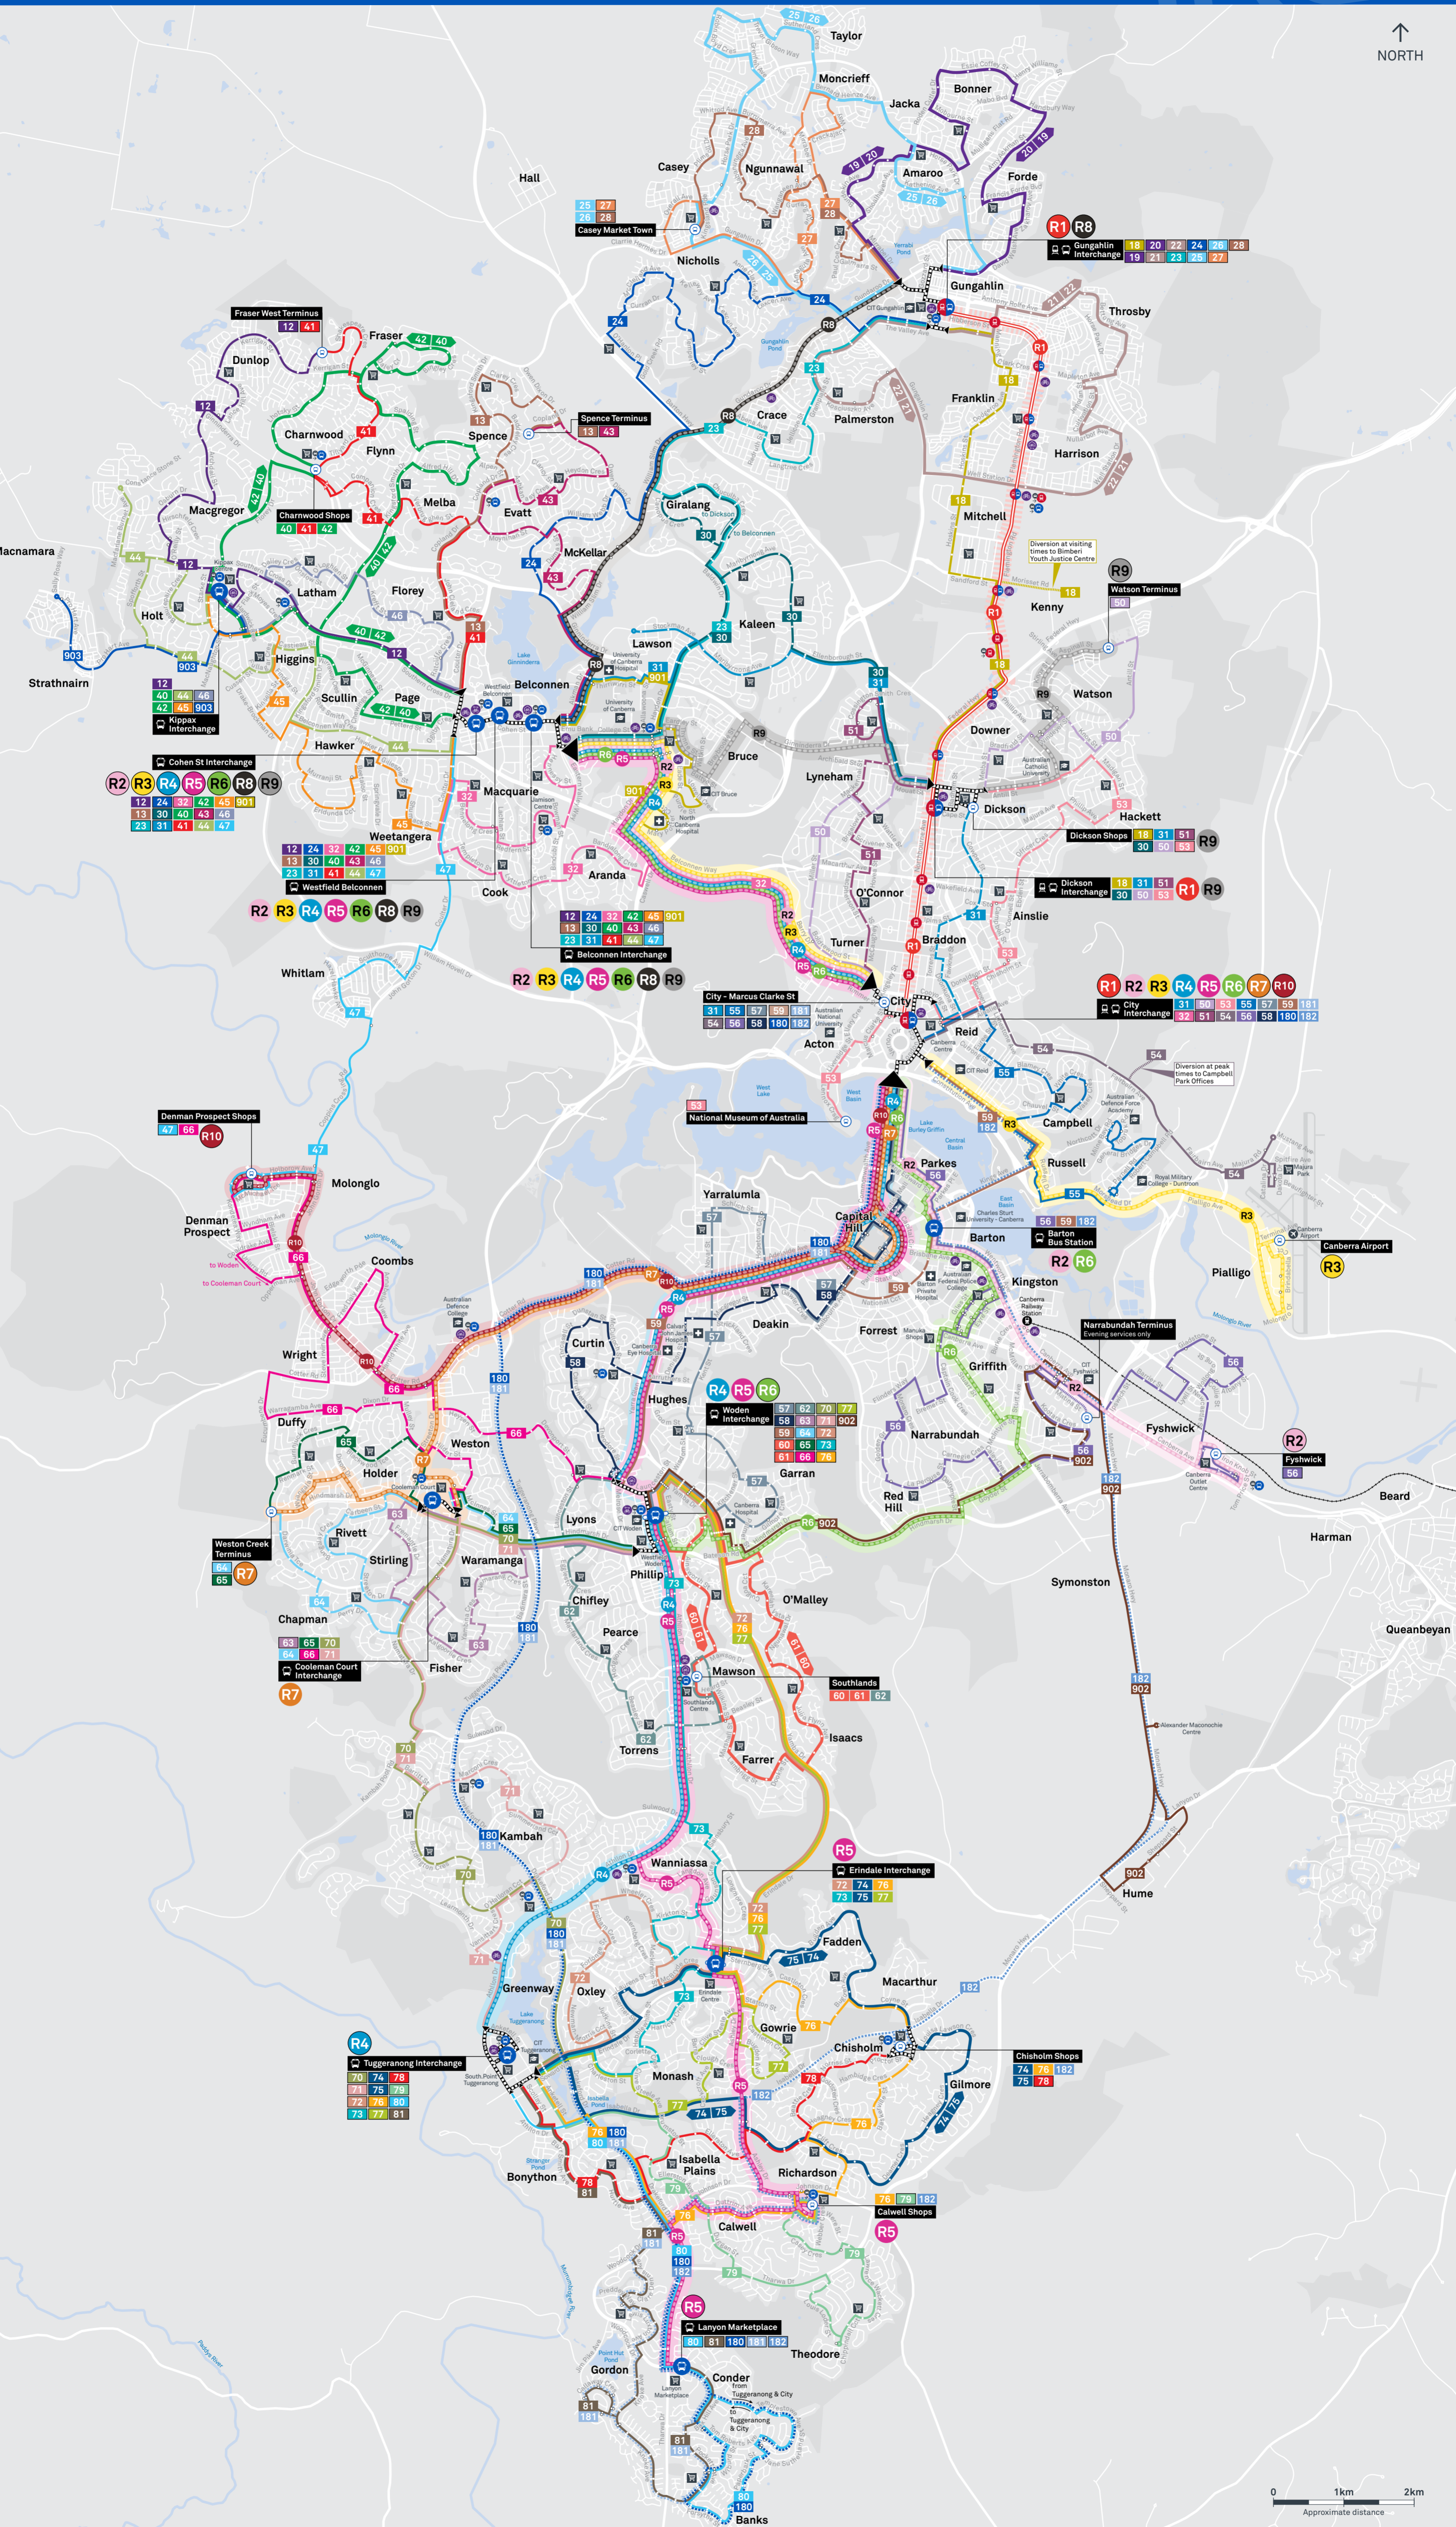

Transport Canberra Network Map

Effective 2 February 2026

0 1km 2km
Approximate distance

- Light rail
- RAPID bus route
- Bus route diversions
- Bus station
- Mode interchange
- Route terminus
- Educational institution
- Hospital
- Bicycle lockers
- Park and Ride
- Light rail stop
- Local bus route
- Peak bus route
- Bus terminus
- R2 Route number
- Common route
- Shopping centre
- Bicycle rails
- Bicycle cage
- Bus stop / this side only