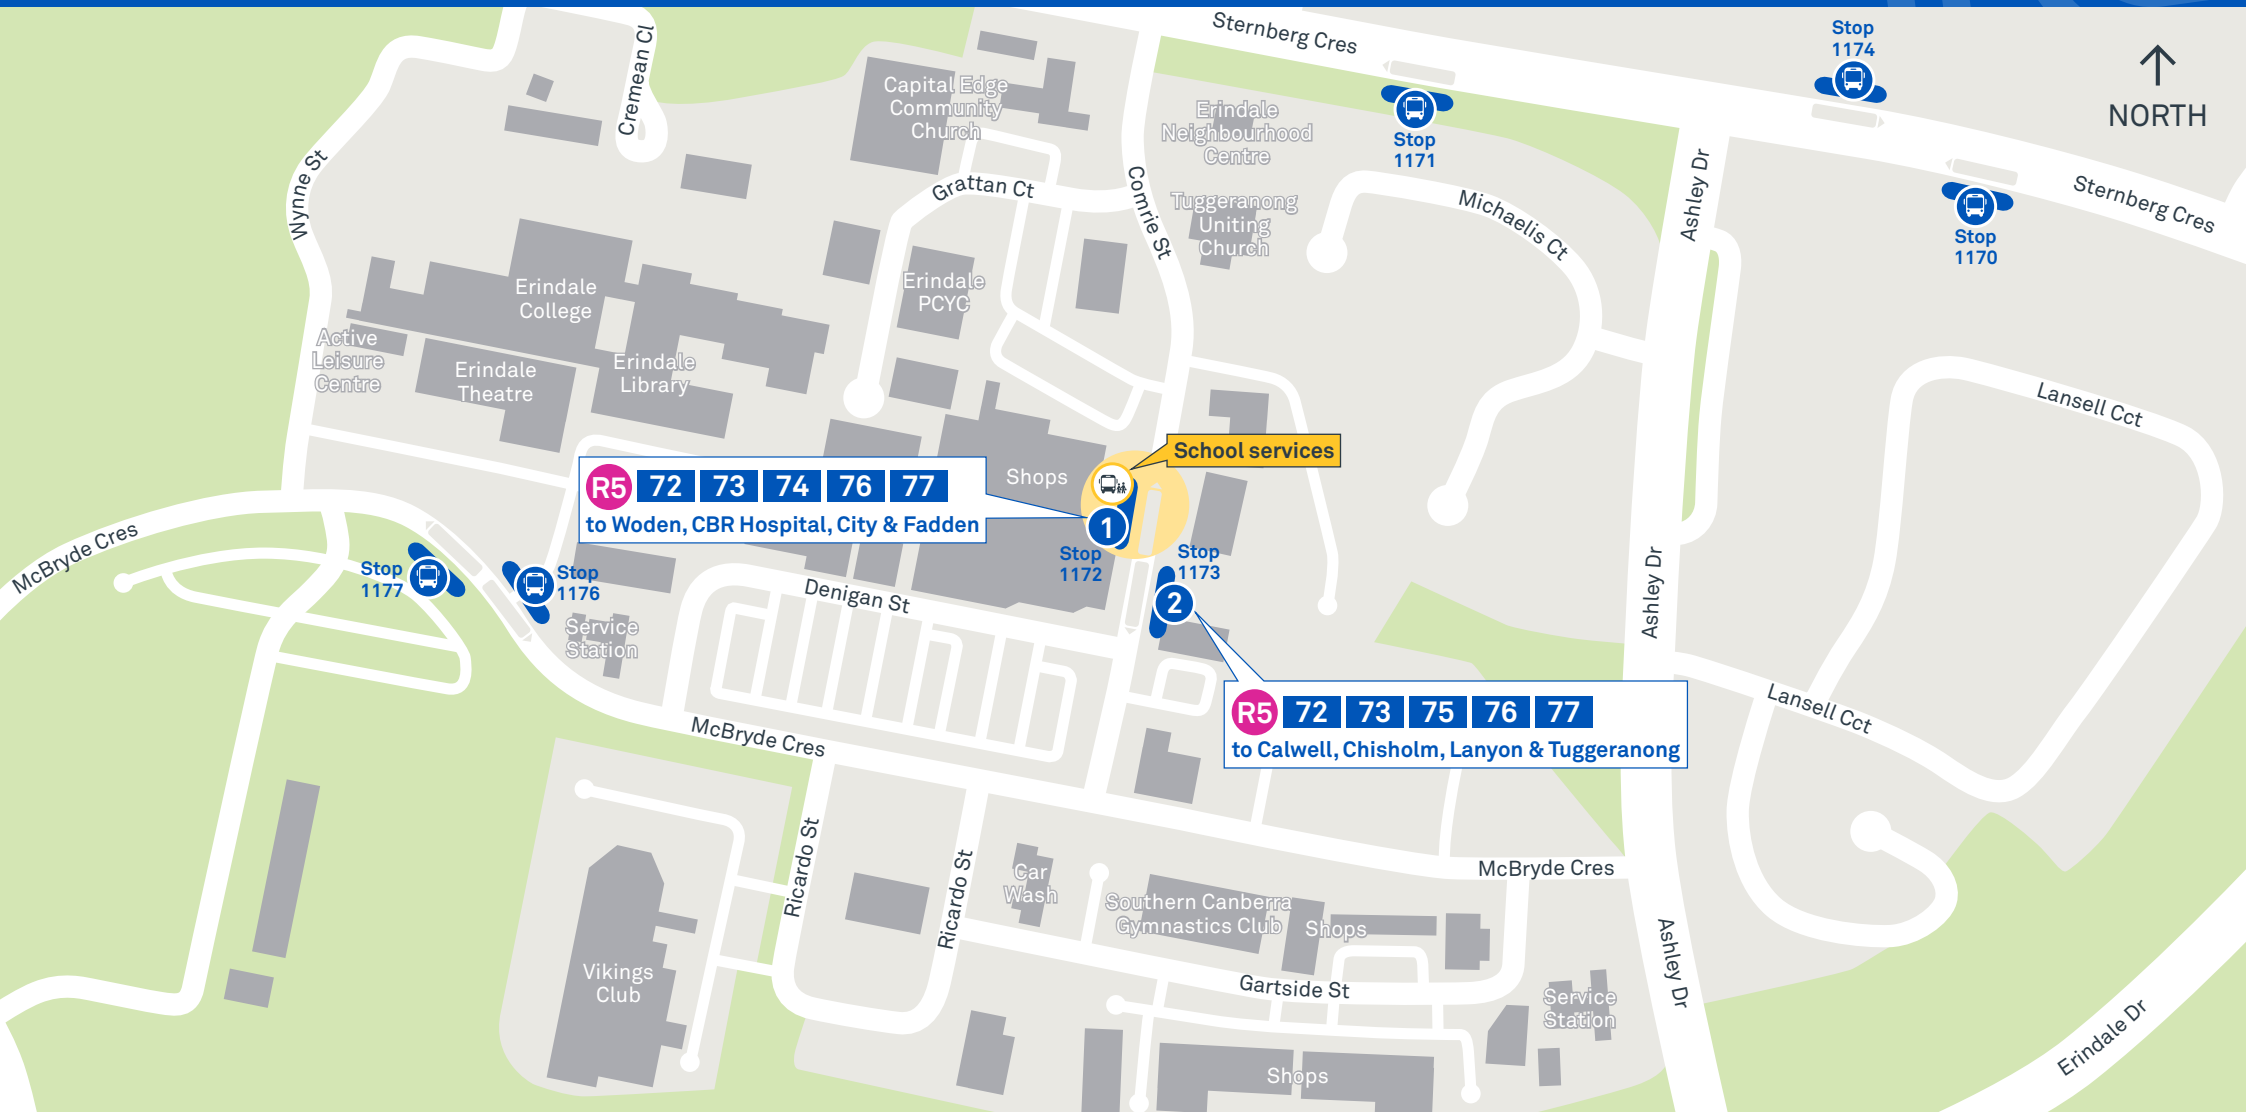

Erindale Interchange - departure platforms

Effective 2 February 2026

R5 72 73 74 76 77
to Woden, CBR Hospital, City & Fadden

School services

R5 72 73 75 76 77
to Calwell, Chisholm, Lanyon & Tuggeranong

- Bus platform number
- Route number
- School service platform
- Bus stop
- RAPID** route number