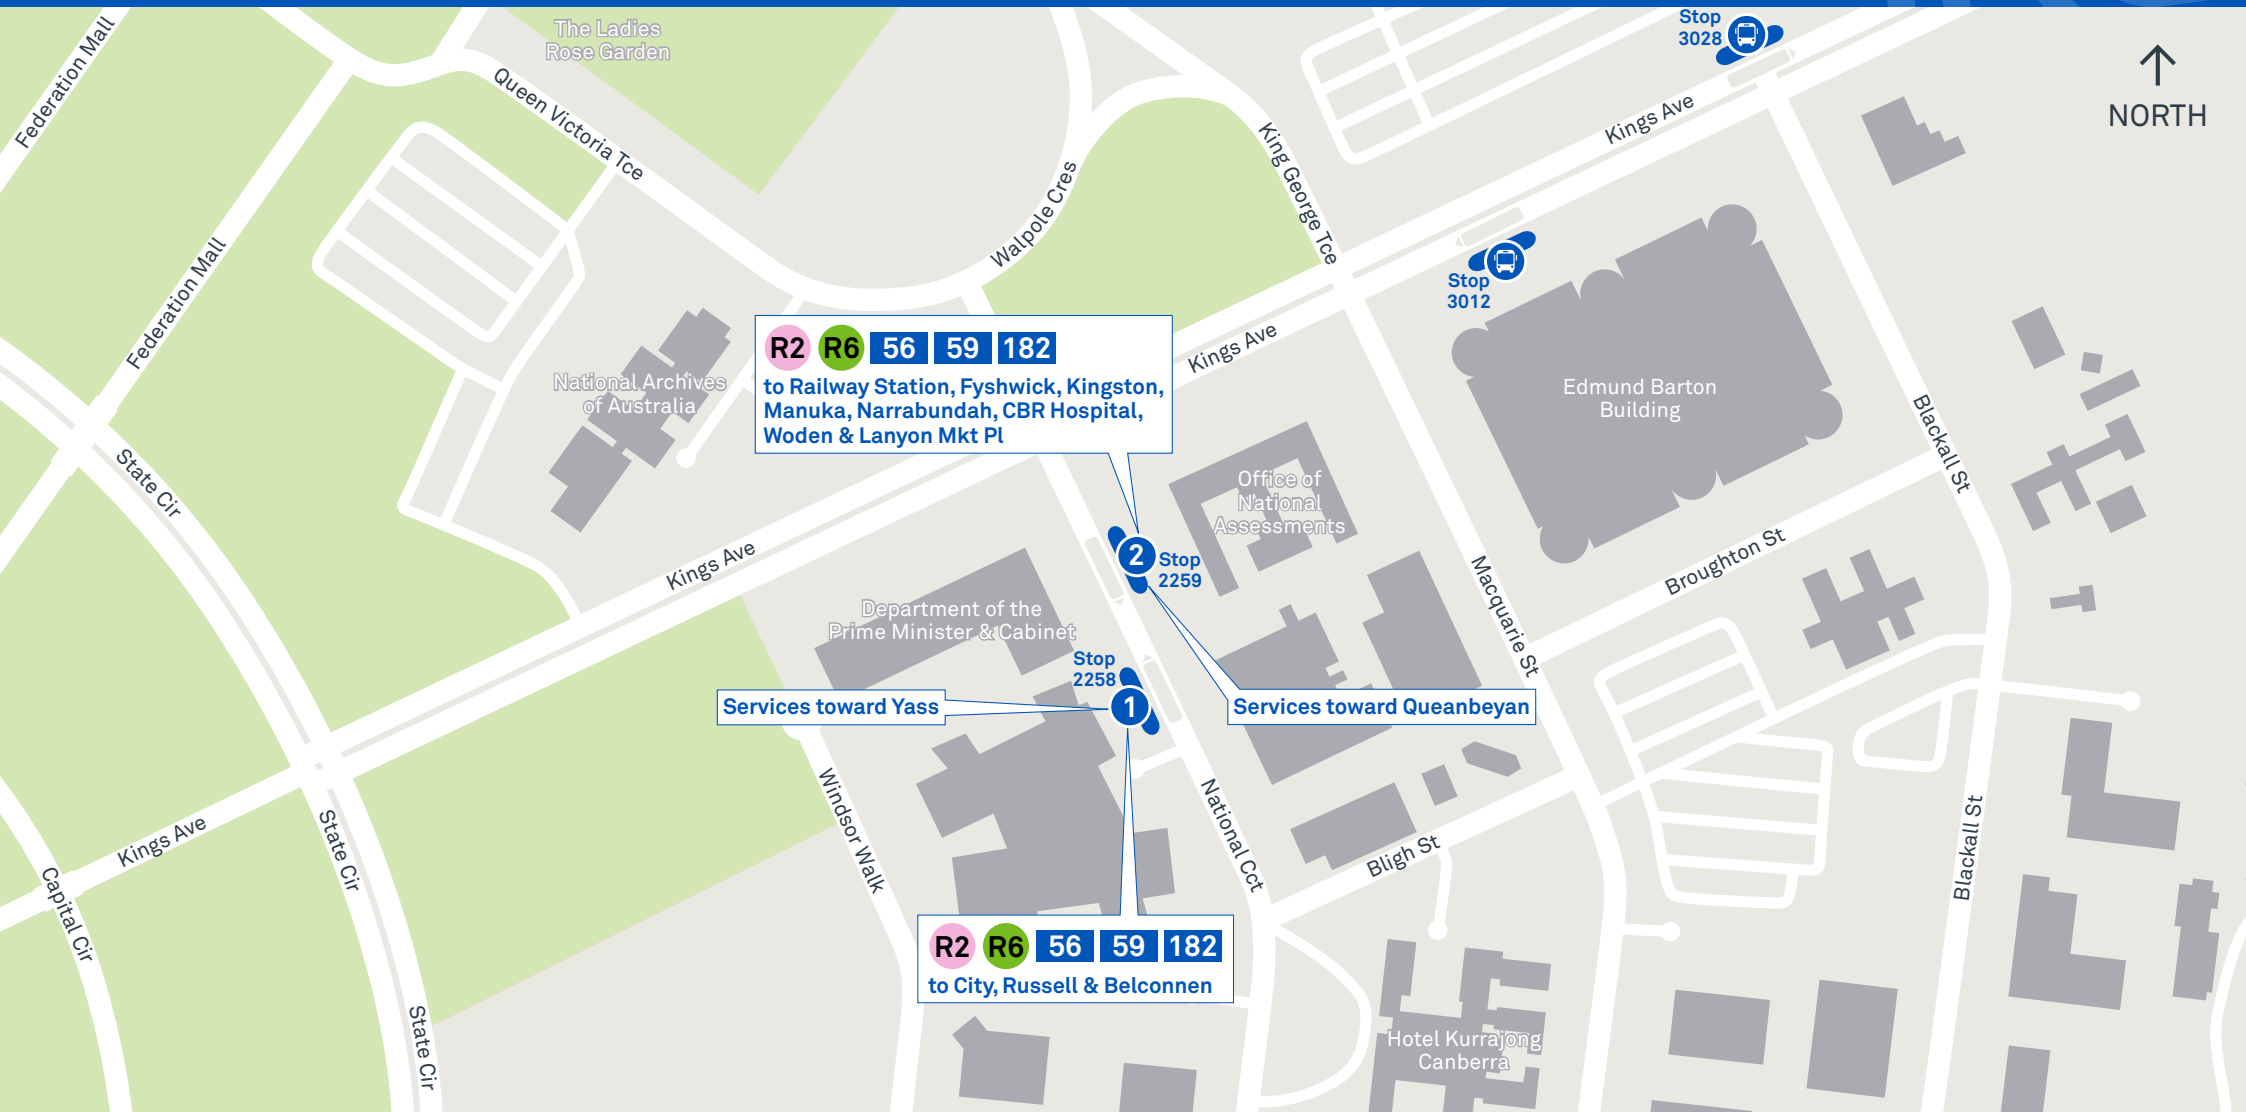

Barton Interchange - departure platforms

Effective 2 February 2026

- Bus platform number
- Route number
- Bus stop
- RAPID* route number