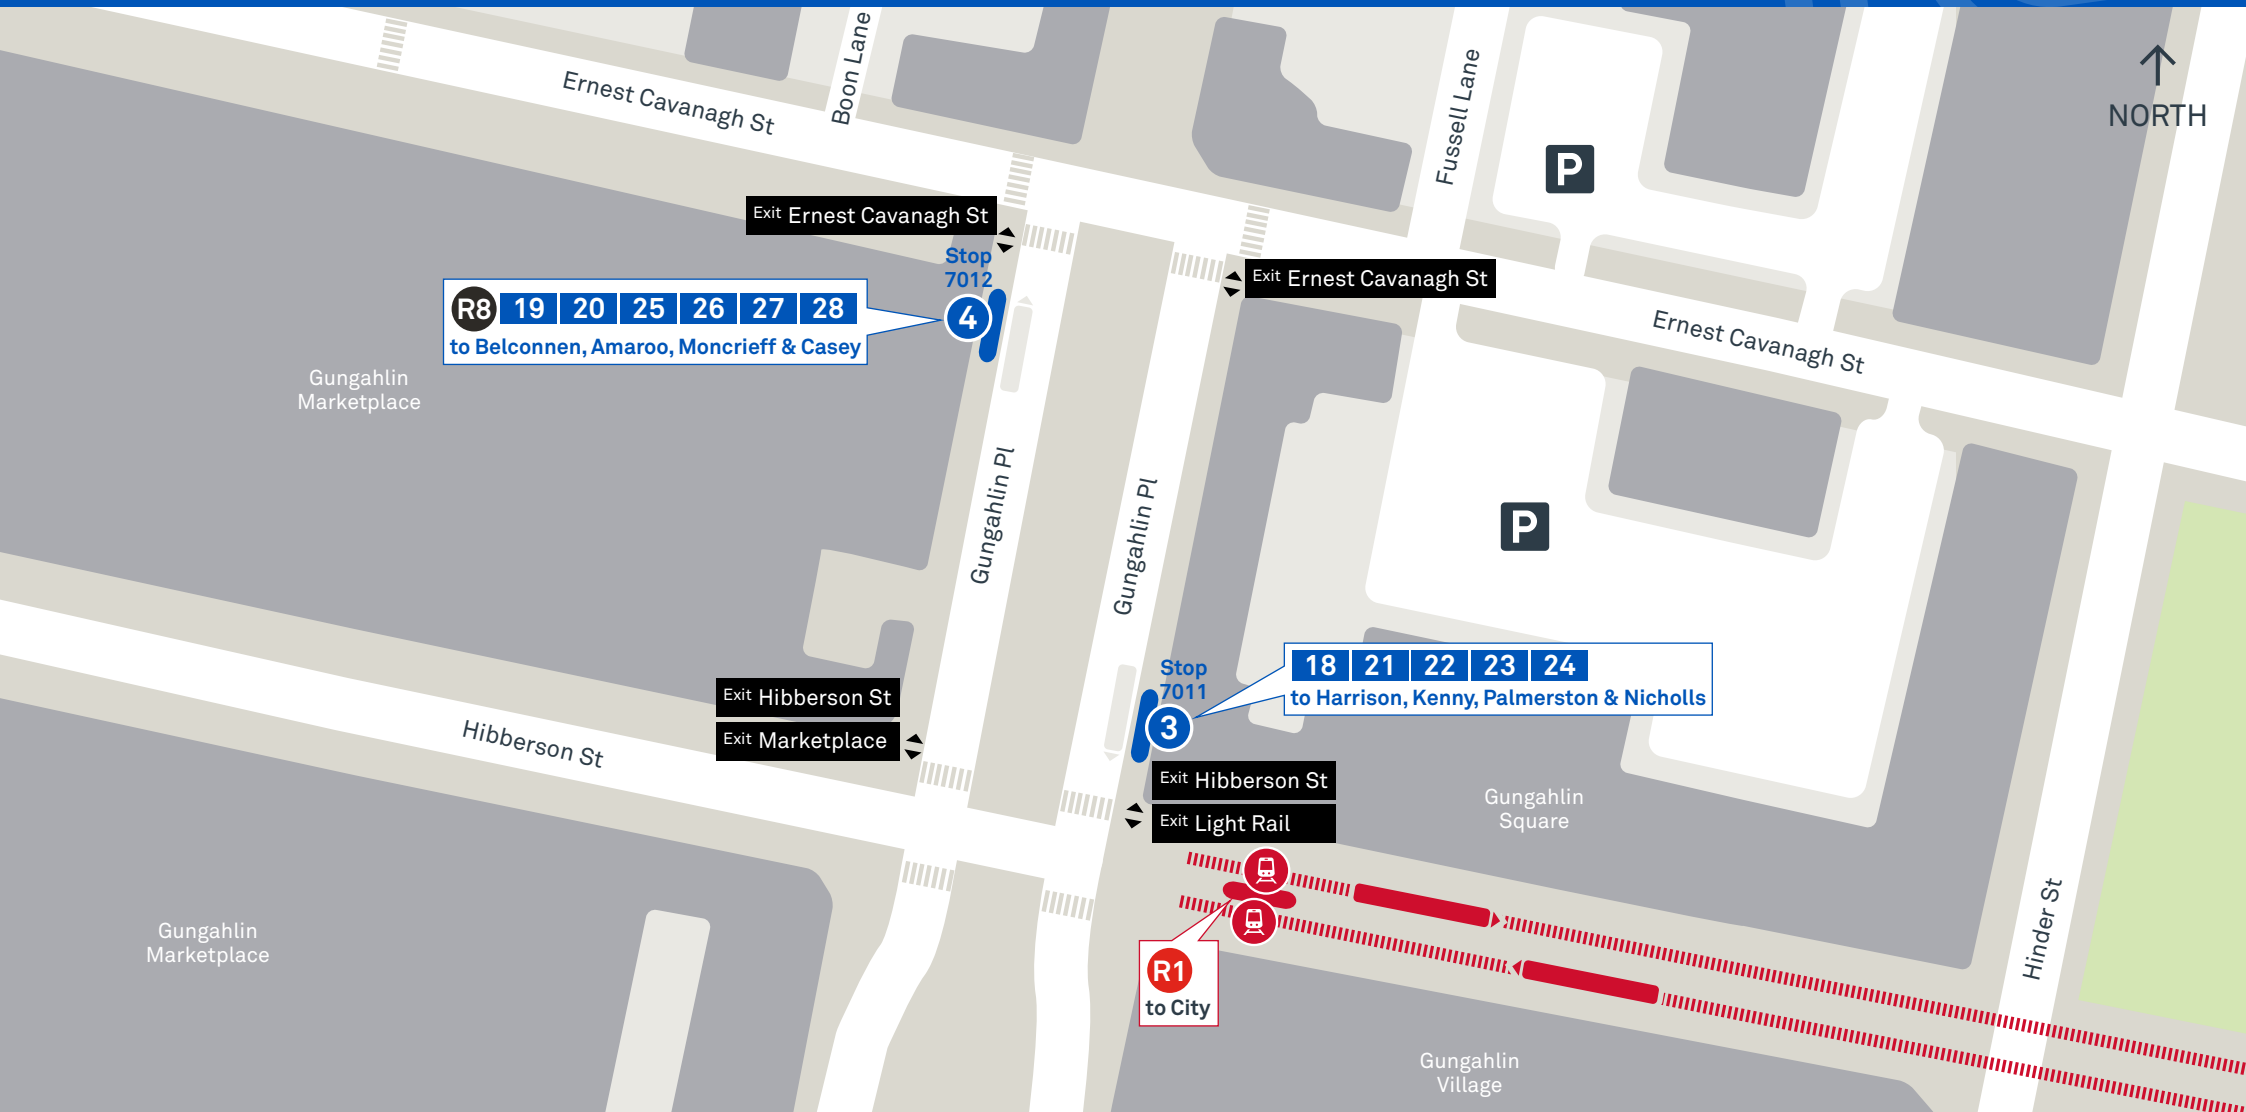

Gungahlin Interchange - departure platforms

Effective 2 February 2026

- 3** Bus platform number
- 18** Route number
- P** Parking
- Light Rail platform
- R1** RAPID route number

School services depart both bus platforms - please refer to route guides