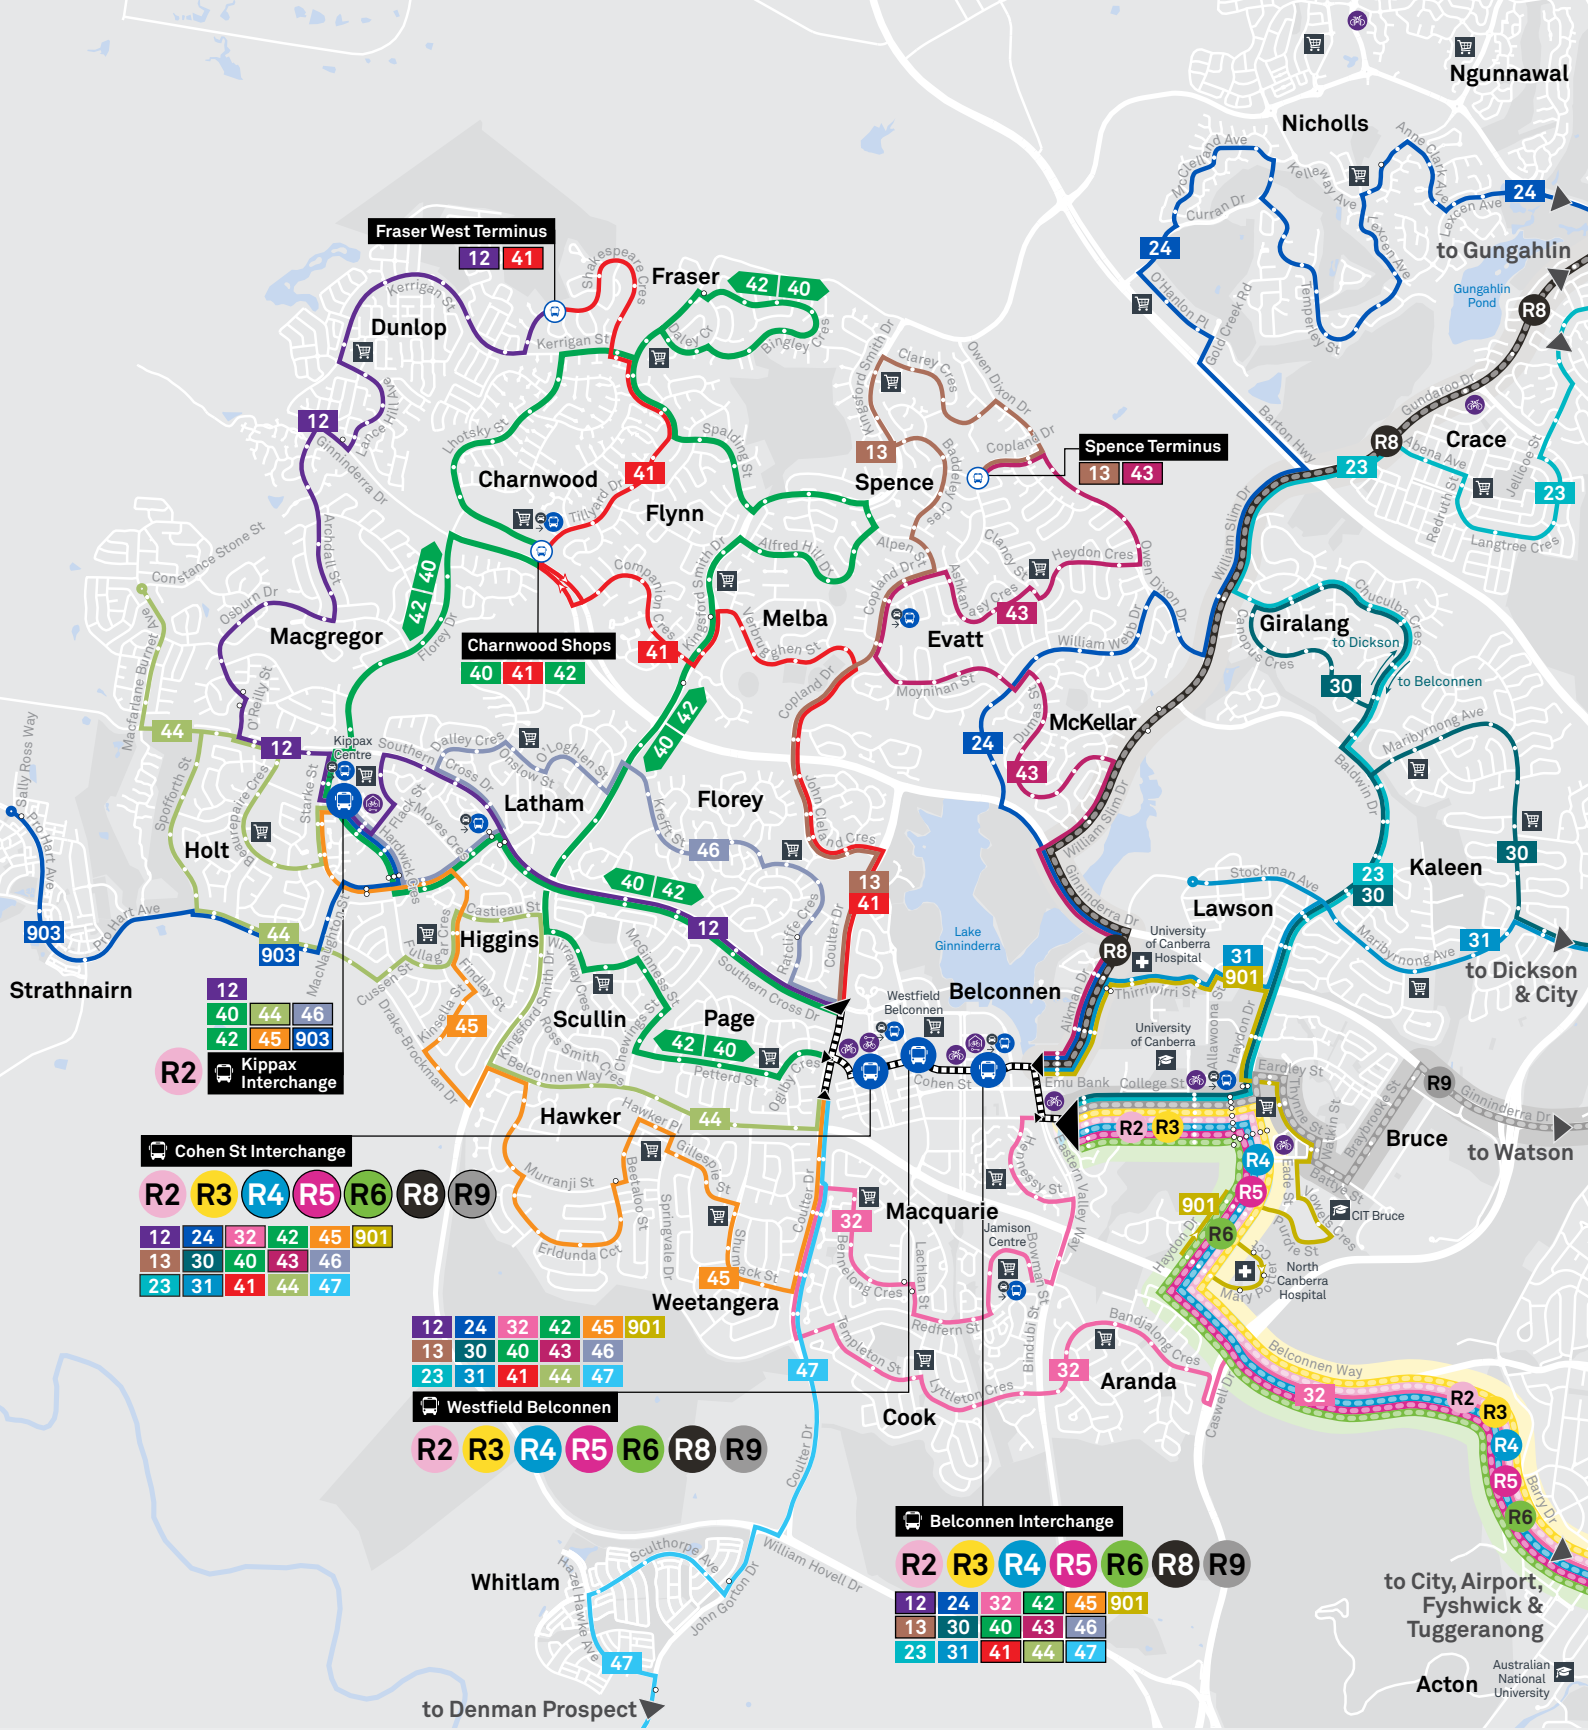

Belconnen Region Map

Effective 2 February 2026

- Light Rail
- Light Rail Stop
- RAPID Bus Route
- Local Bus Route

- Bus Route Diversions
- Peak Bus Route
- Bus Station
- Bus Terminus

- Mode Interchange
- Route Number
- Route Terminus
- Common Route

- Educational Institution
- Shopping Centre
- Hospital
- Bicycle Rails

- Bicycle Lockers
- Bicycle Cage
- Park and Ride
- Bus stop / this side only