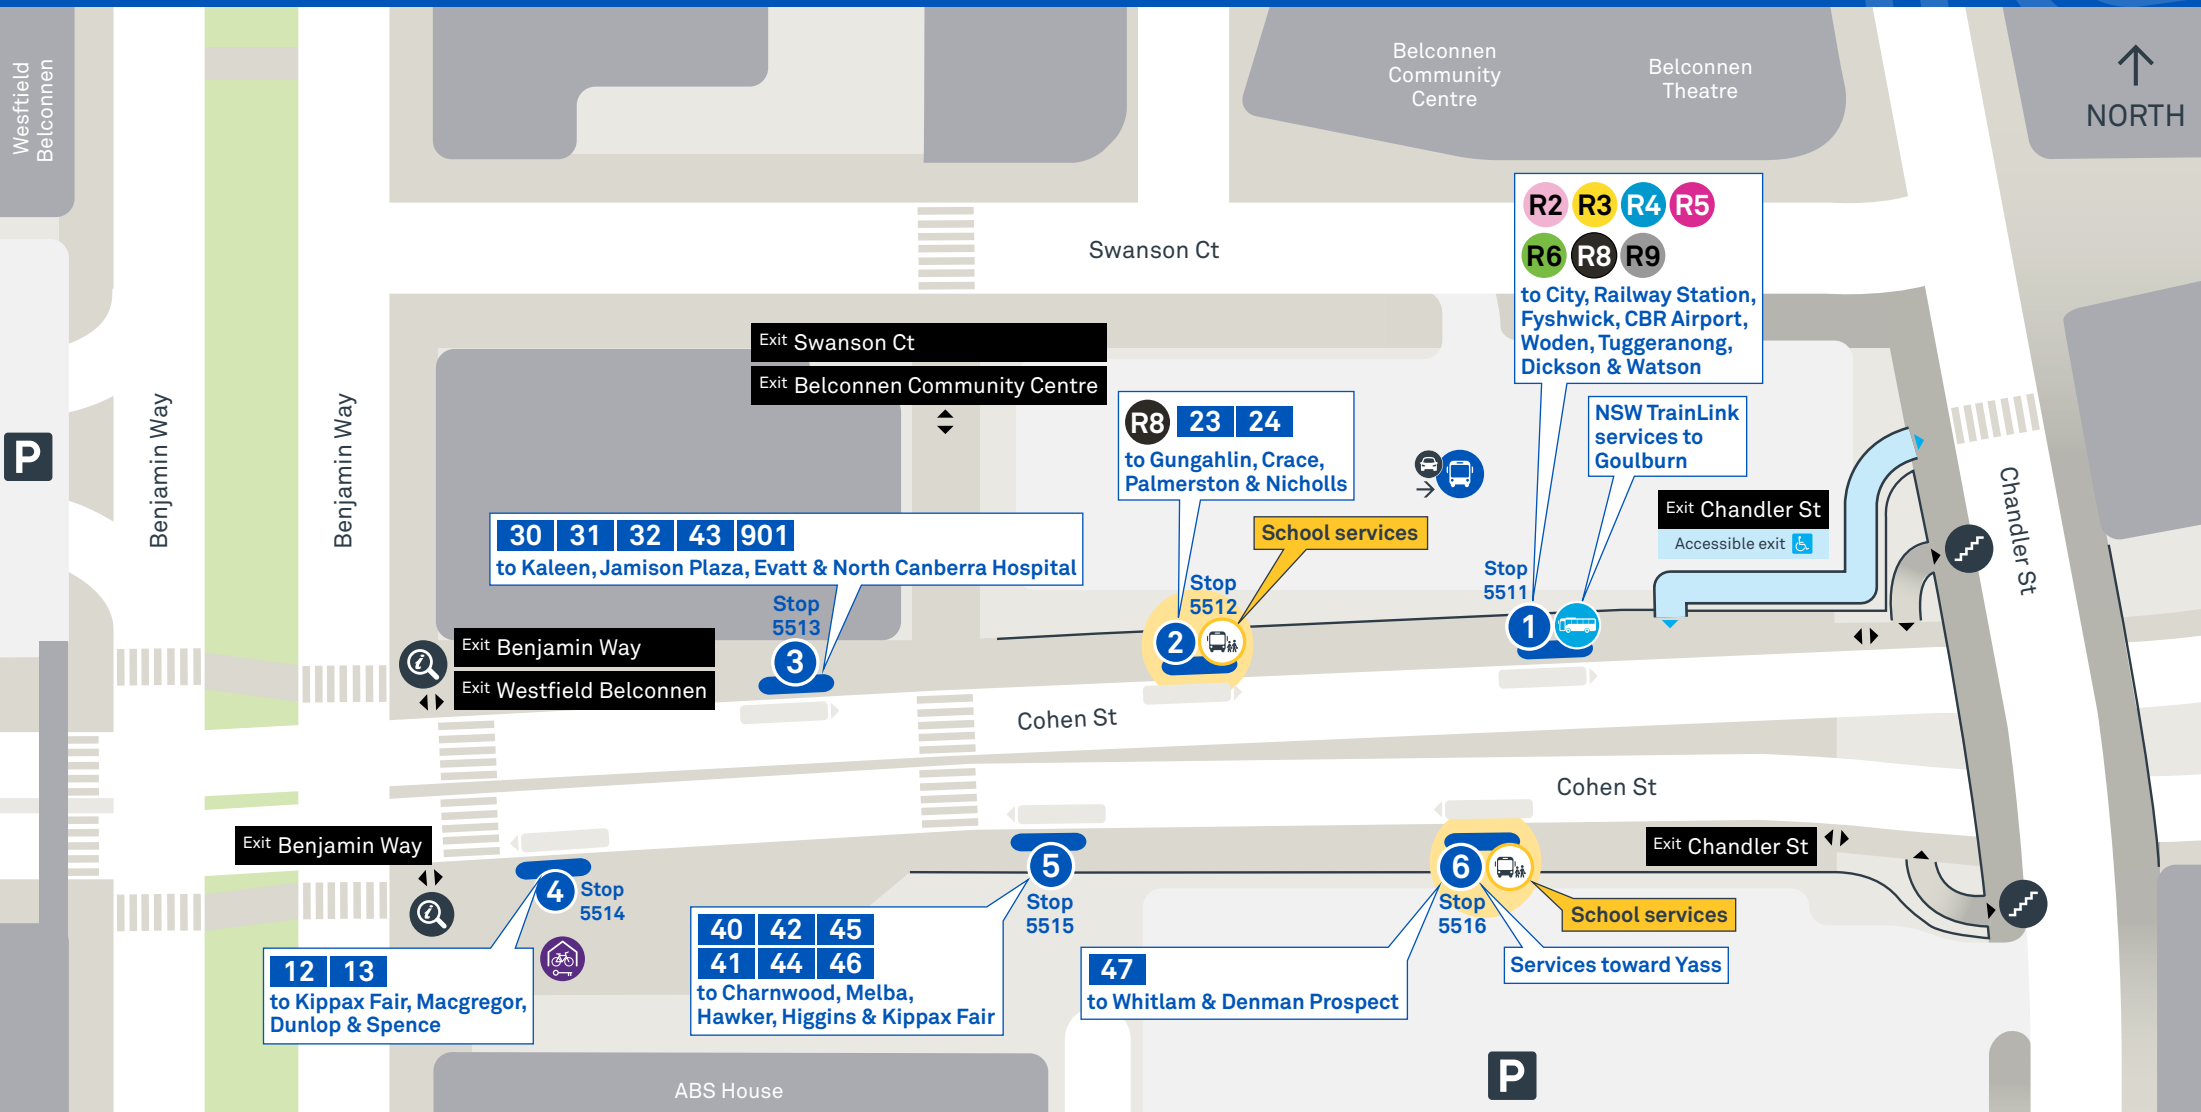

Belconnen Interchange - departure platforms

Effective 2 February 2026

- 1** Bus platform number
- 30** Route number
- R2** RAPID route number
- P** Parking
- i** Information display
- School service platform** (School bus icon)
- Bicycle cage** (Bicycle icon)
- Park and Ride** (Car and bus icon)
- Stairs** (Staircase icon)
- Coach stop** (Coach icon)

Please refer to route guides for specific platforms for school services