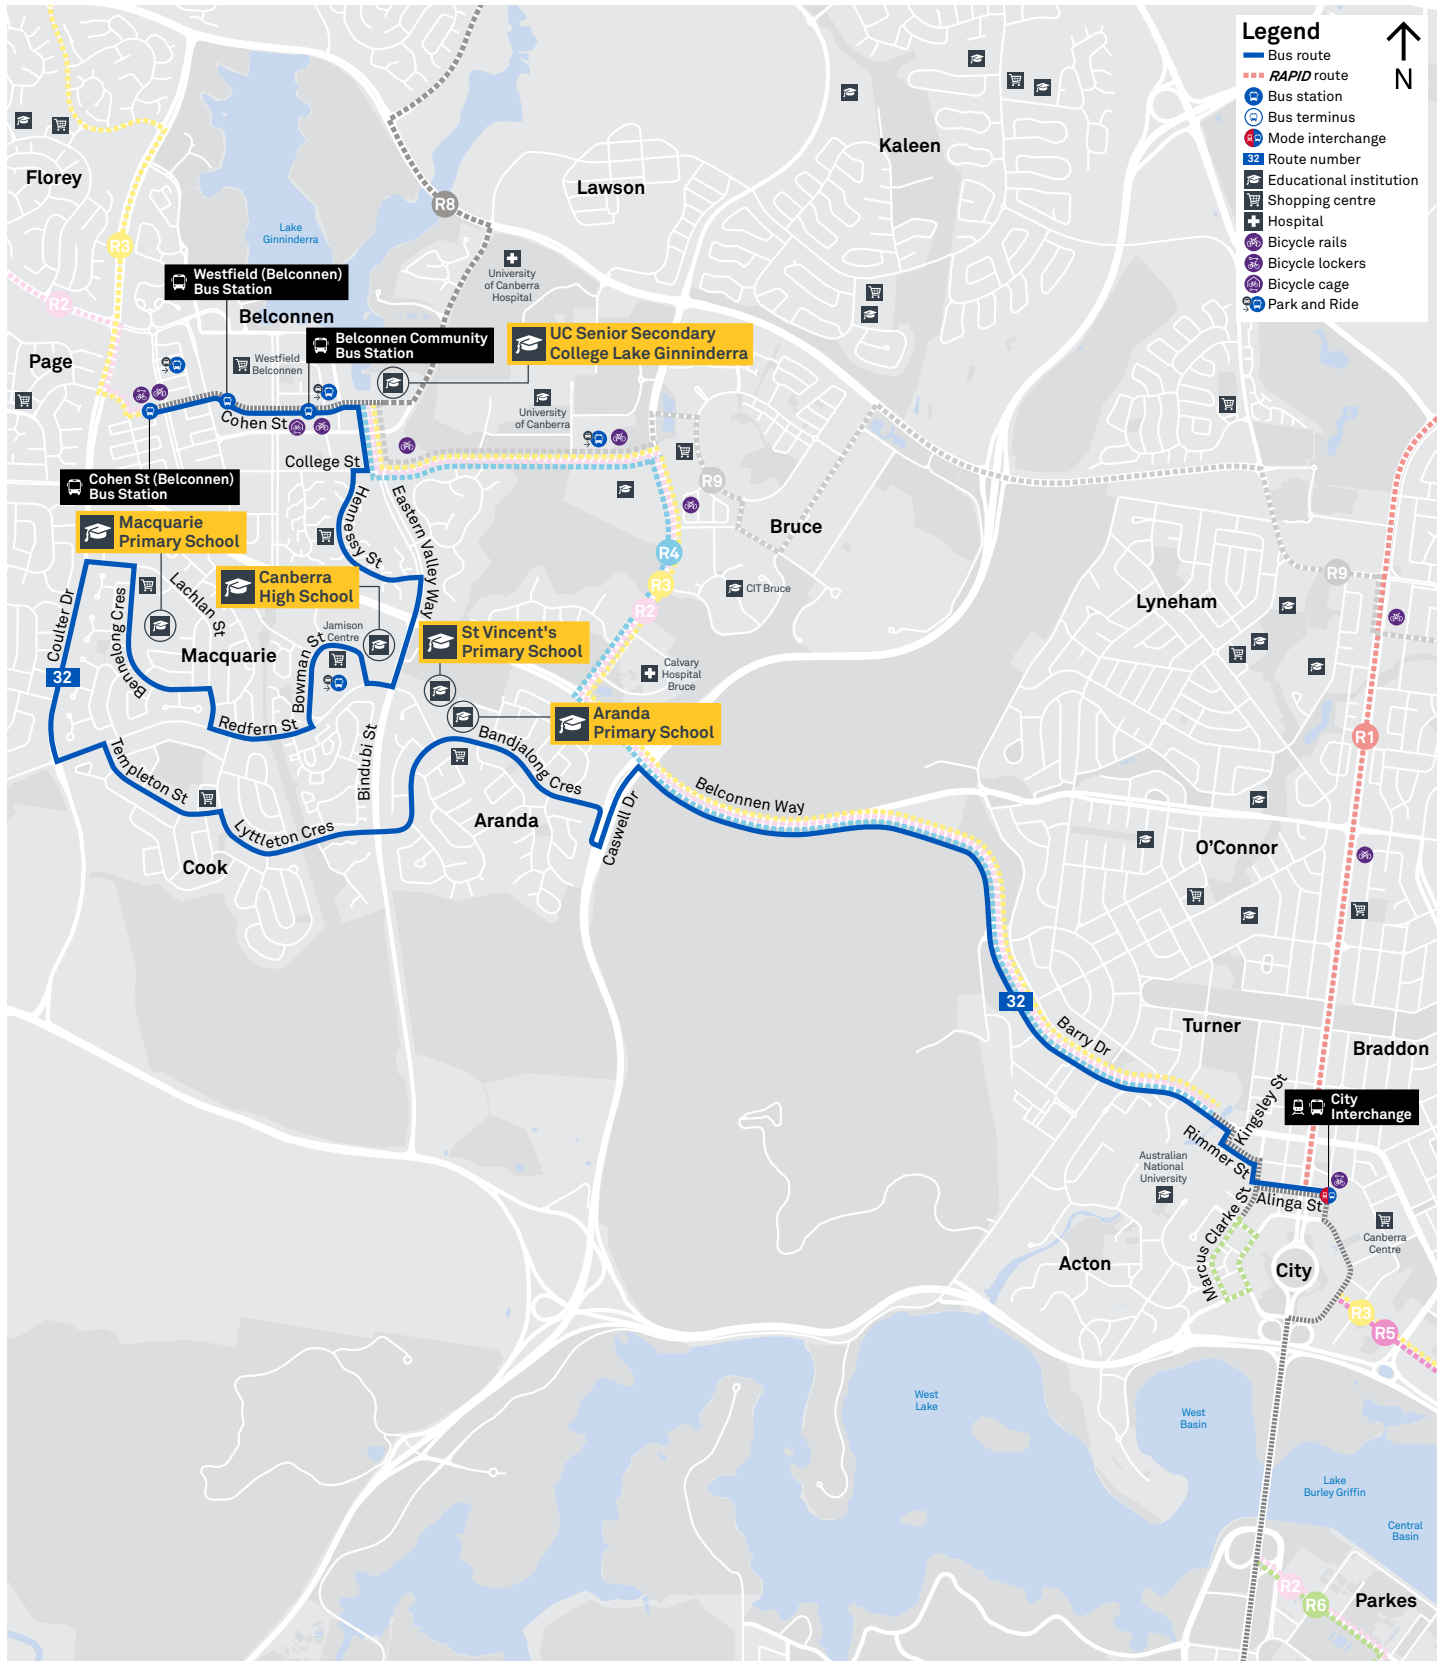

ROUTE 32

- Legend**
- Bus route
 - RAPID route
 - Bus station
 - Bus terminus
 - Mode interchange
 - Route number
 - Educational institution
 - Shopping centre
 - Hospital
 - Bicycle rails
 - Bicycle lockers
 - Bicycle cage
 - Park and Ride